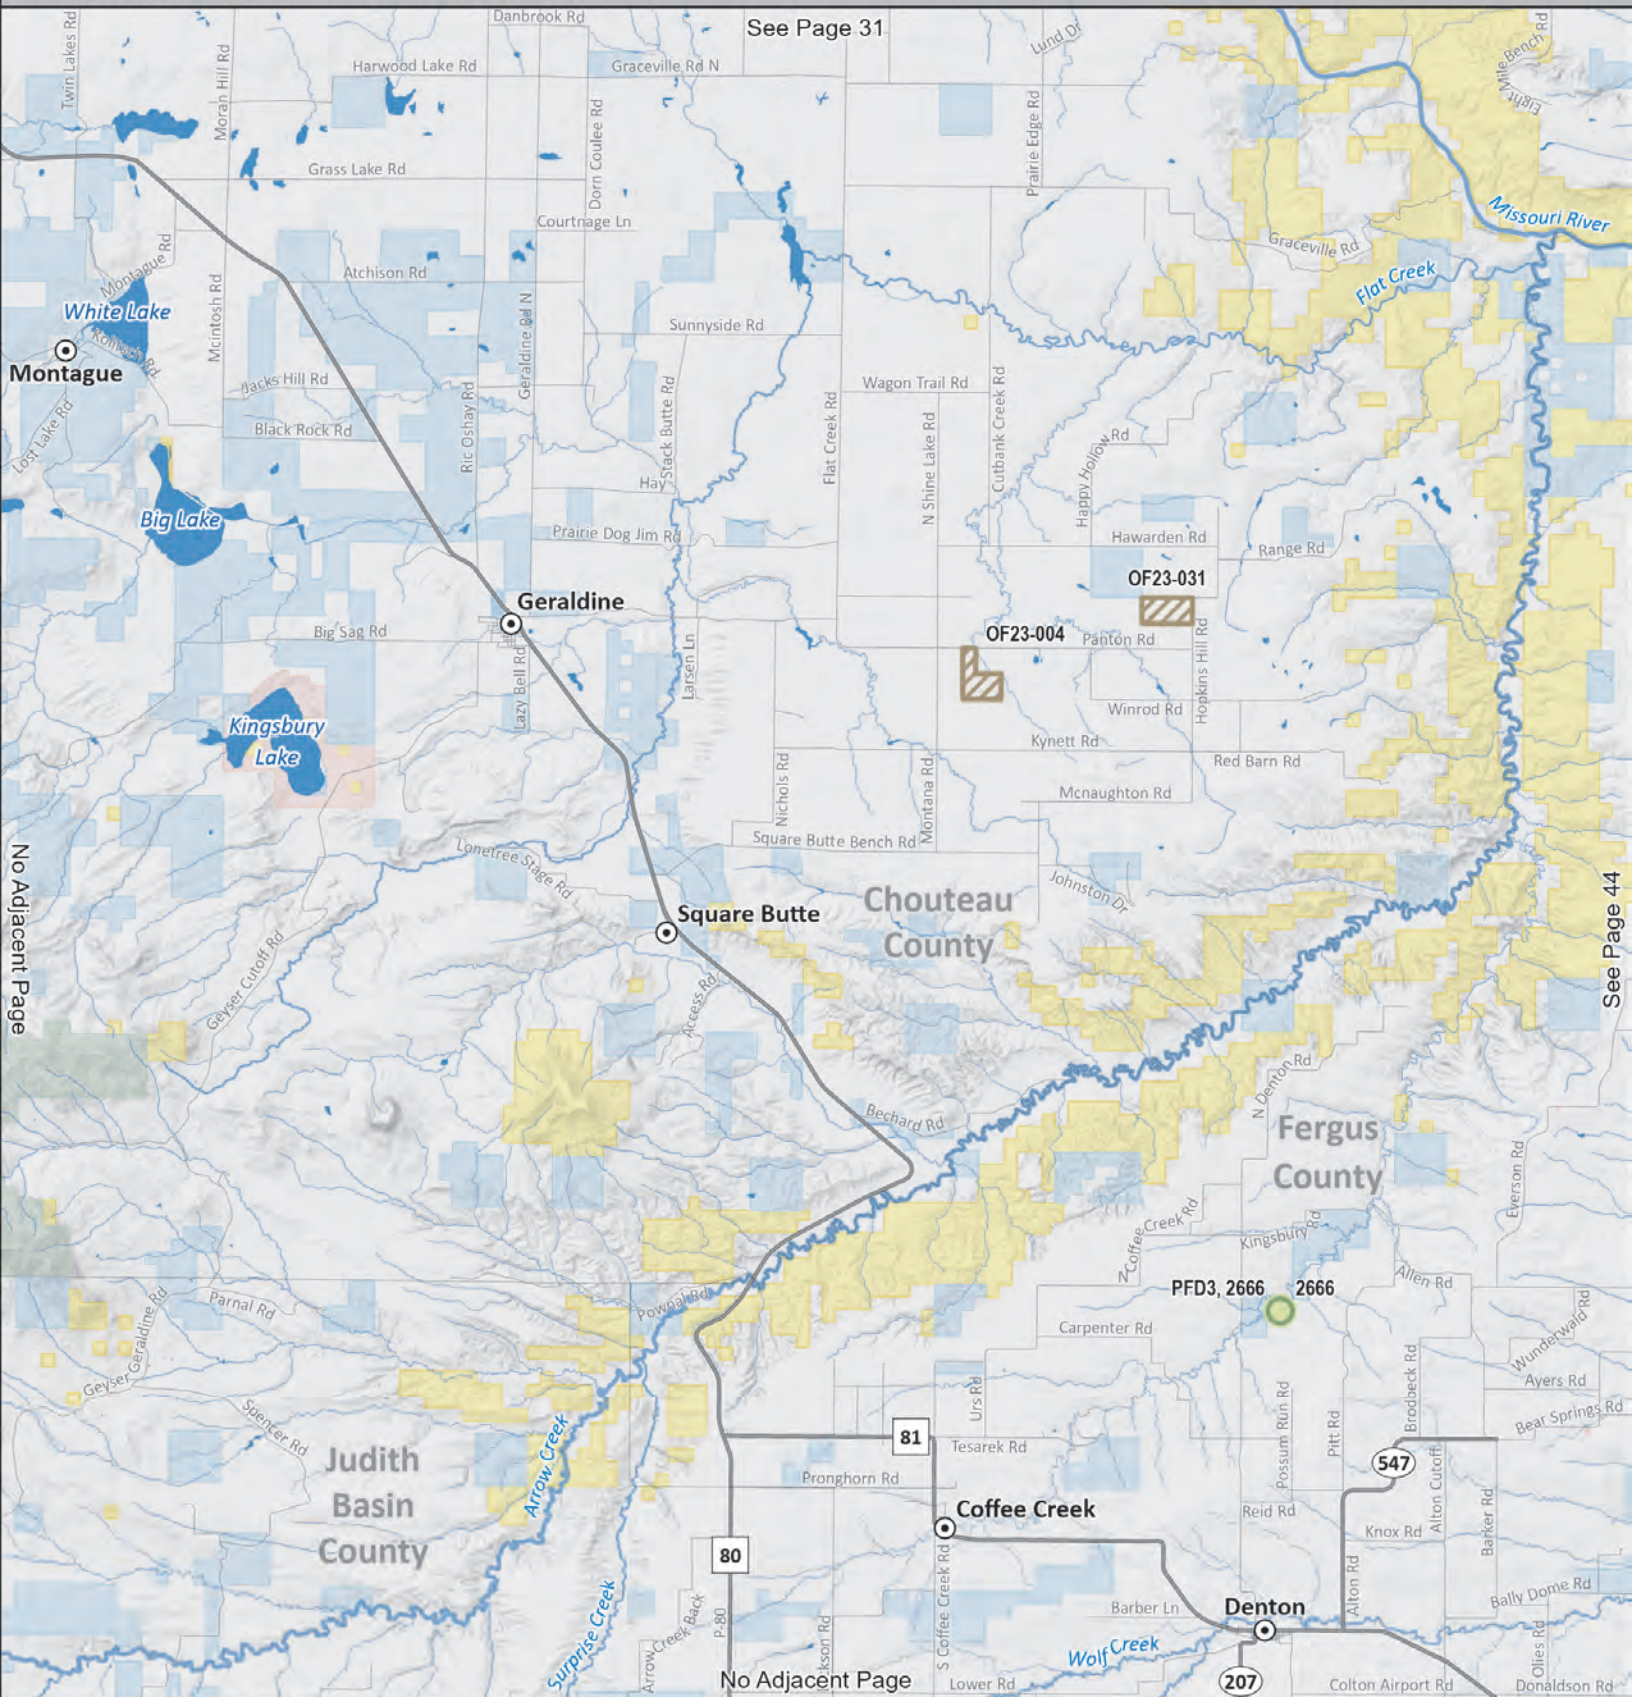

UGBEP Permission Methods- See 2024 Projects Access Guide

-  Project Located on Block Management Area
-  Private Land Project - No Permission Needed for Game Bird Hunting

-  US Bureau of Land Management
-  Other Federal Land
-  Montana State Trust Land