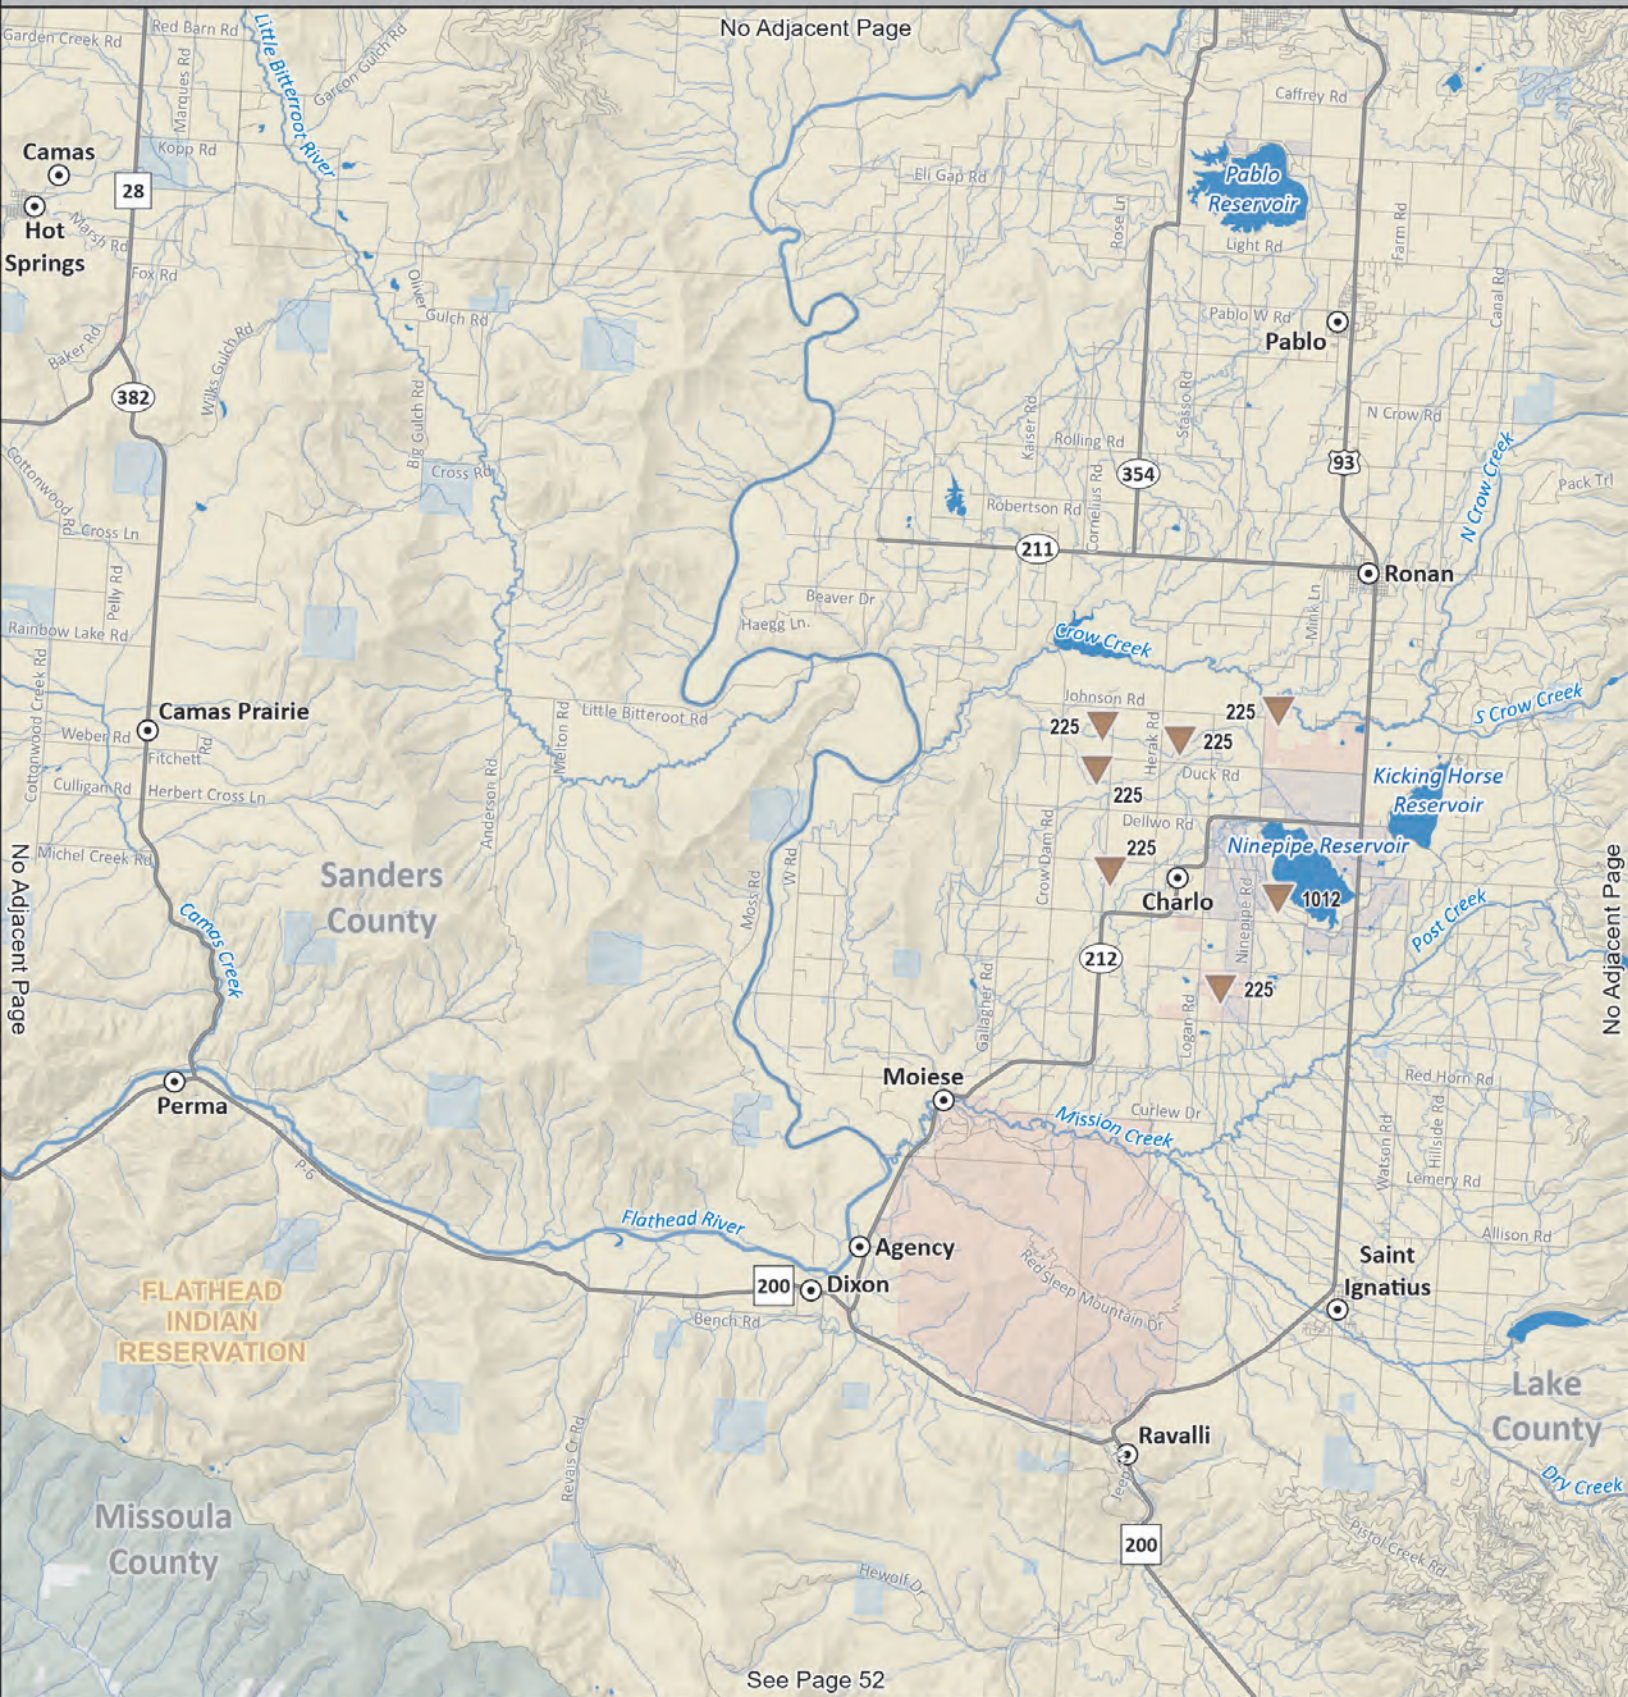

UGBEP Permission Methods- See 2024 Projects Access Guide

Public Land Project
 Other Federal Land
 Indian Reservation

US Forest Service
 Montana Fish, Wildlife & Parks
 Montana State Trust Land

Area of Interest