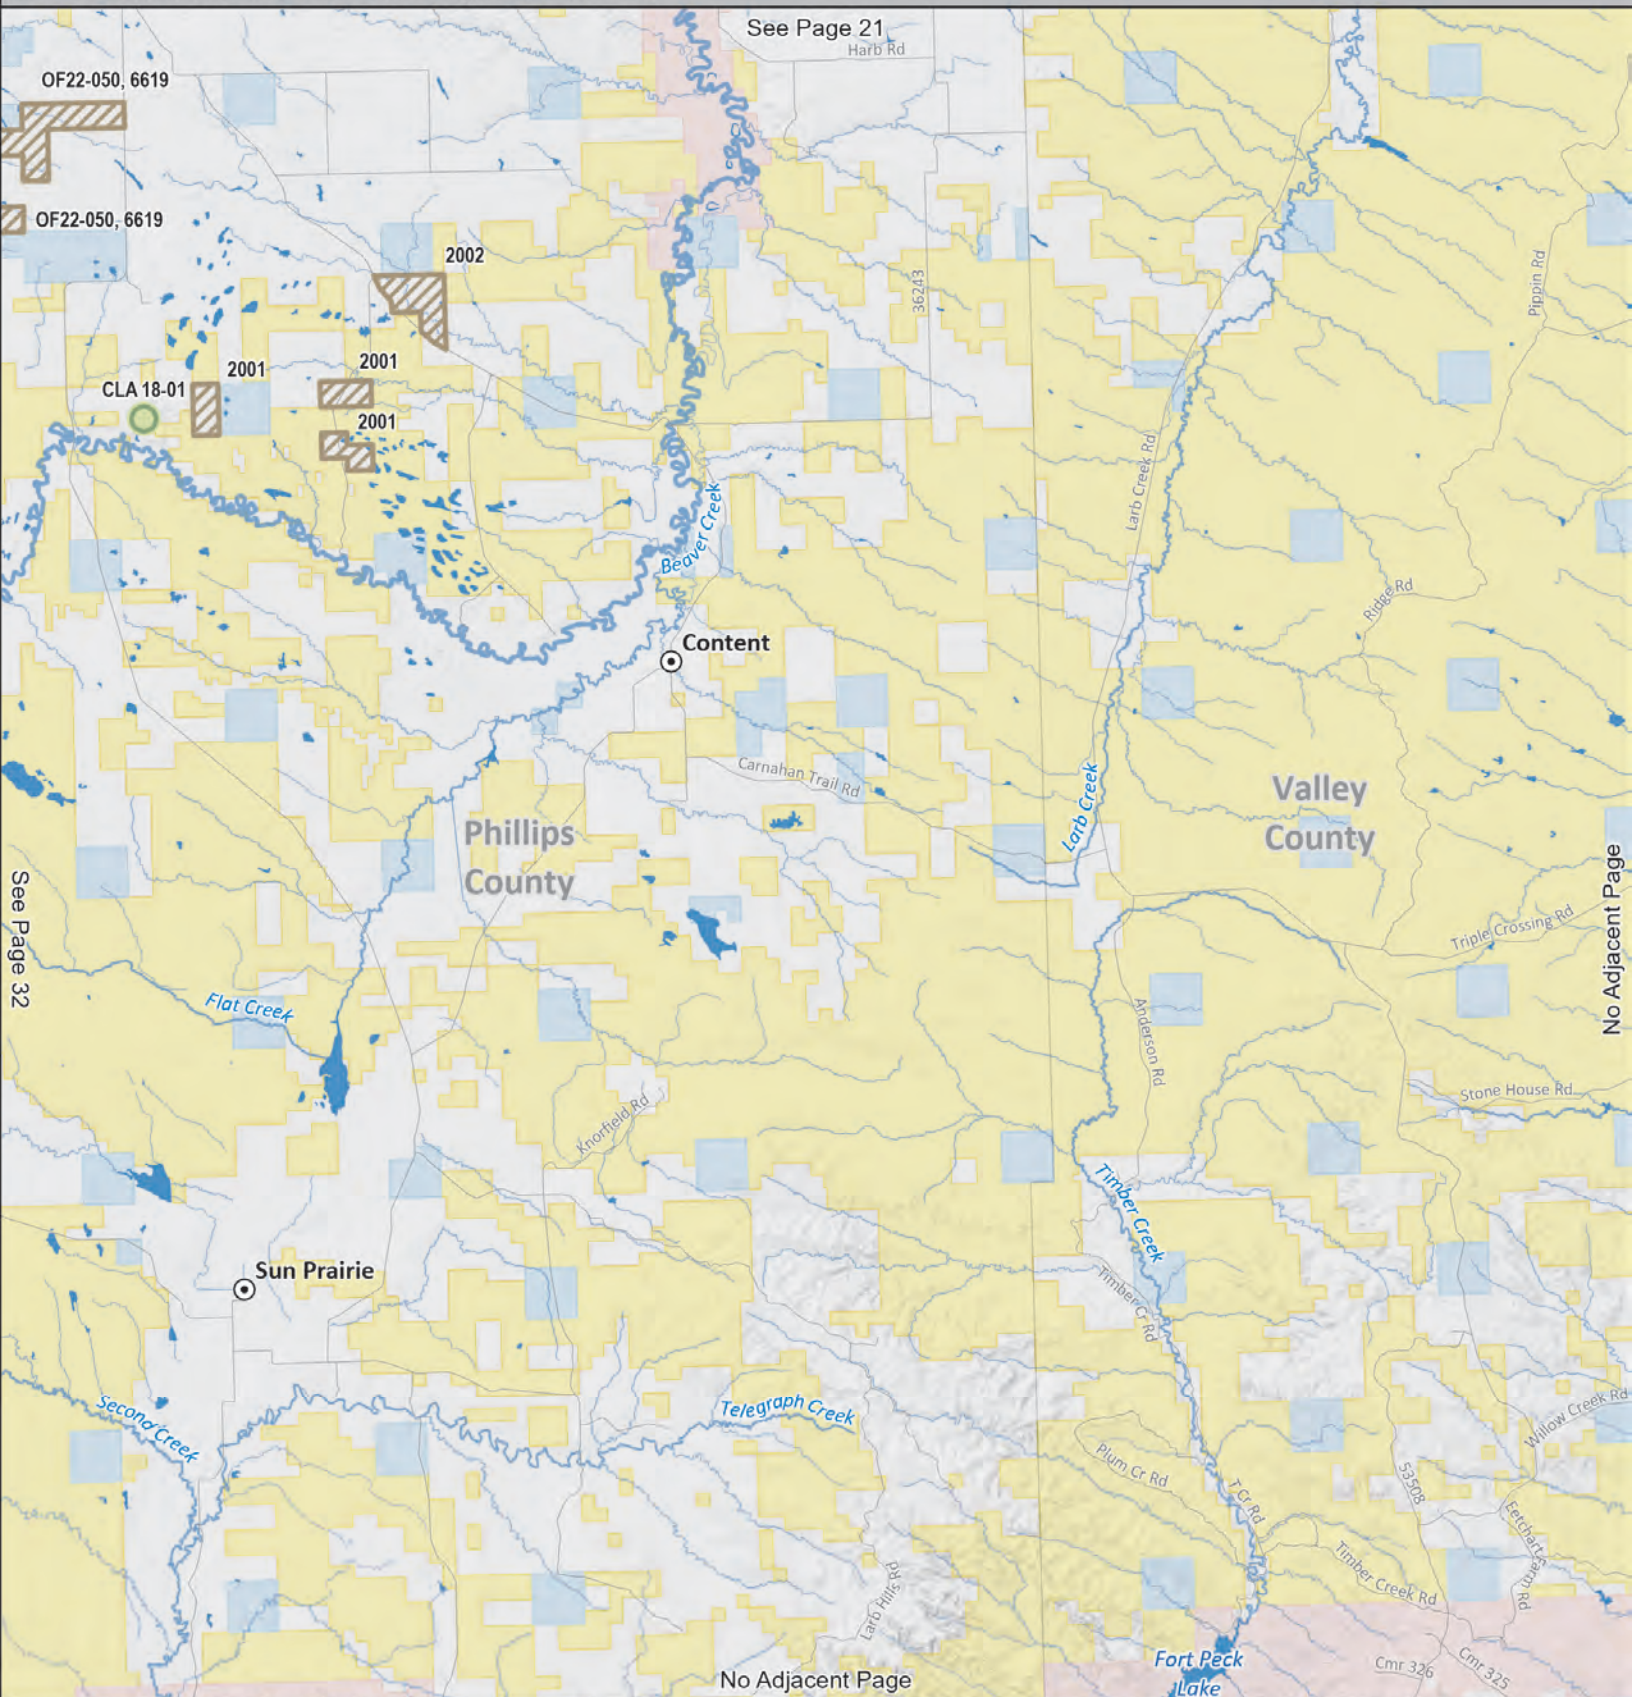

UGBEP Permission Methods- See 2024 Projects Access Guide

-  Project Located on Block Management Area
-  Private Land Project - No Permission Needed for Game Bird Hunting

-  US Bureau of Land Management
-  Other Federal Land
-  Montana State Trust Land