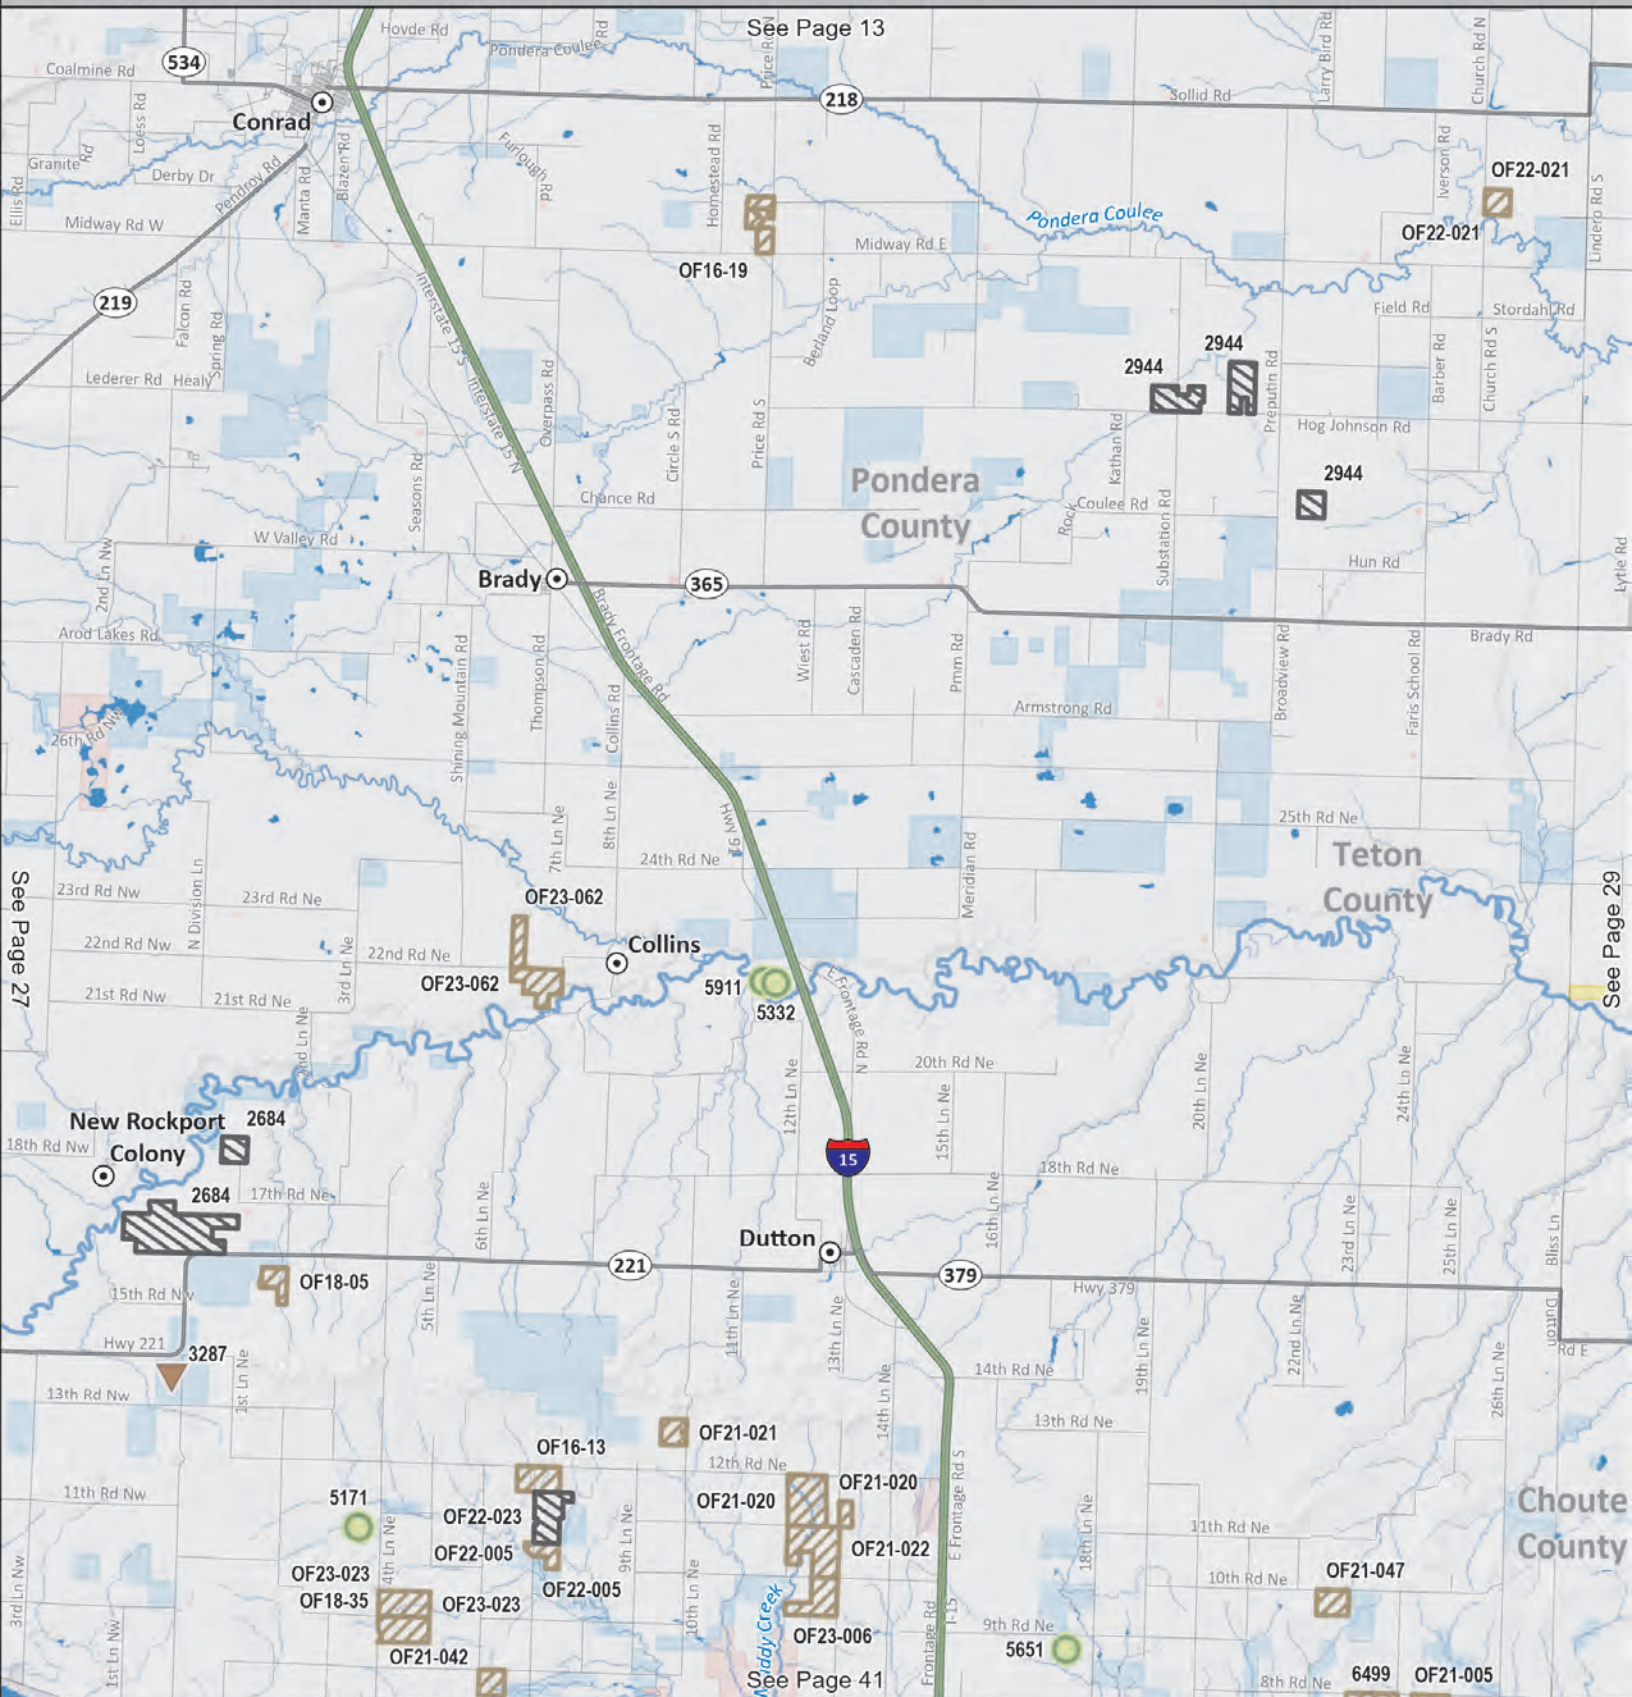

UGBEP Permission Methods- See 2024 Projects Access Guide

See Page 27

See Page 13

See Page 41

See Page 29

	Public Land Project		Private Land Project - Permission Needed		Other Federal Land
	Project Located on Block Management Area		Montana State Trust Land		
	Private Land Project - No Permission Needed for Game Bird Hunting				

**Area of Interest**

1 Kalispell, 2 Missoula, 3 Bozeman, 4 Great Falls, 5 Helena, 6 Glasgow, 7 Miles City