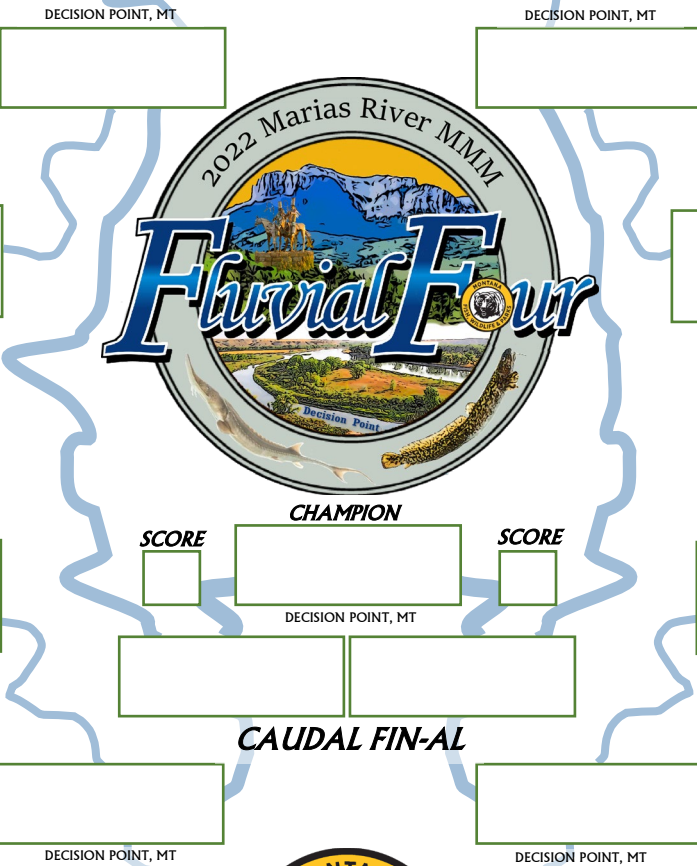

OTOLITH 8
MARCH 18, 20, 22, 24

FLUVIAL 4
MARCH 25, 28

CAUDAL FIN-AL
APRIL 4

FLUVIAL 4
MARCH 25, 28

OTOLITH 8
MARCH 18, 20, 22, 24

MARIAS RIVER MARCH MIGRATION MADNESS BRACKET 2022

DUPUYER, MT
8 EMERALD SHINER
(16-4)

SANFORD PARK
CAMPGROUND, MT
1 THAT BIG BROWN TROUT
(19-1)

THE FRONT

ELWELL

HEART BUTTE, MT
3 MOUNTAIN SUCKER
(17-3)

CHESTER, MT
16 GOLDEYE
(12-8)

1 CHANNEL CATFISH
(20-0)
CUT BANK, MT

3 PALLID STURGEON
(15-5)
FRED ROBINSON BRIDGE, MT

3 FRESHWATER DRUM
(15-5)
SHELBY, MT

3 PALLID STURGEON
(15-5)
FRED ROBINSON BRIDGE, MT

TETON RIVER

2 SHOVELNOSE STURGEON
(18-2)
LOMA BRIDGE FAS, MT

ENTRY: _____

EMAIL: _____

e-mail to fwpfishmadness@mt.gov by 3/17/22