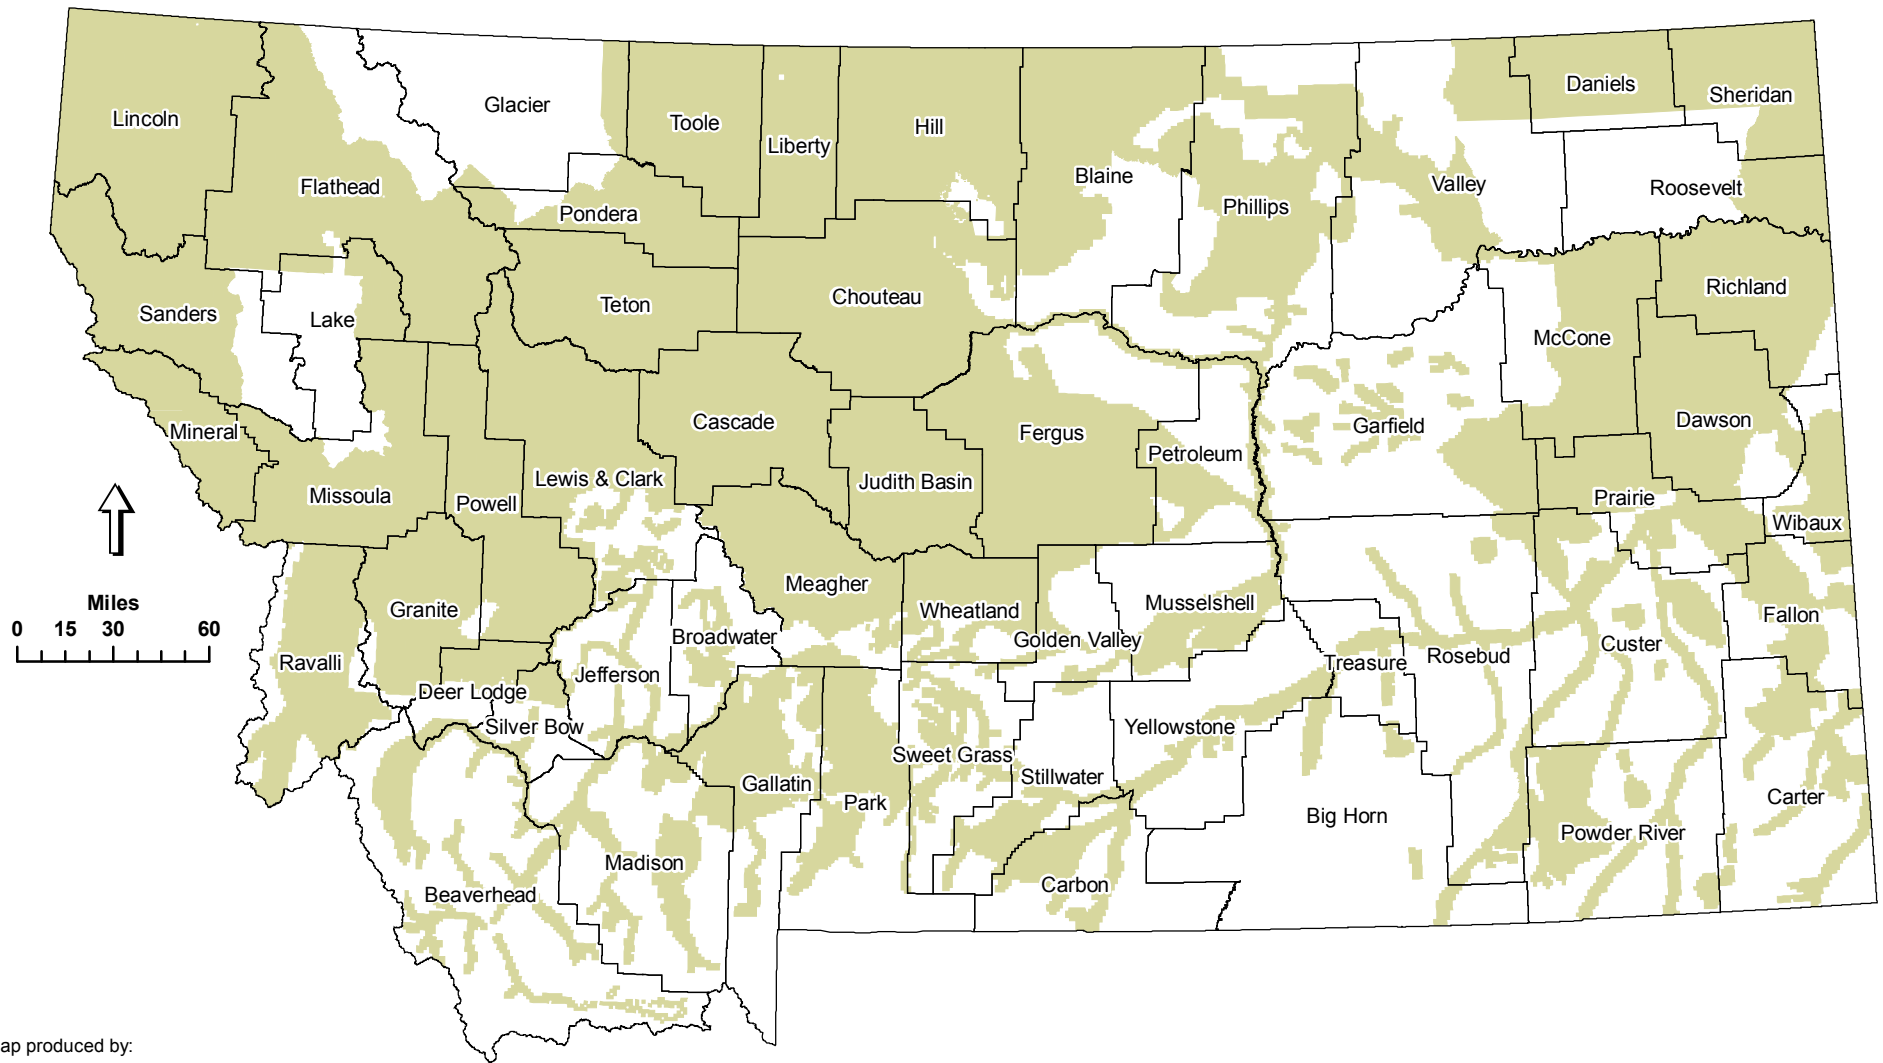

2017 Montana White-tailed Deer Distribution and Population Estimate

Map produced by:

Montana Fish, Wildlife & Parks
Data Services Section
Helena, MT

\\Projects\213_DGLM_Wildlife
\\PopulationAndDistributionMaps\2017\Wtd2017.mxd
MAM - 9/22/2017

**Montana Fish,
Wildlife & Parks**

Land Ownership	Distribution Acres
Private	35,878,090
Public	17,961,947
Total	53,840,037

 **White-tailed Deer Distribution
(Population Estimate = 235,316)**

Note: Distributions are not mapped within Indian Reservations or National Parks.