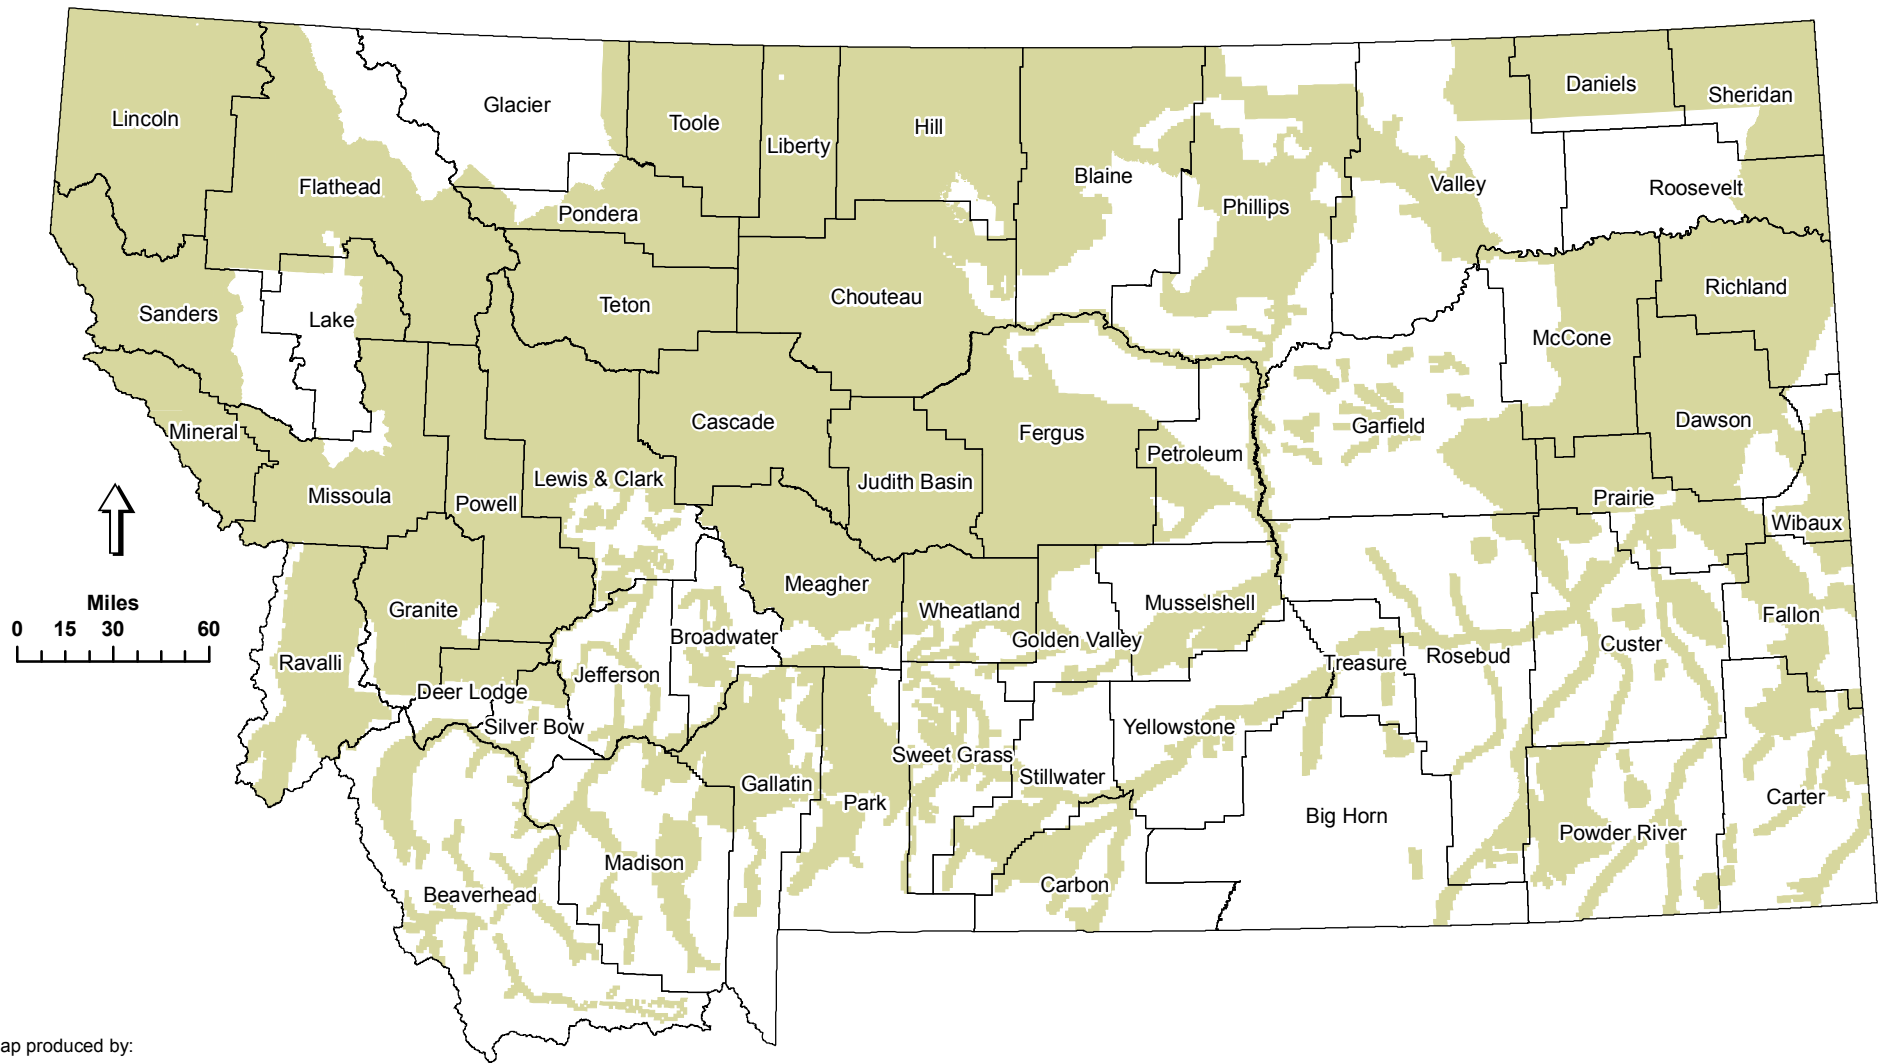

2016 Montana White-tailed Deer Distribution and Population Estimate

Map produced by:

Montana Fish, Wildlife & Parks
Data Services Section
Helena, MT

\\Projects\213_DGLM_Wildlife
\\PopulationAndDistributionMaps\2016\Wtd2016.mxd
MAM - 12/3/2016

**Montana Fish,
Wildlife & Parks**

Land Ownership	Distribution Acres
Private	35,878,090
Public	17,961,947
Total	53,840,037

 **White-tailed Deer Distribution
(Population Estimate = 220,740)**

Note: Distributions are not mapped within Indian Reservations or National Parks.