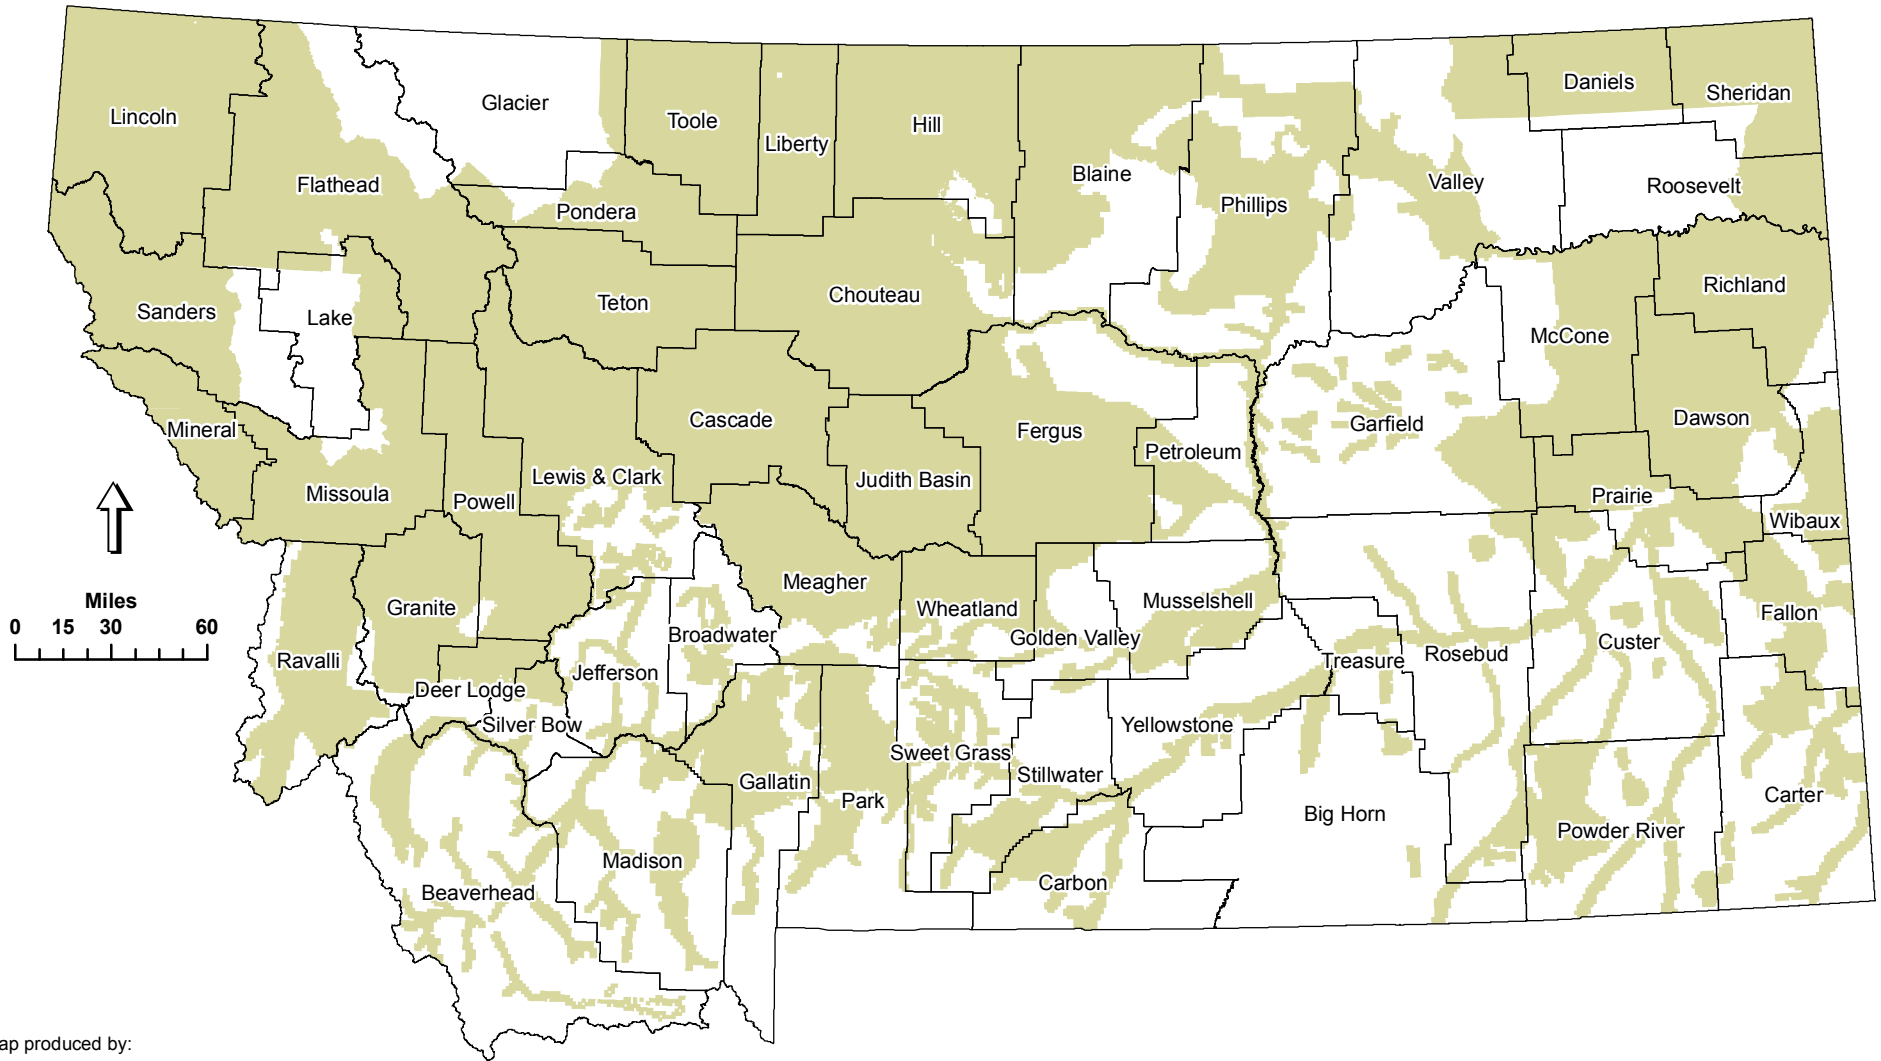

2015 Montana White-tailed Deer Distribution and Population Estimate

Map produced by:

Montana Fish, Wildlife & Parks
Data Services Section
Helena, MT

\\Projects\213_DGLM_Wildlife
\\PopulationAndDistributionMaps\2015\Wtd2015.mxd
MAM - 10/27/2015

Land Ownership	Distribution Acres
Private	35,878,090
Public	17,961,947
Total	53,840,037

 **White-tailed Deer Distribution
(Population Estimate = 208,151)**

Note: Distributions are not mapped within Indian Reservations or National Parks.

**Montana Fish,
Wildlife & Parks**