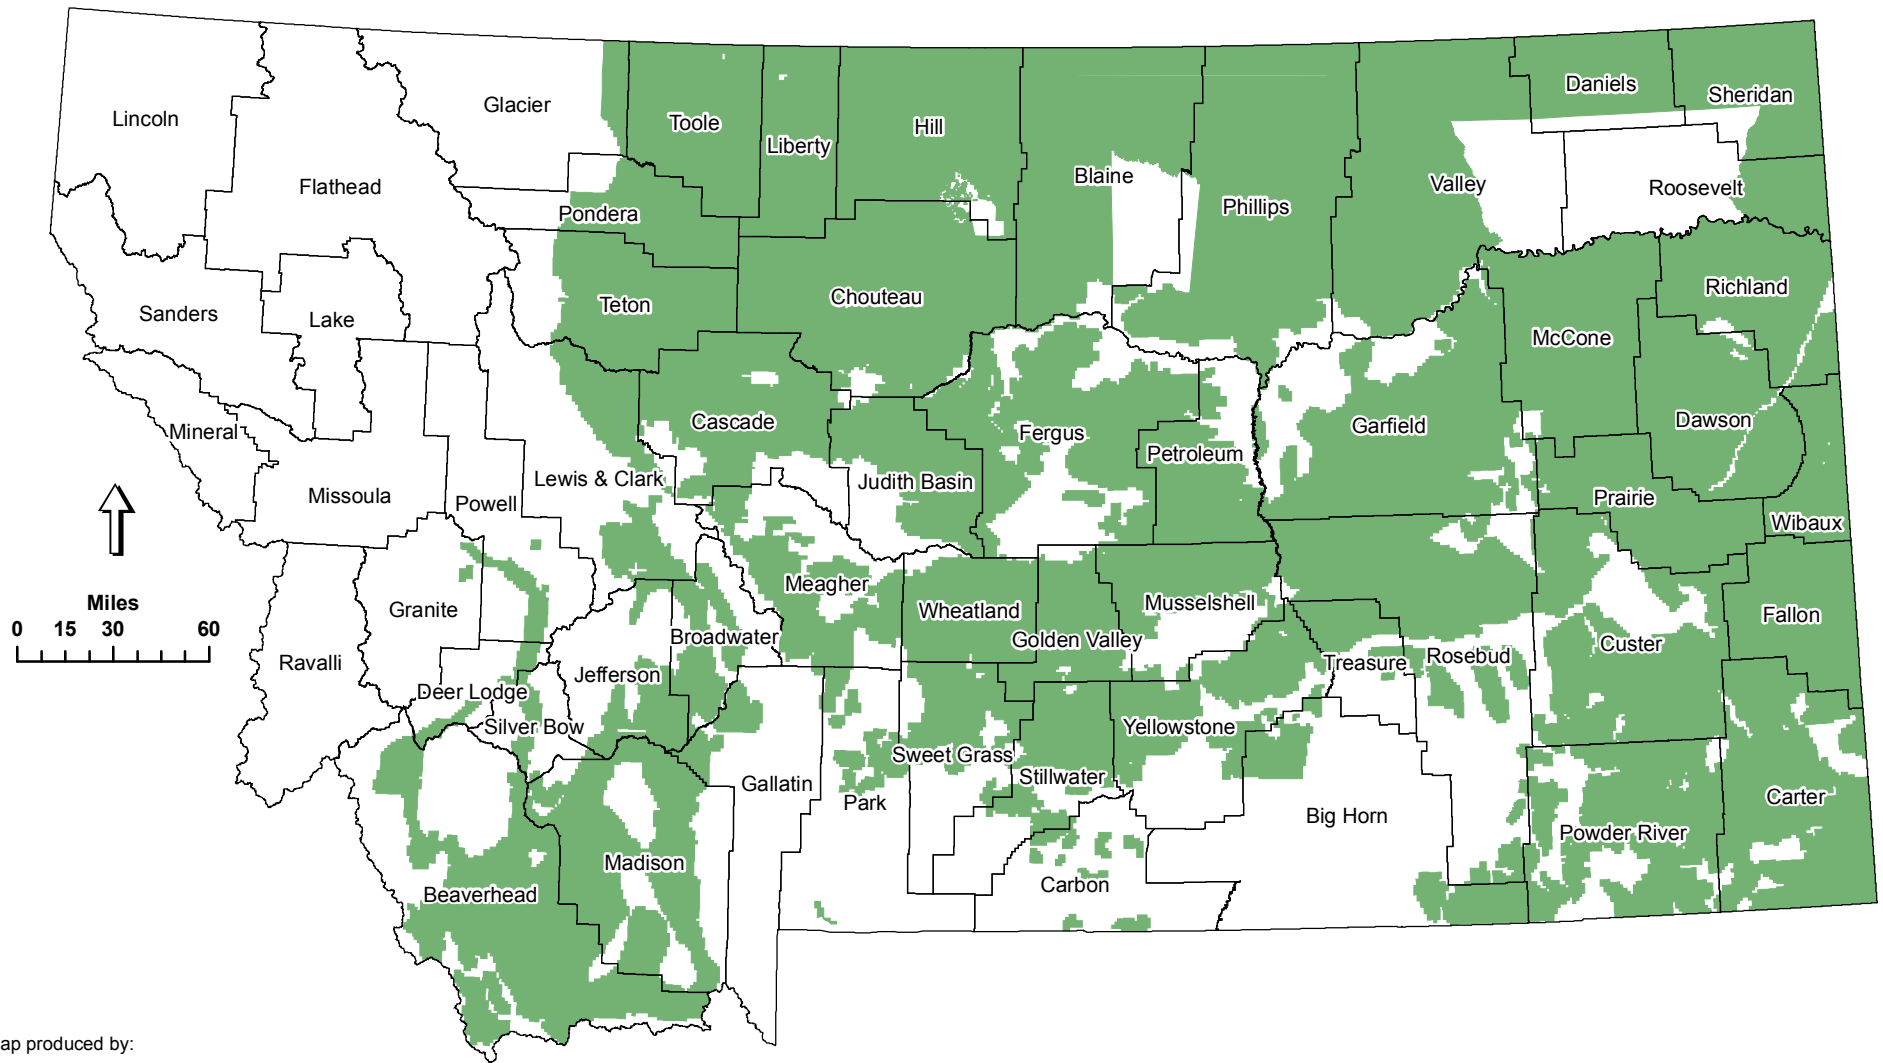

2015 Montana Antelope Distribution and Population Estimate

Map produced by:

Montana Fish, Wildlife & Parks
Data Services Section
Helena, MT

\\Projects\213_DGLM_Wildlife
\\PopulationAndDistributionMaps\2015\Ant2015.mxd
MAM - 10/27/2015

Land Ownership	Distribution Acres
Private	39,652,985
Public	11,826,951
Total	51,479,936

 **Antelope Distribution**
(Population Estimate = 138,288)

Note: Distributions are not mapped within Indian Reservations or National Parks.

**Montana Fish,
Wildlife & Parks**