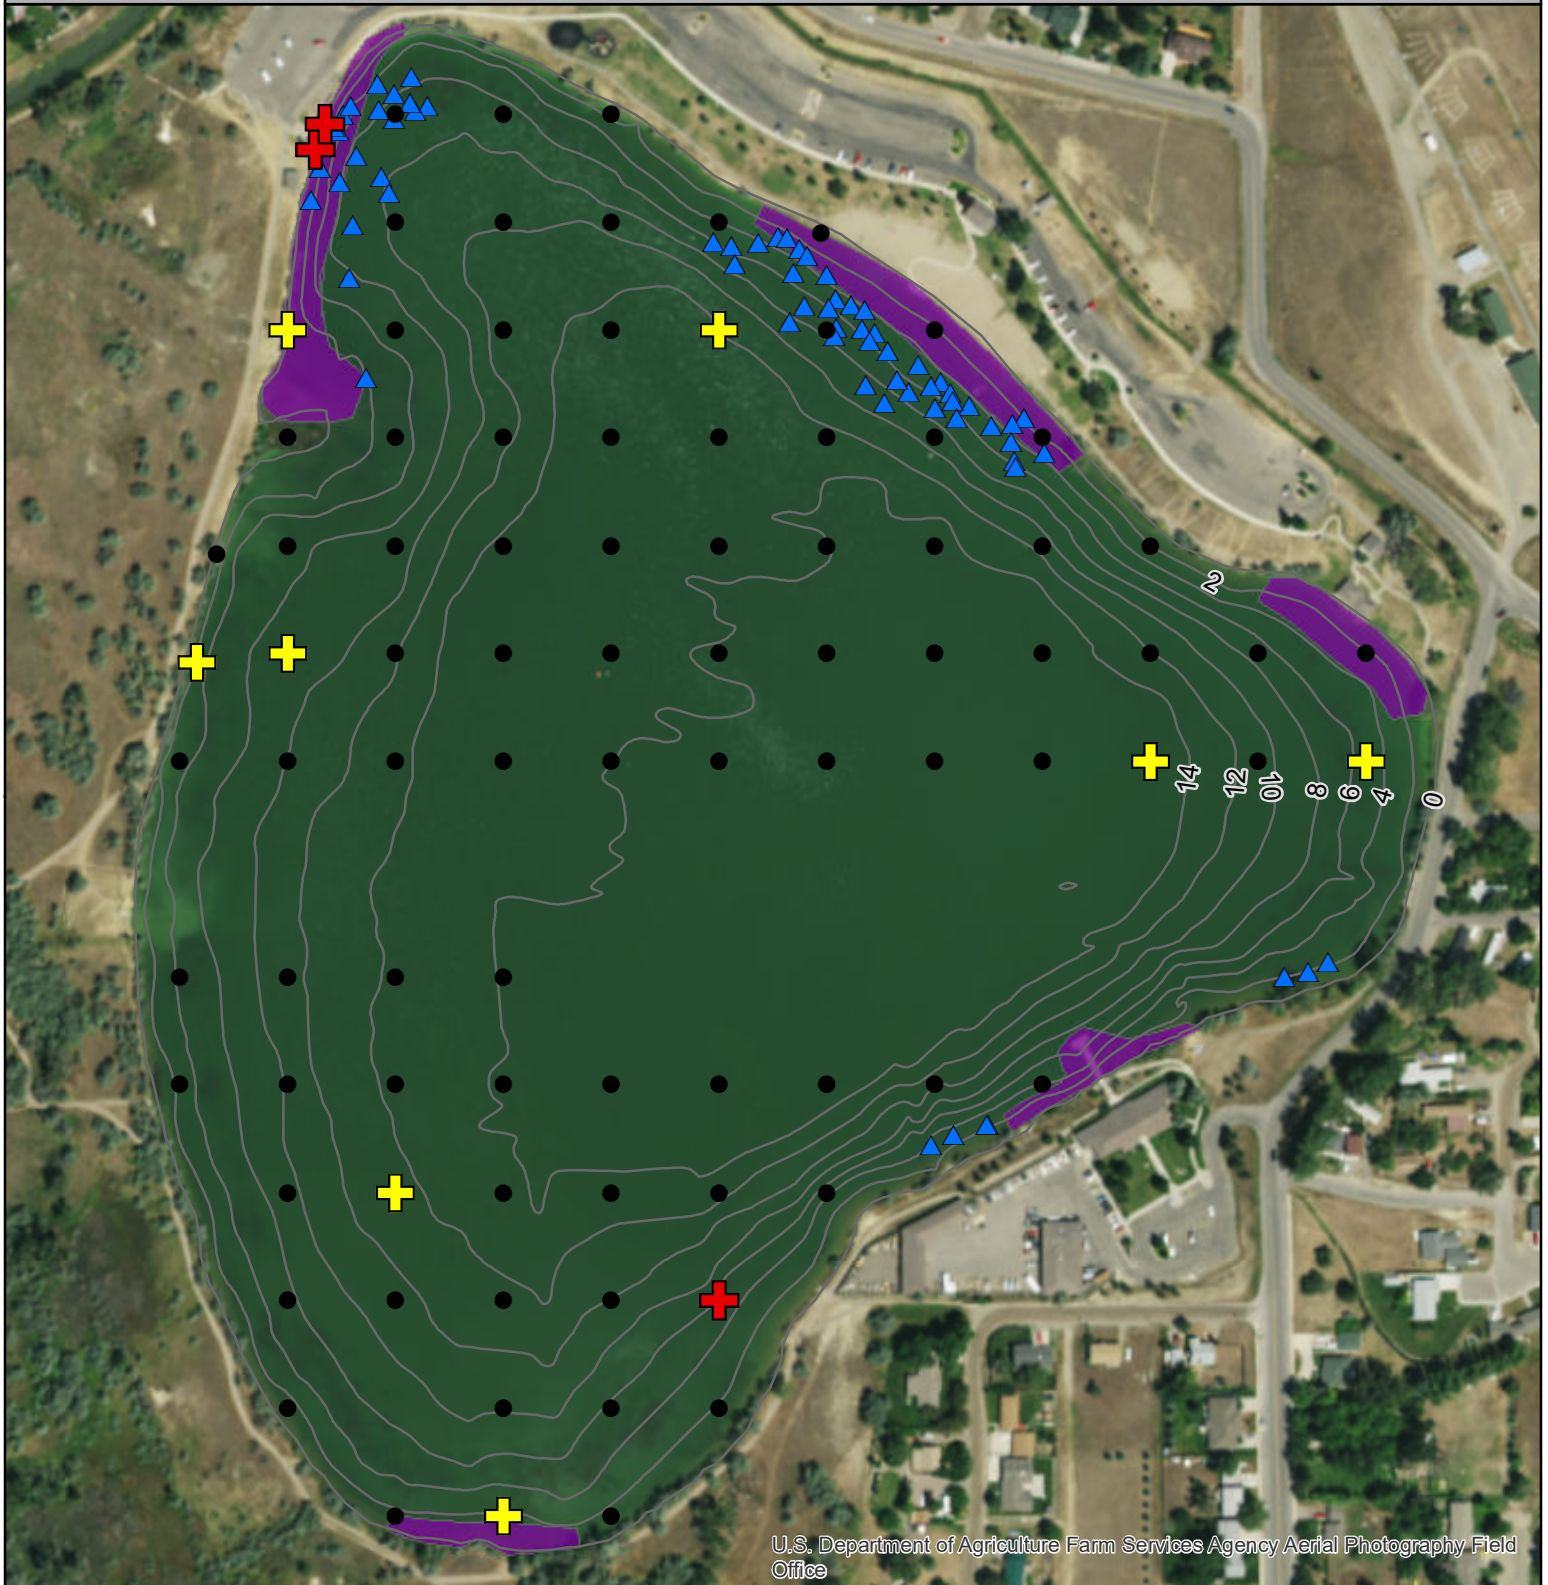

Lake Elmo Asian Clam Delineation Effort

MONTANA FWP

July 15th-17th, 2019

U.S. Department of Agriculture Farm Services Agency Aerial Photography Field Office

- ▲ Alive clam search
- No shells or live clams found
- ✚ Shells or fragments found
- ✚ Live juvenile clams found
- Snorkel survey areas where clam evidence found

Map Produced by: AIS Bureau
Author: CRM
LakeElmoACDC2019Results.mxd

Credits: Created - Craig McLane, 7/31/2019.
Administrative boundaries and FWP Lands data from Montana Fish, Wildlife & Parks, Helena, MT.