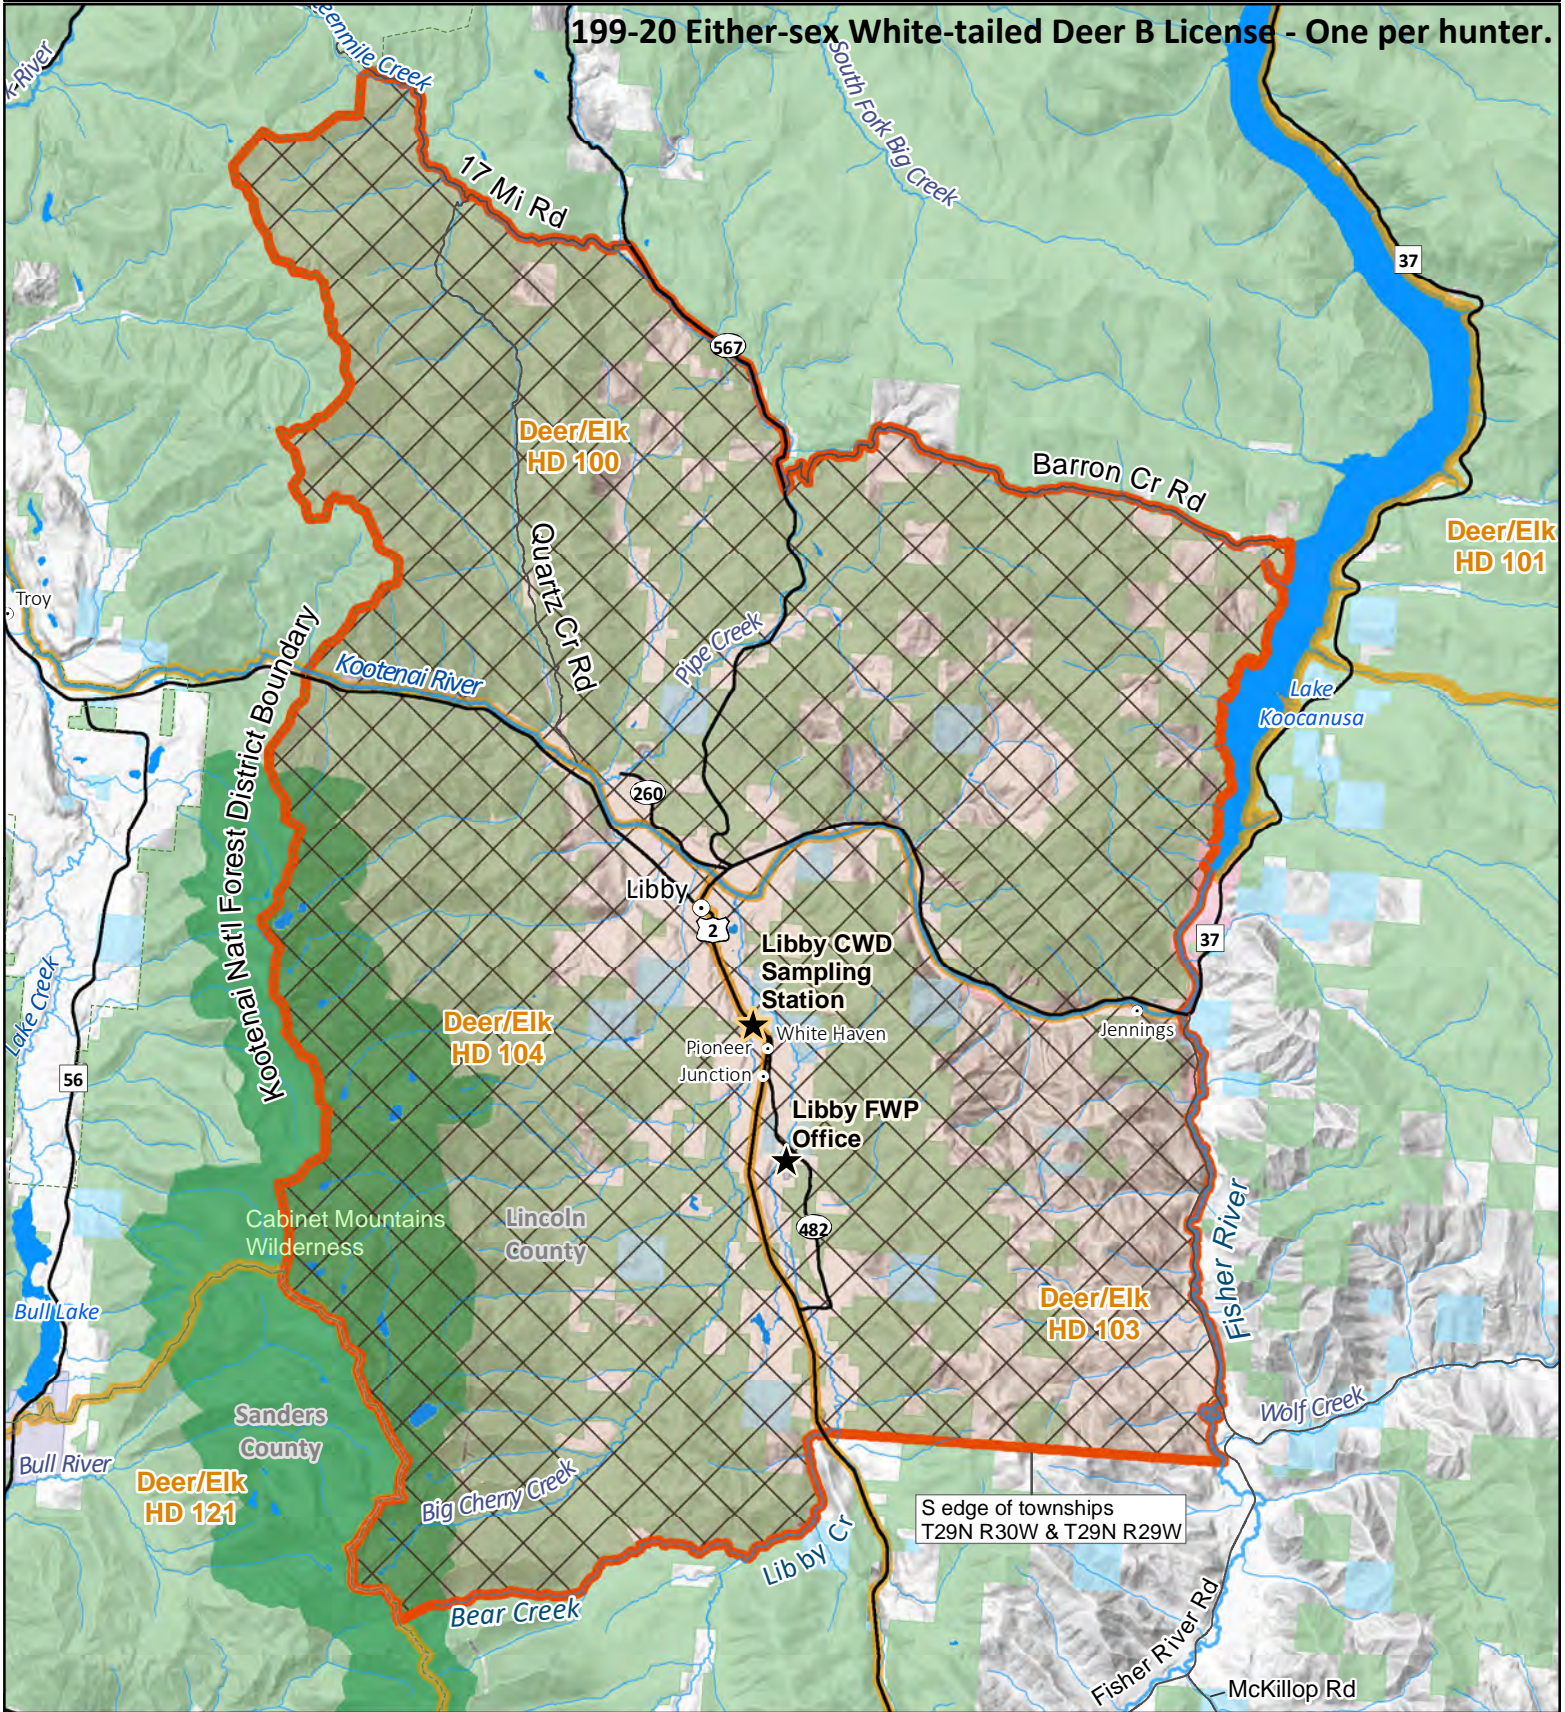

# Libby CWD Management Zone

Mandatory CWD sampling within 10 days of harvest.

# MONTANA FWP

199-20 Either-sex White-tailed Deer B License - One per hunter.

- CWD Management Zone
- CWD Sampling Station
- CWD Priority Sampling Area
- Hunting District (Deer, Elk, Lion)