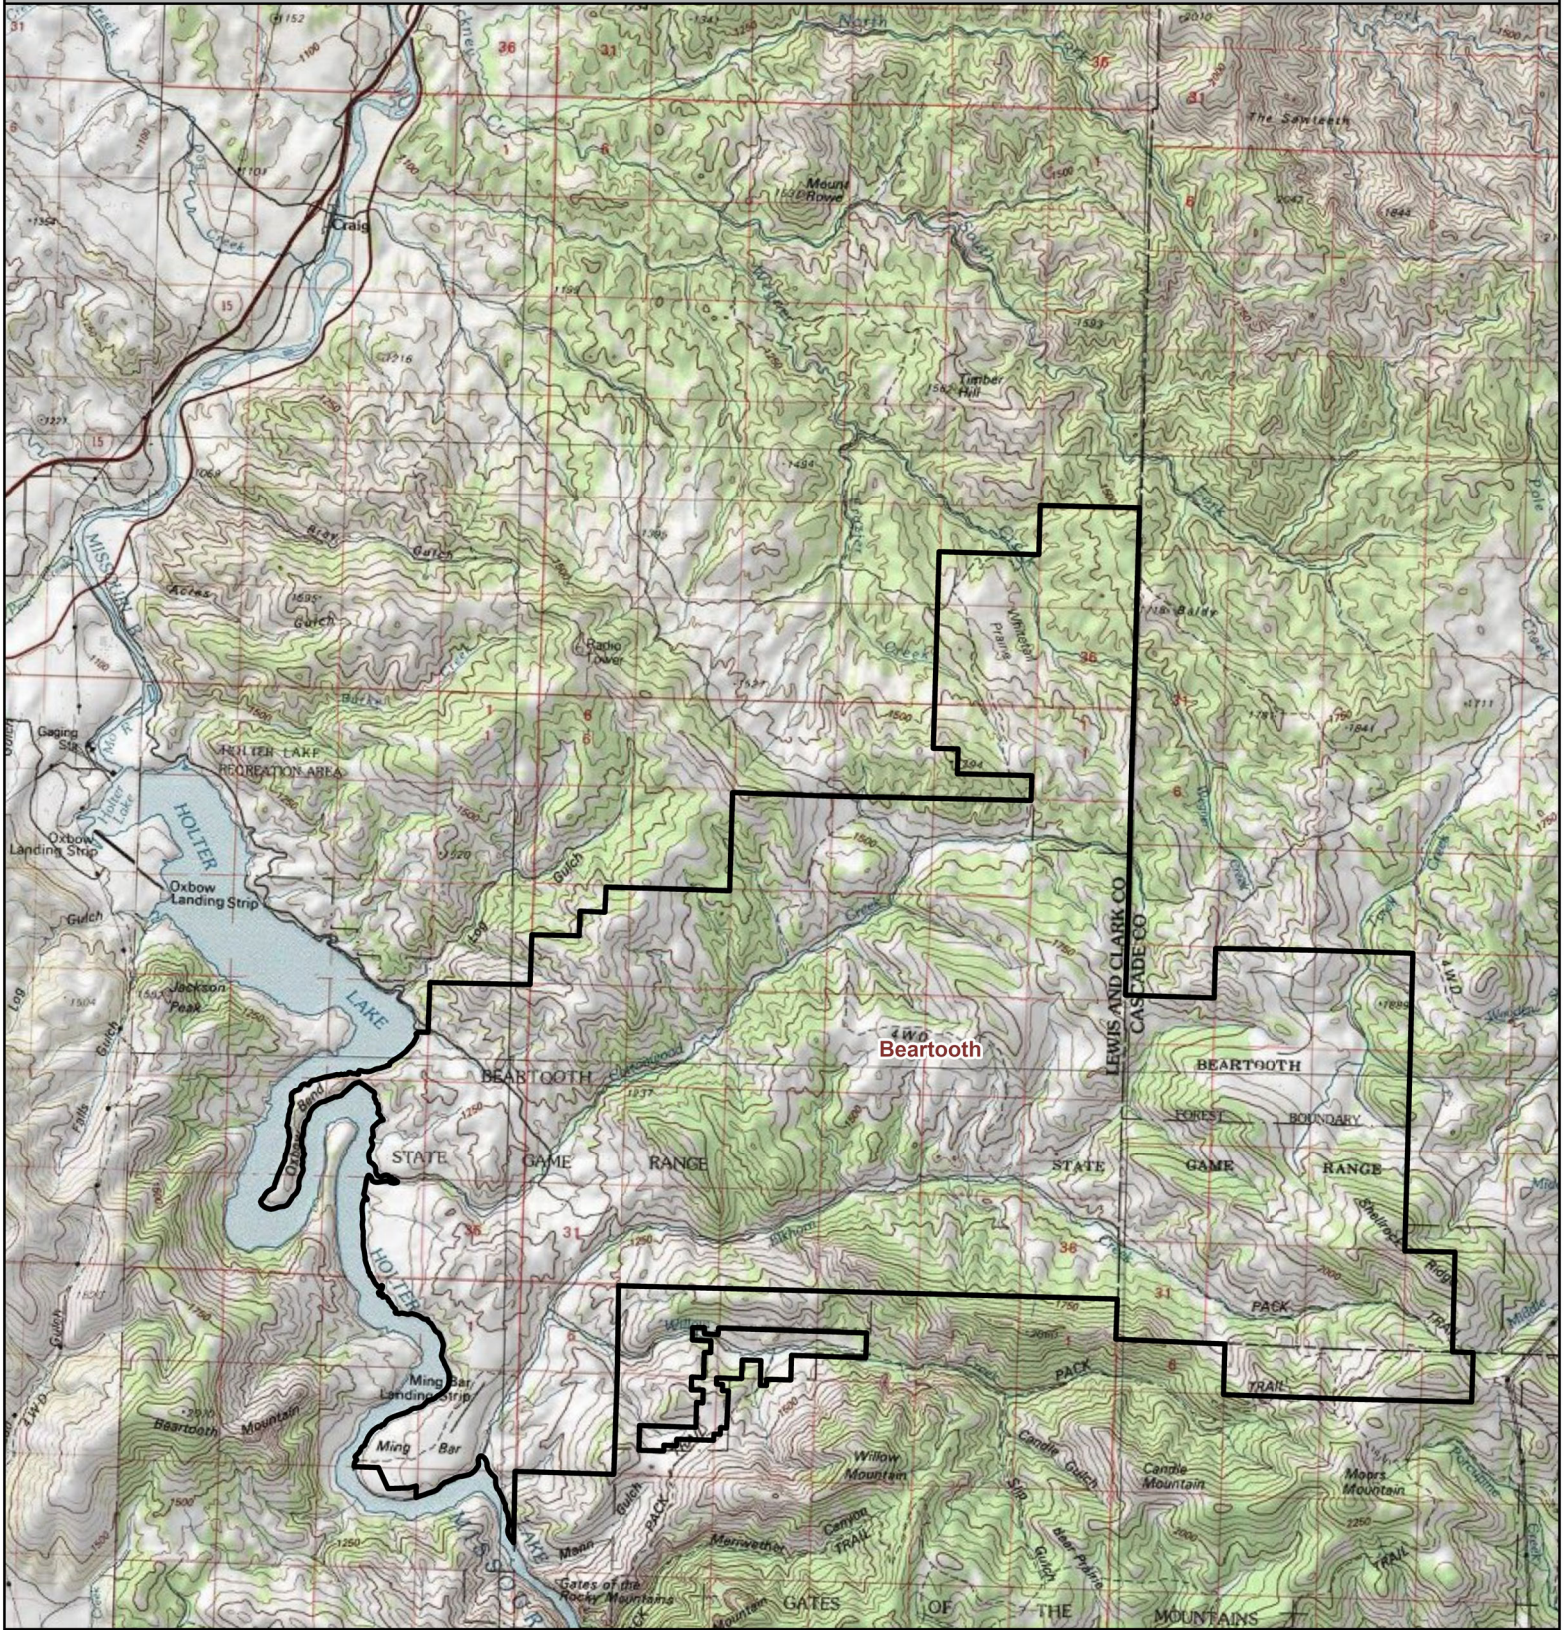

# Beartooth Wildlife Management Area

# MONTANA FWP

General location map

 Beartooth WMA

Map Produced by: Habitat Bureau

Area of Interest

Detail map

 Beartooth WMA

Map Produced by: Habitat Bureau