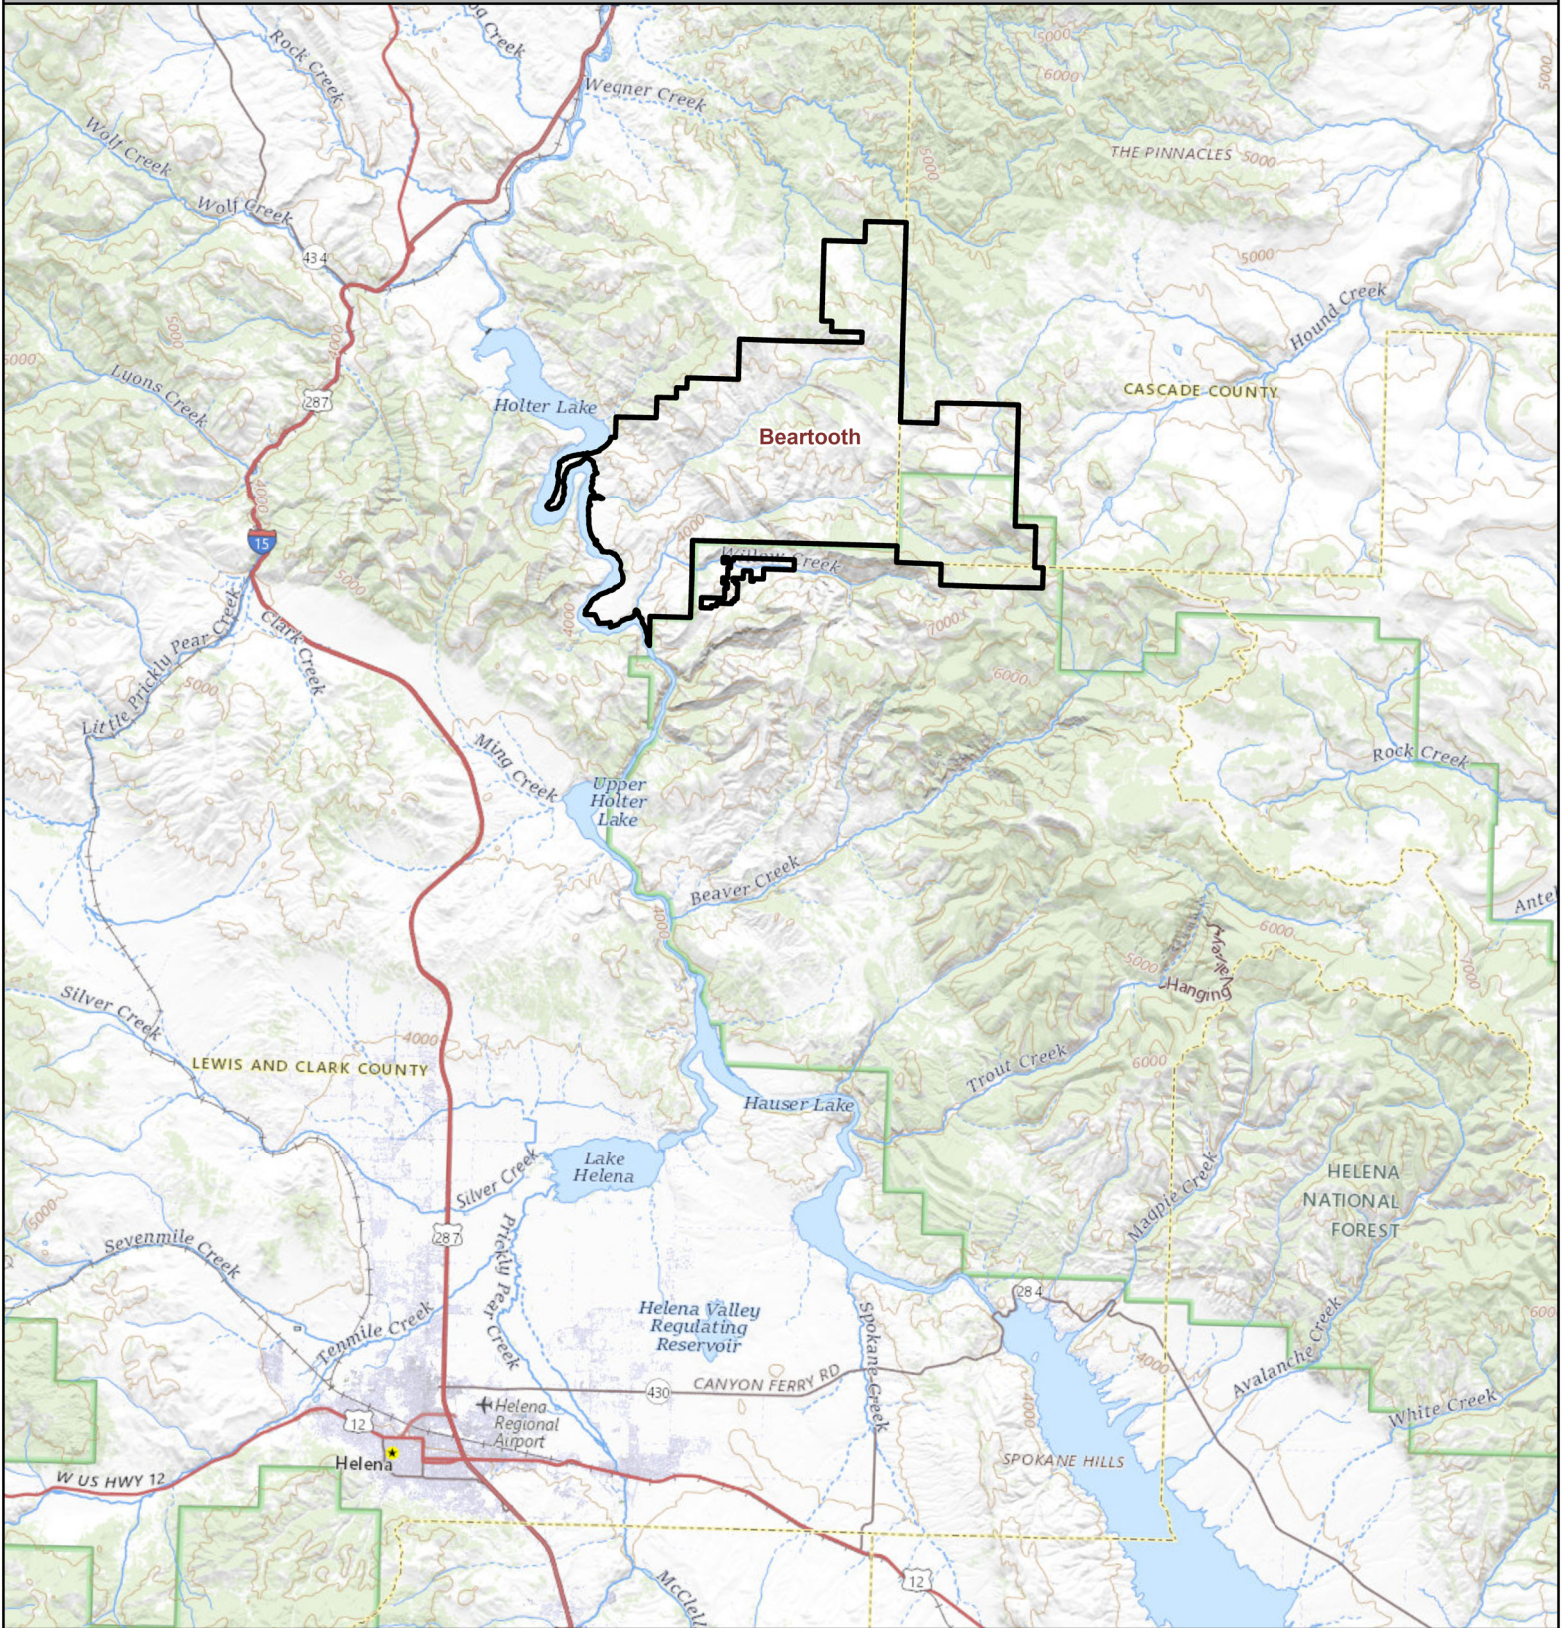

# Beartooth Wildlife Management Area

# MONTANA FWP

General location map

 Beartooth WMA

Map Produced by: Habitat Bureau

Area of Interest

Detail map

 Beartooth WMA

Map Produced by: Habitat Bureau