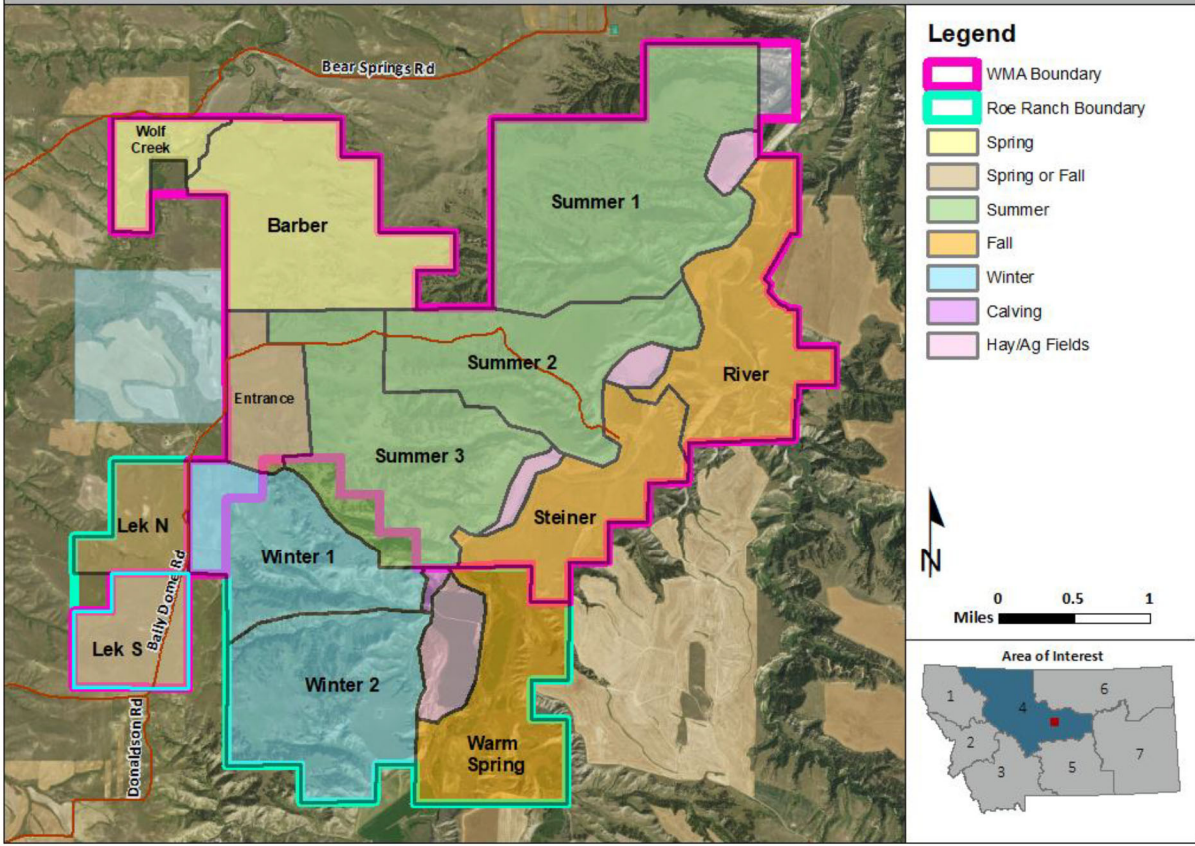

**Figure 1.** General location of Beckman Wildlife Management Area, Fergus County, Montana.

Figure 2. Grazing system layout on Beckman Wildlife Management Area and the adjacent Roe Ranch.