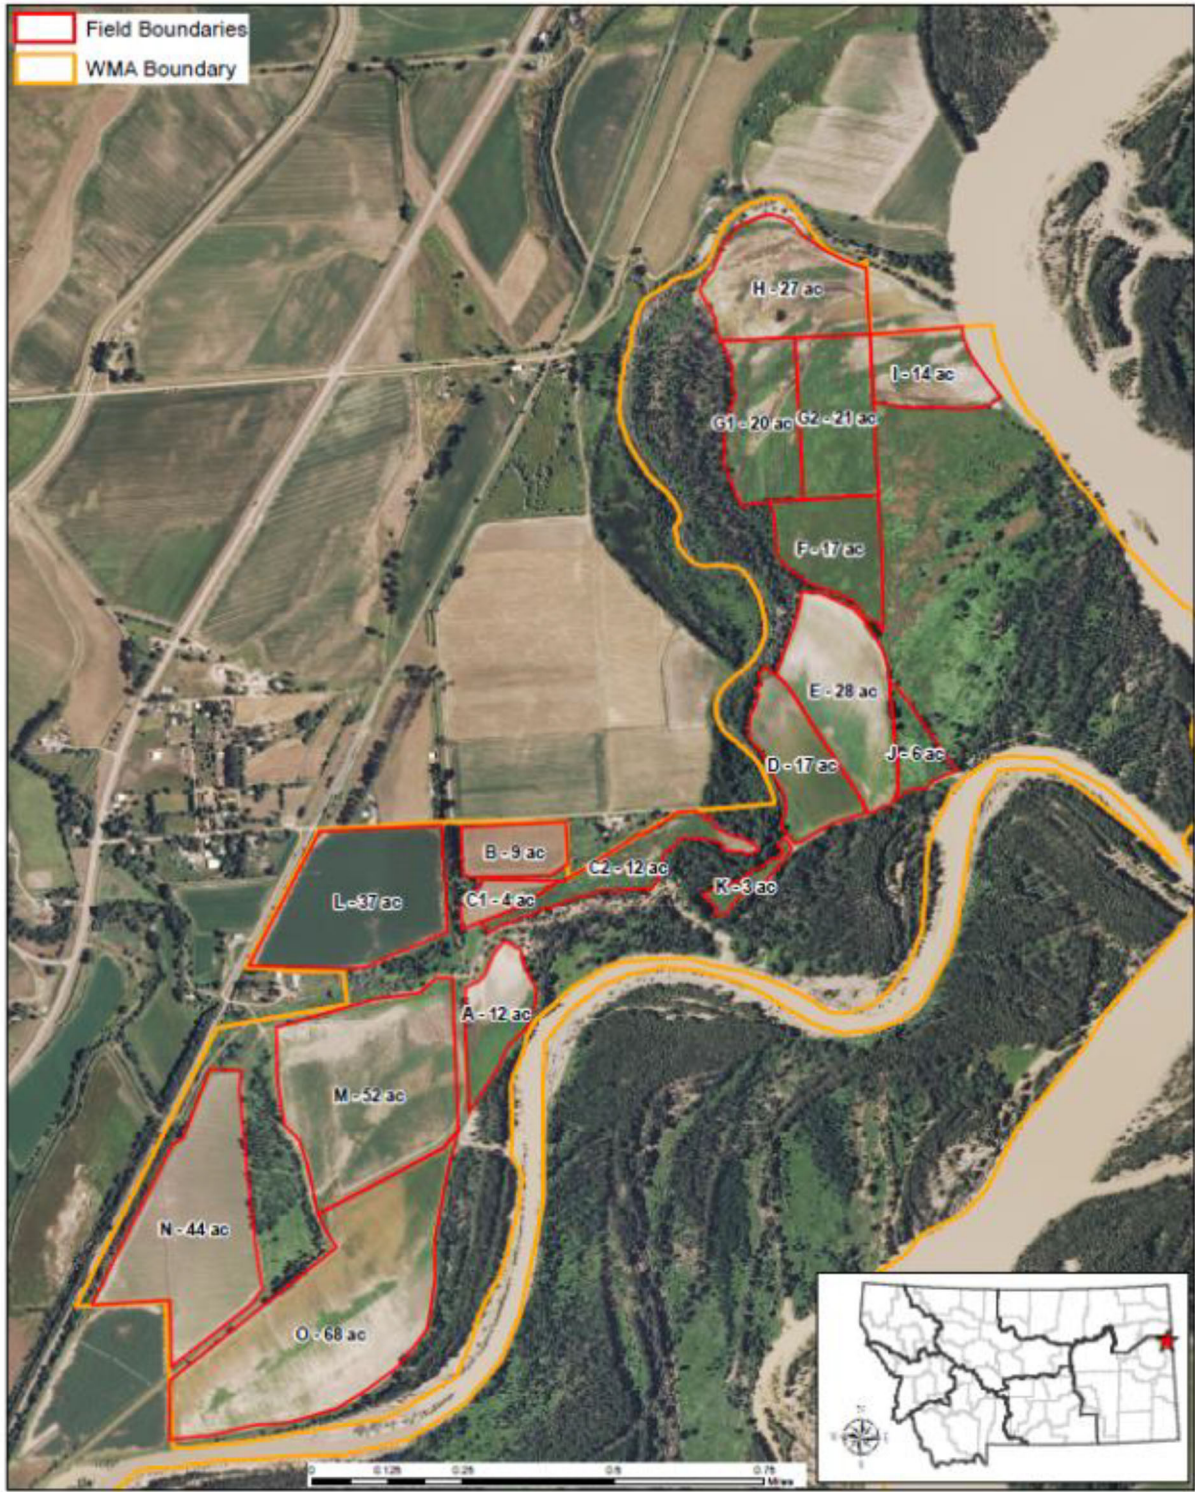

Seven Sisters WMA

MONTANA FWP

**Figure 1.** Location of Seven Sisters Wildlife Management Area, approximately 10 miles south of Sidney, Richland County.

**Figure 2.** Layout of agricultural fields associated with the farming lease proposed for renewal, Seven Sisters WMA.