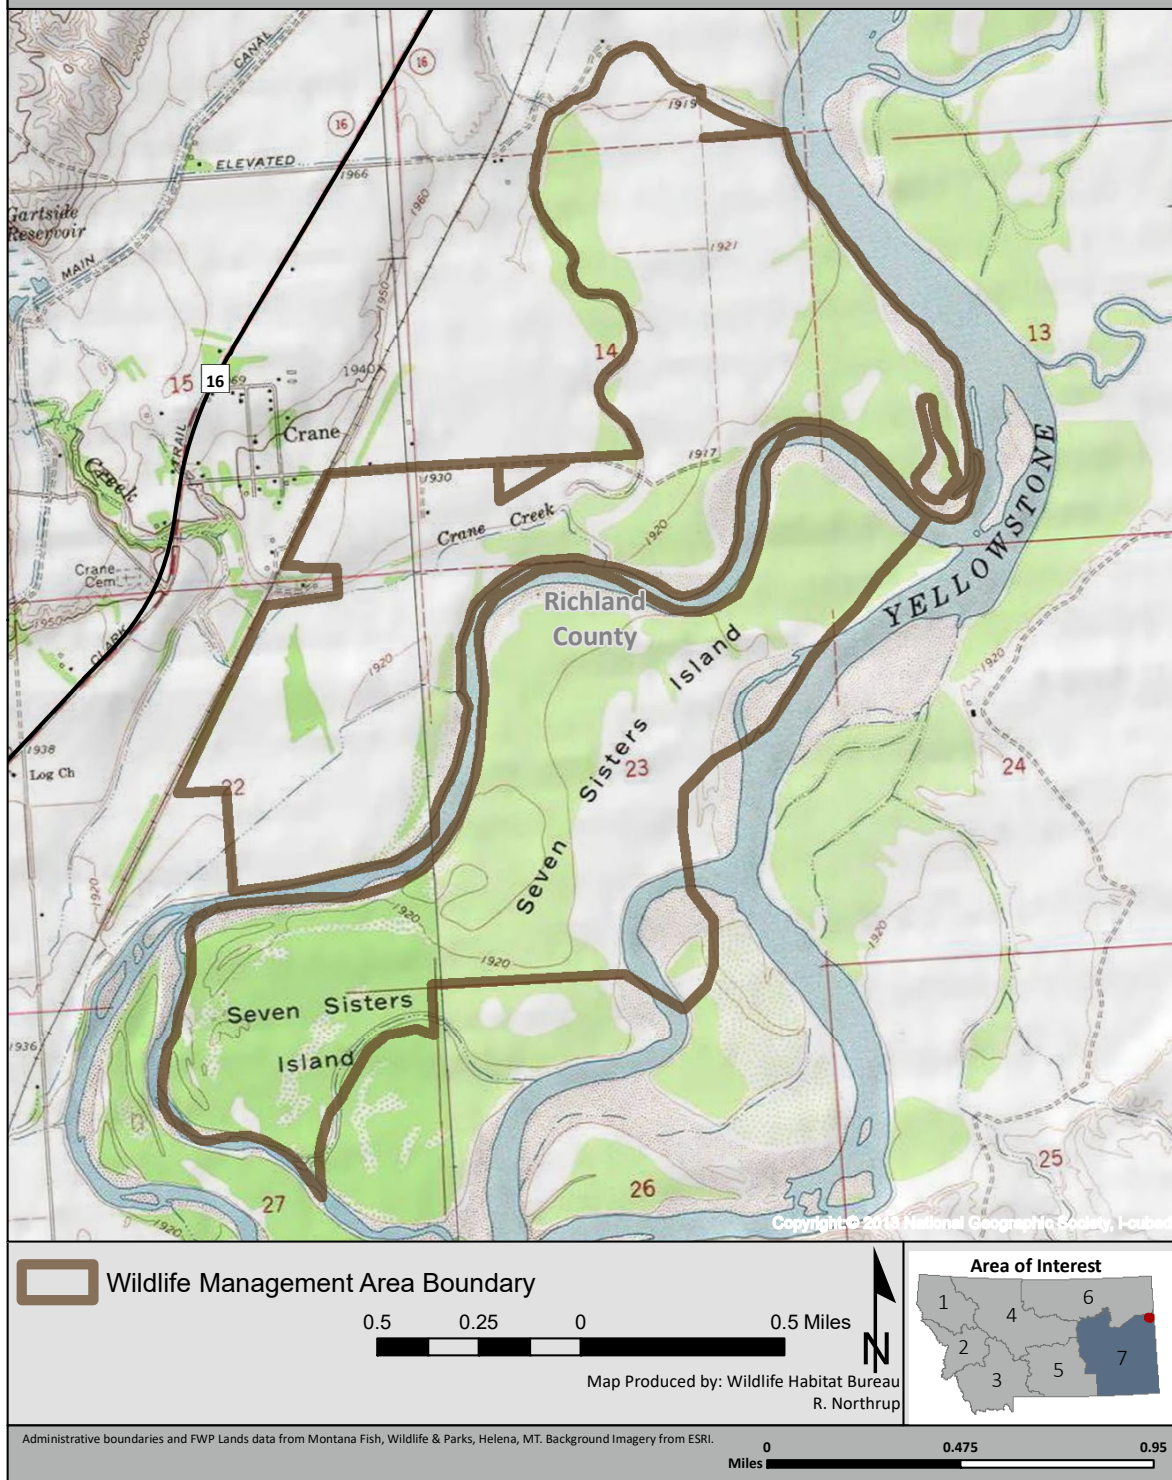

Seven Sisters WMA

MONTANA FWP

**Figure 1.** Location of Seven Sisters Wildlife Management Area, approximately 10 miles south of Sidney, Richland County.

**Figure 2.** Layout of agricultural fields associated with the farming lease proposed for renewal, Seven Sisters WMA.