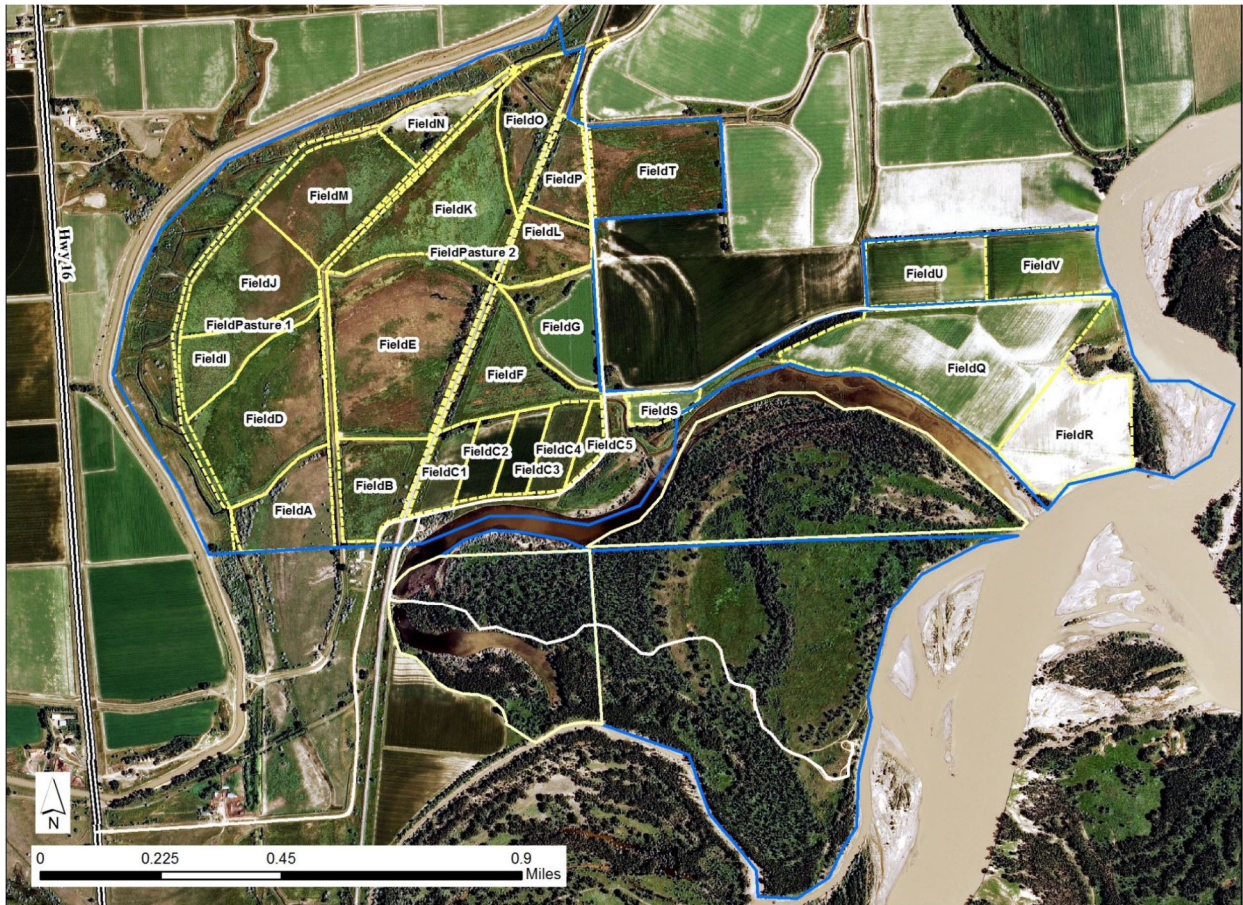

Figure 1. Location of Elk Island Wildlife Management Area, approximately 17 miles south of Sidney, Richland County.

Figure 2. Layout of agricultural fields associated with the farming leases proposed for renewal, Elk Island WMA.