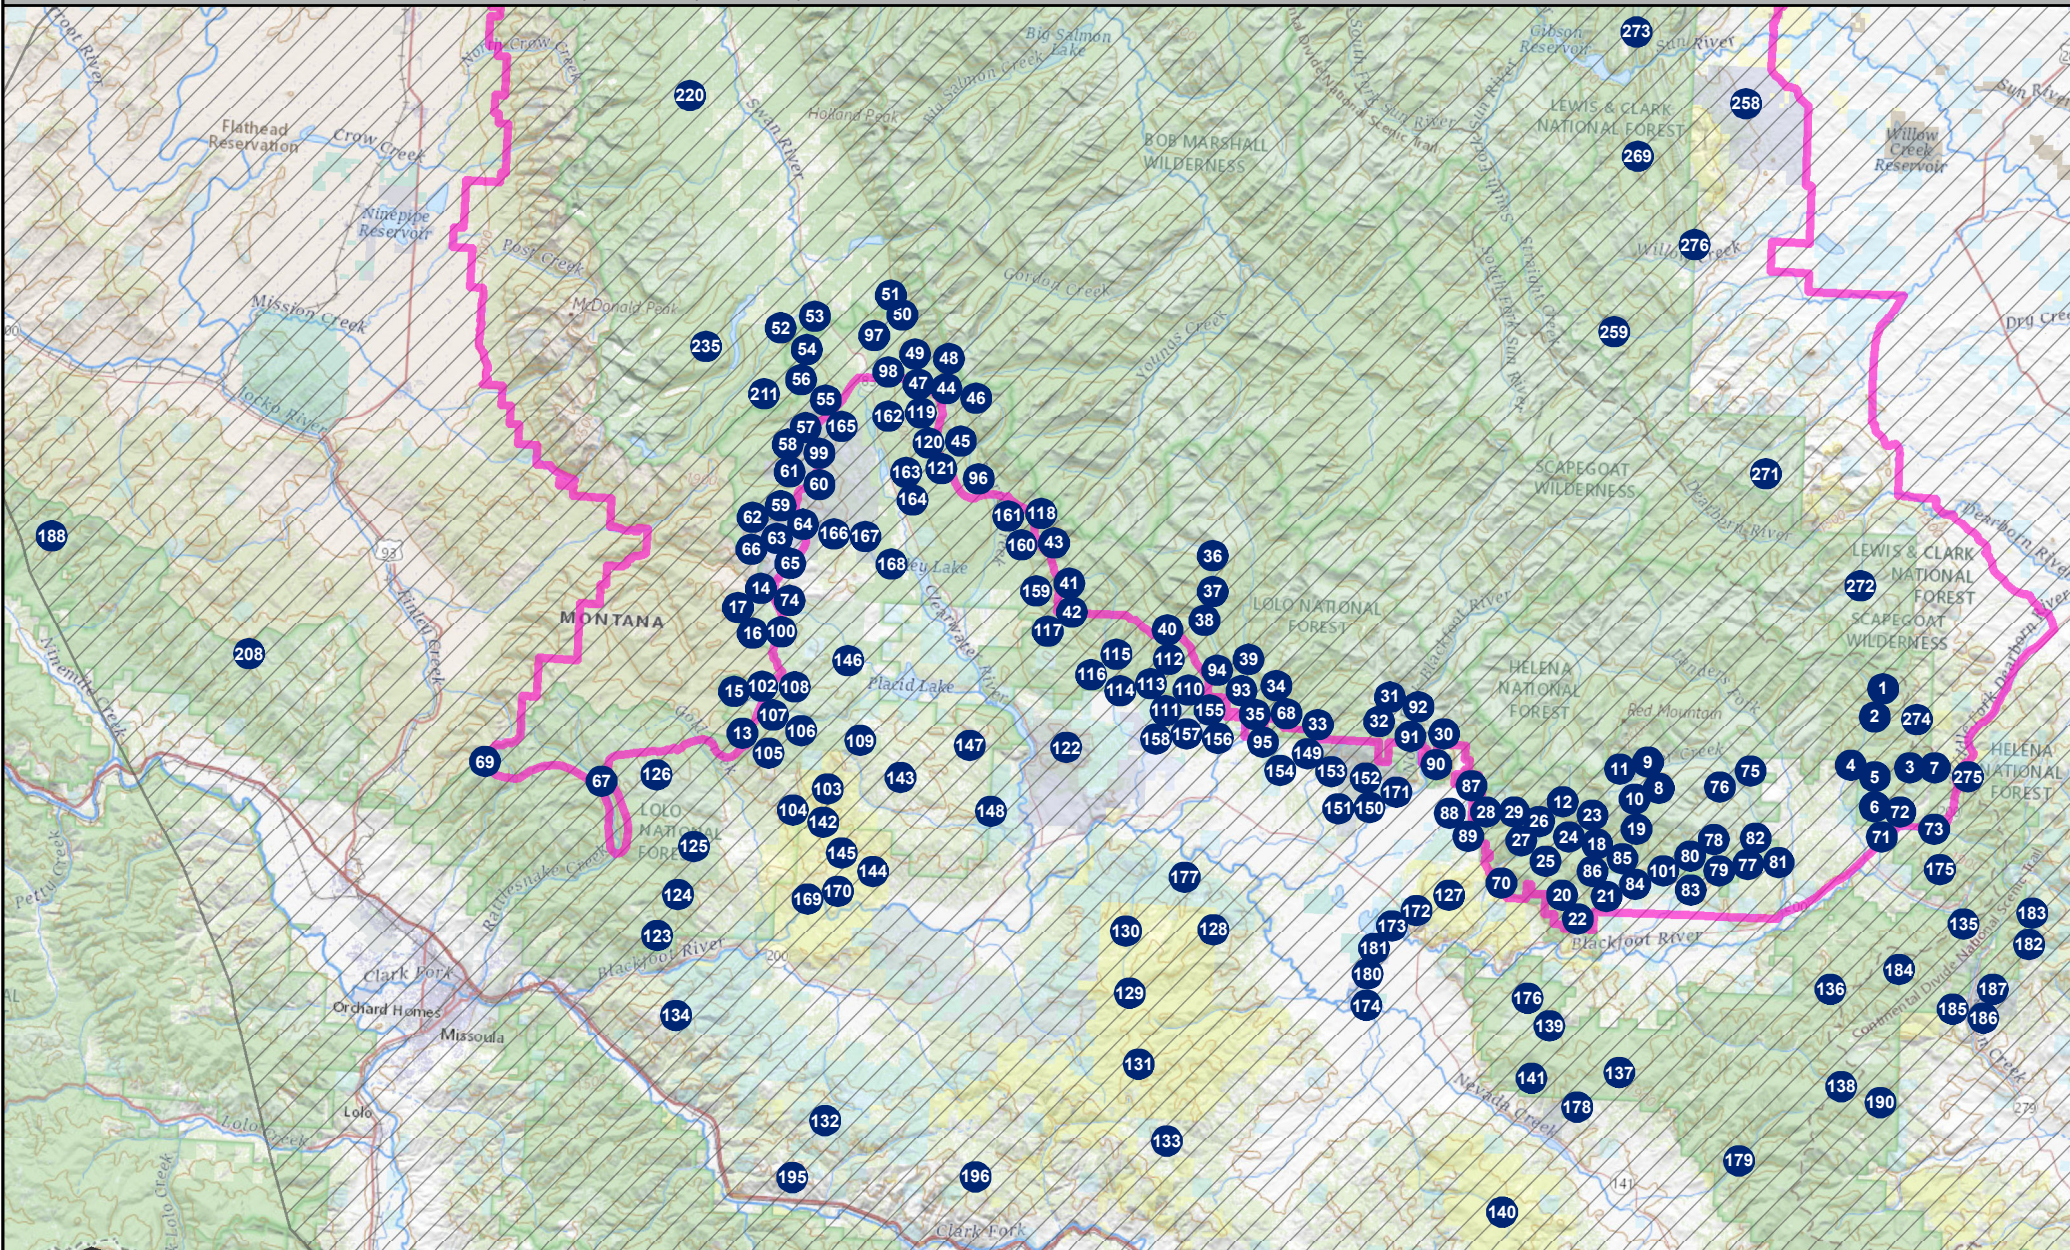

Grizzly Bear Recovery Zones in Montana

Proposed Grizzly Bear Relocation Sites

MONTANA FWP

Northern Continental Divide Ecosystem (NCDE) - Middle