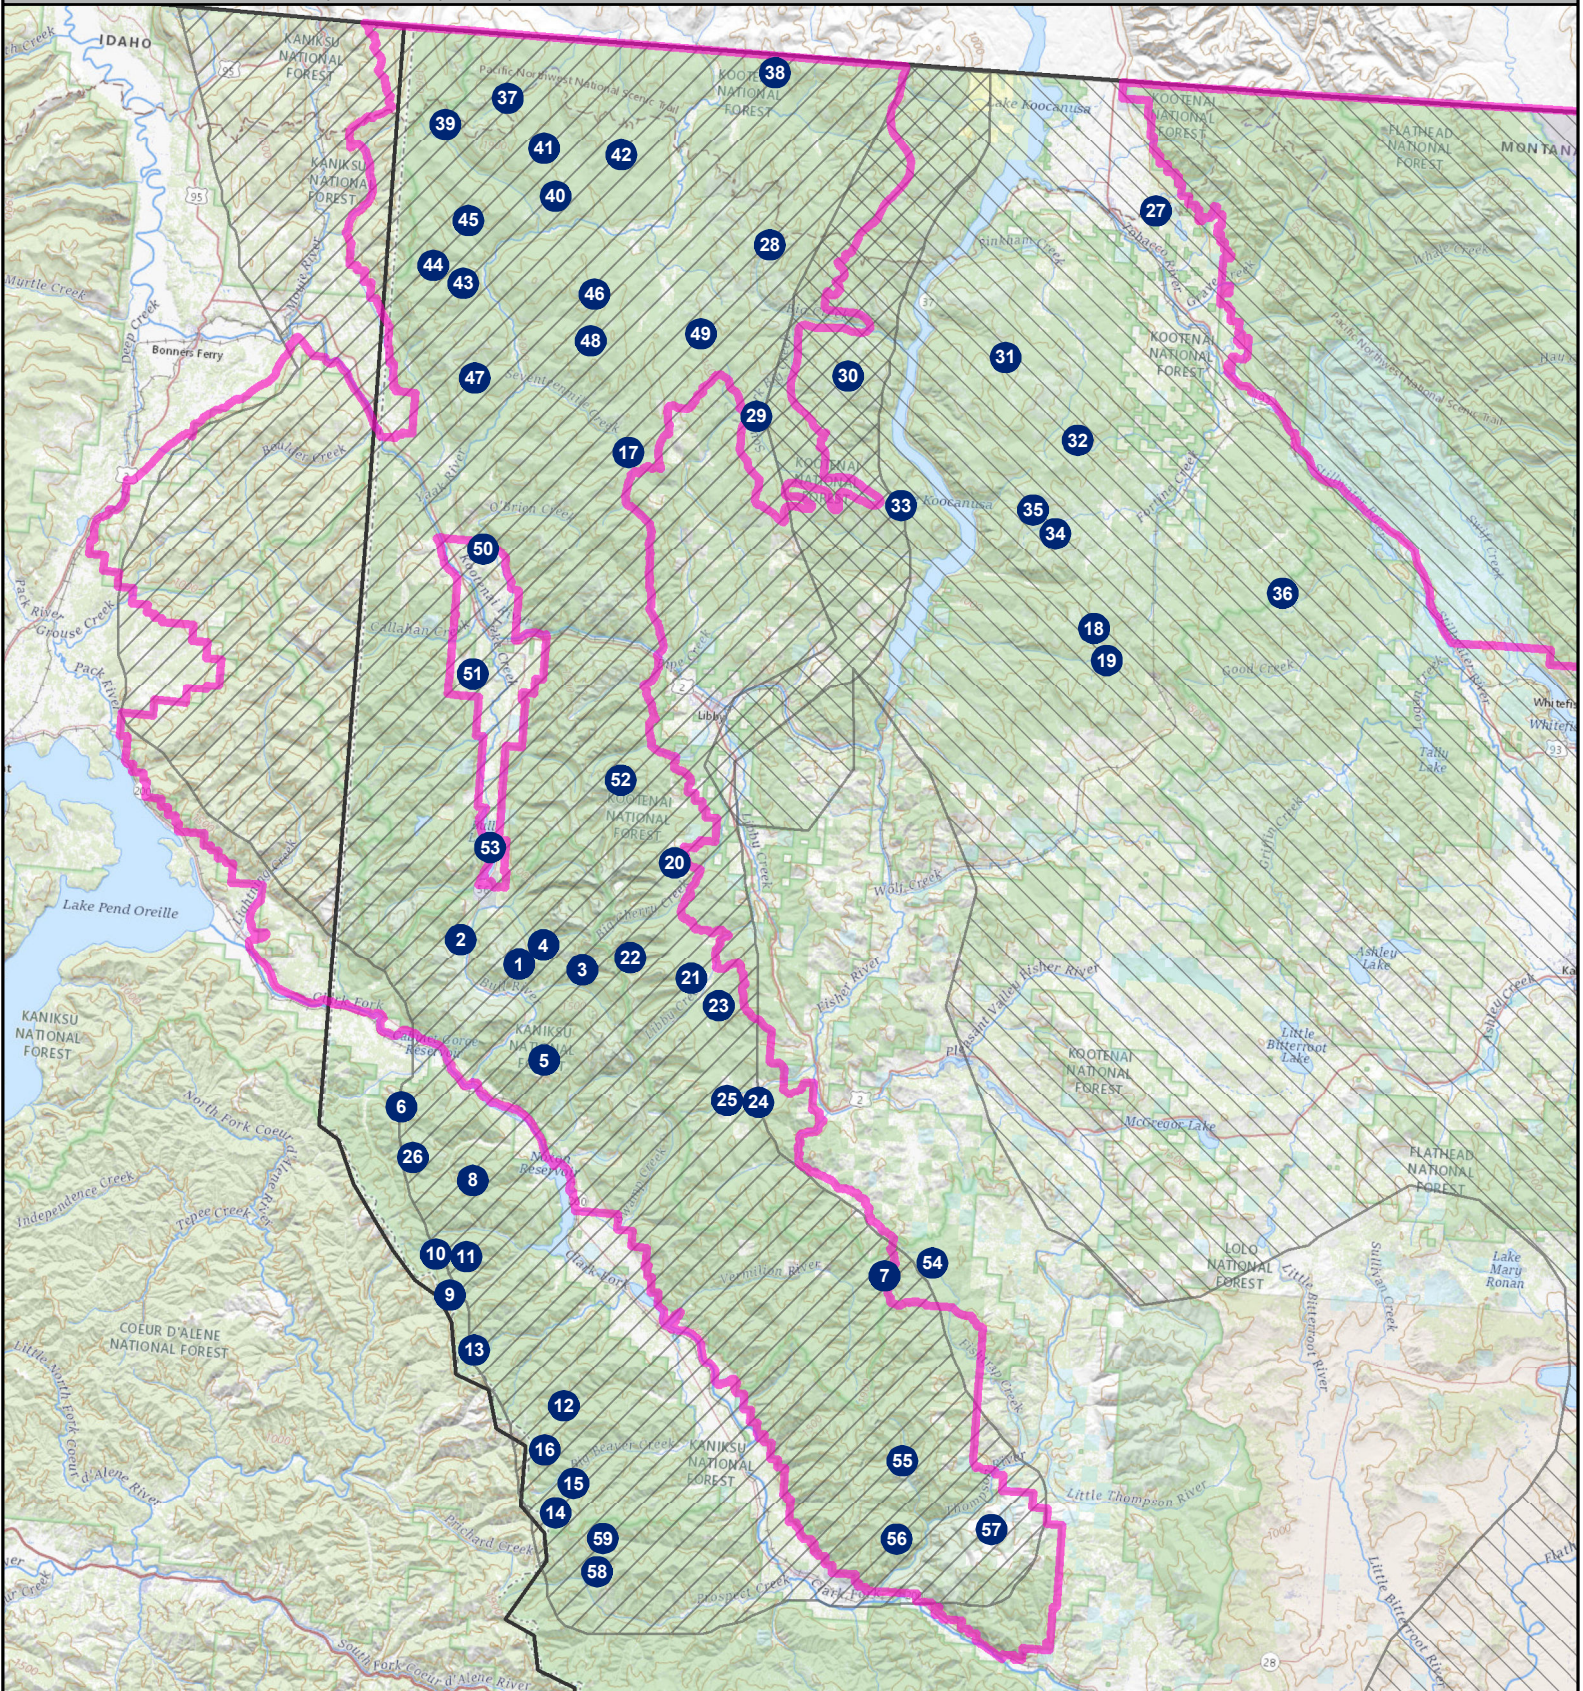

## Cabinet-Yaak Ecosystem (CYE)

- # Proposed Grizzly Bear Relocation Sites -- Locations are approximate and for display purposes only
- Grizzly Bear Recovery Zone Boundary
- CYE Grizzly Bear Occupied Habitat - 2020
- NCDE Grizzly Bear Occupied Habitat - 2020

8/30/2021  
ISR 0101427

Grizzly bear relocation sites, occupied habitat, and administrative boundaries provided by MFWP.  
Grizzly bear recovery zones provided by USFWS. Reference data provided by USGS.