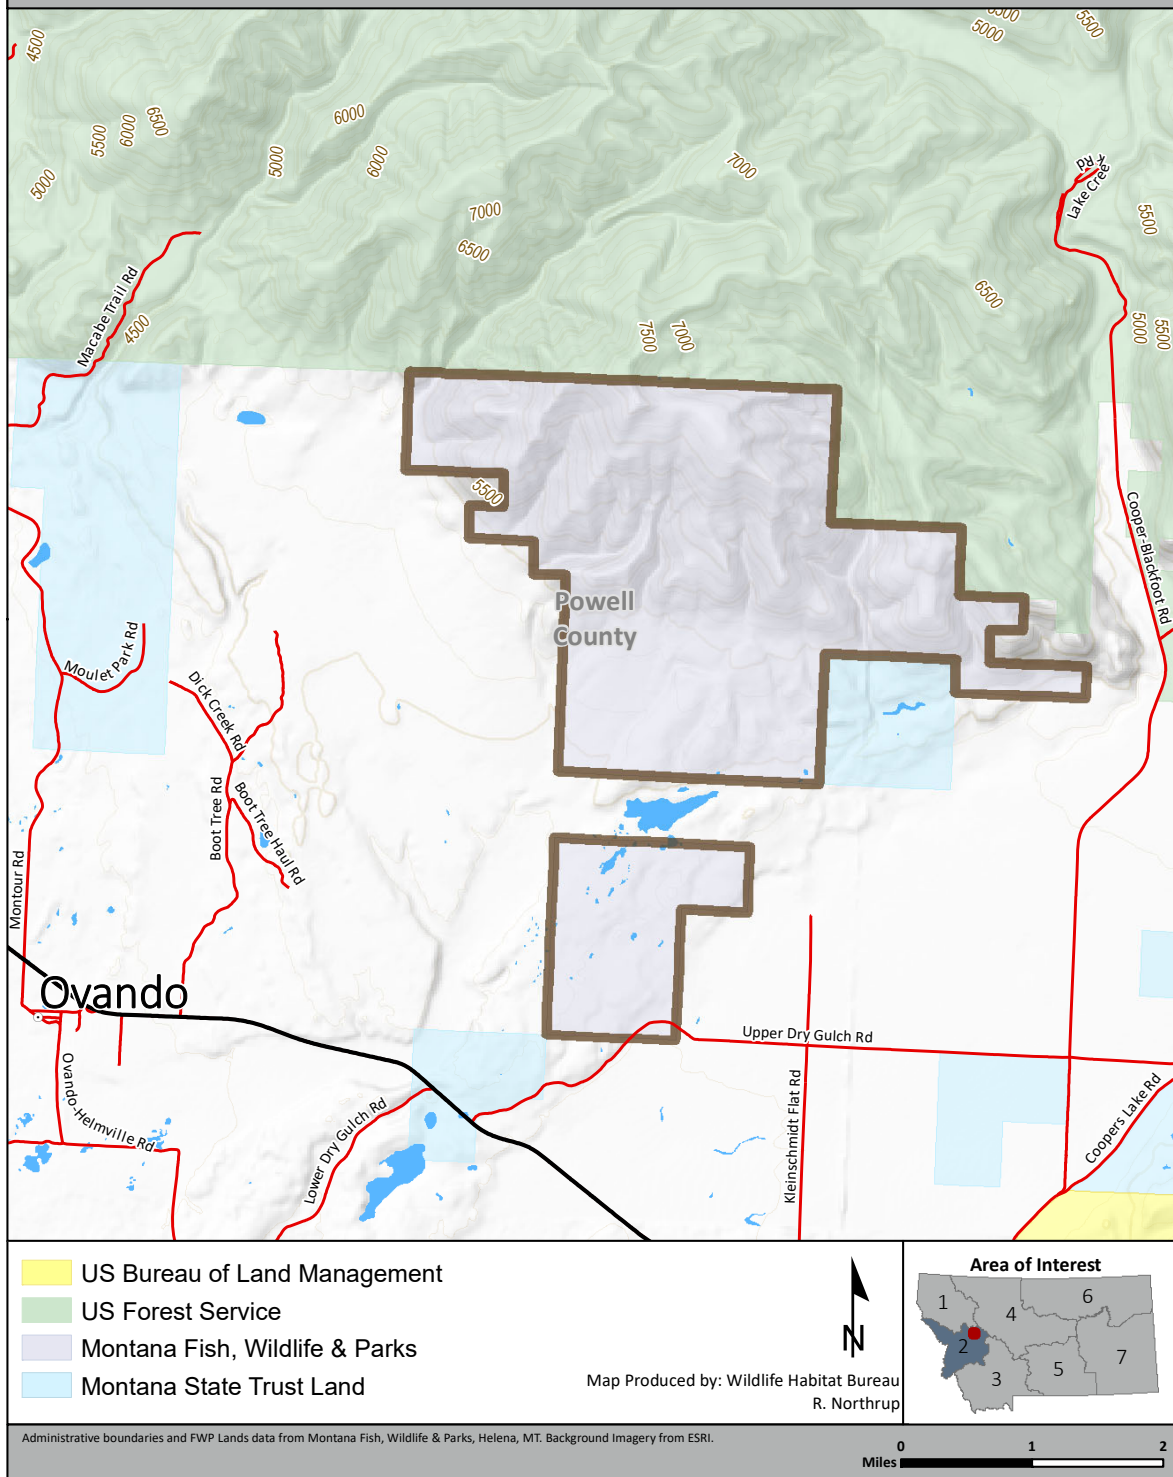

Forest Habitat Proposal Blackfoot-Clearwater WMA

MONTANA FWP

Figure 1. Location of the Ovando Mountain (north) and Doney Lake (south) parcels of the Blackfoot-Clearwater Wildlife Management Area, northeast of Ovando, Powell County.