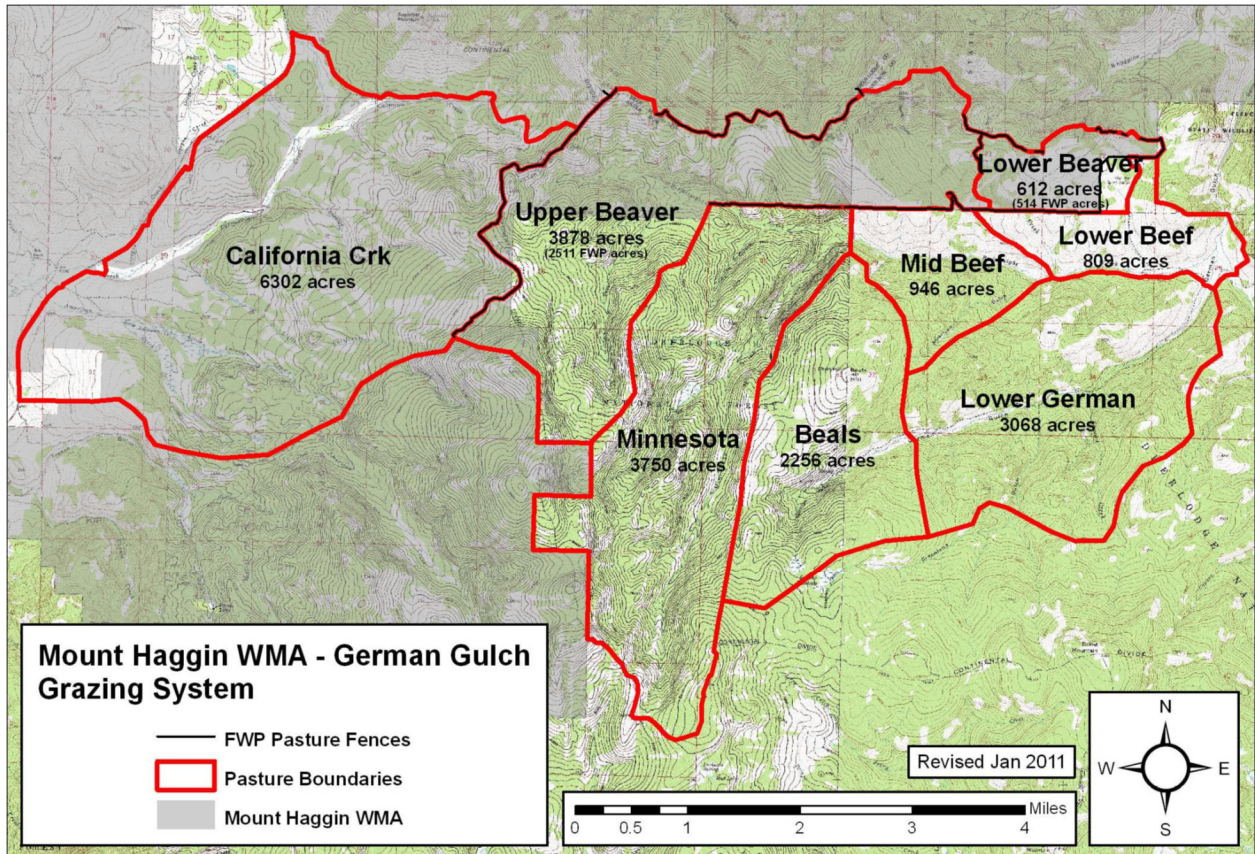

**Figure 1.** Mt Haggin Wildlife Management Area (WMA) and approximate location of the German Gulch Grazing System (red polygon).

**Figure 2.** Layout of pastures associated with the German Gulch Grazing System on Mt Haggin WMA.