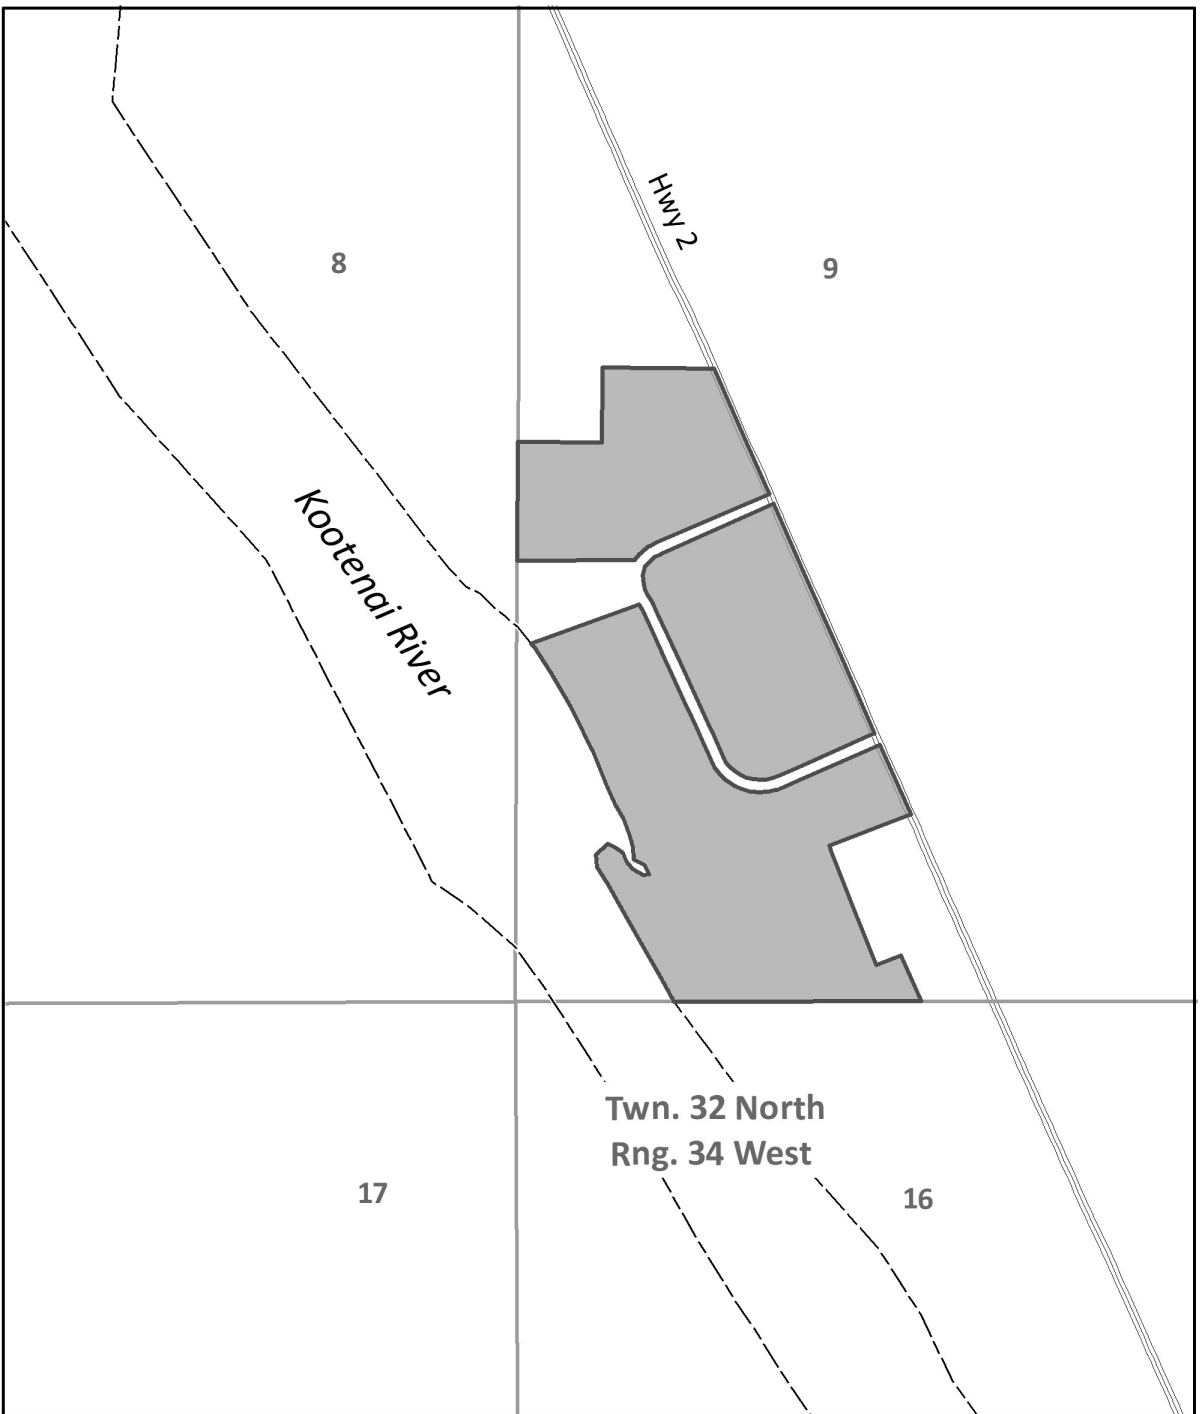

Cabinet-Purcell Linkage Initiative

Highway 2 Linkage Zone

Cabinet Mountains

Purcell Mountains

508

2

Troy, Montana

- Public Lands
- Protected Private Lands
- Developable Lands
- Yaak Mountain Project
(Vital Ground Ownership)
- Wild River Estates
- Linkage Zone

Wild River Conservation Easement 