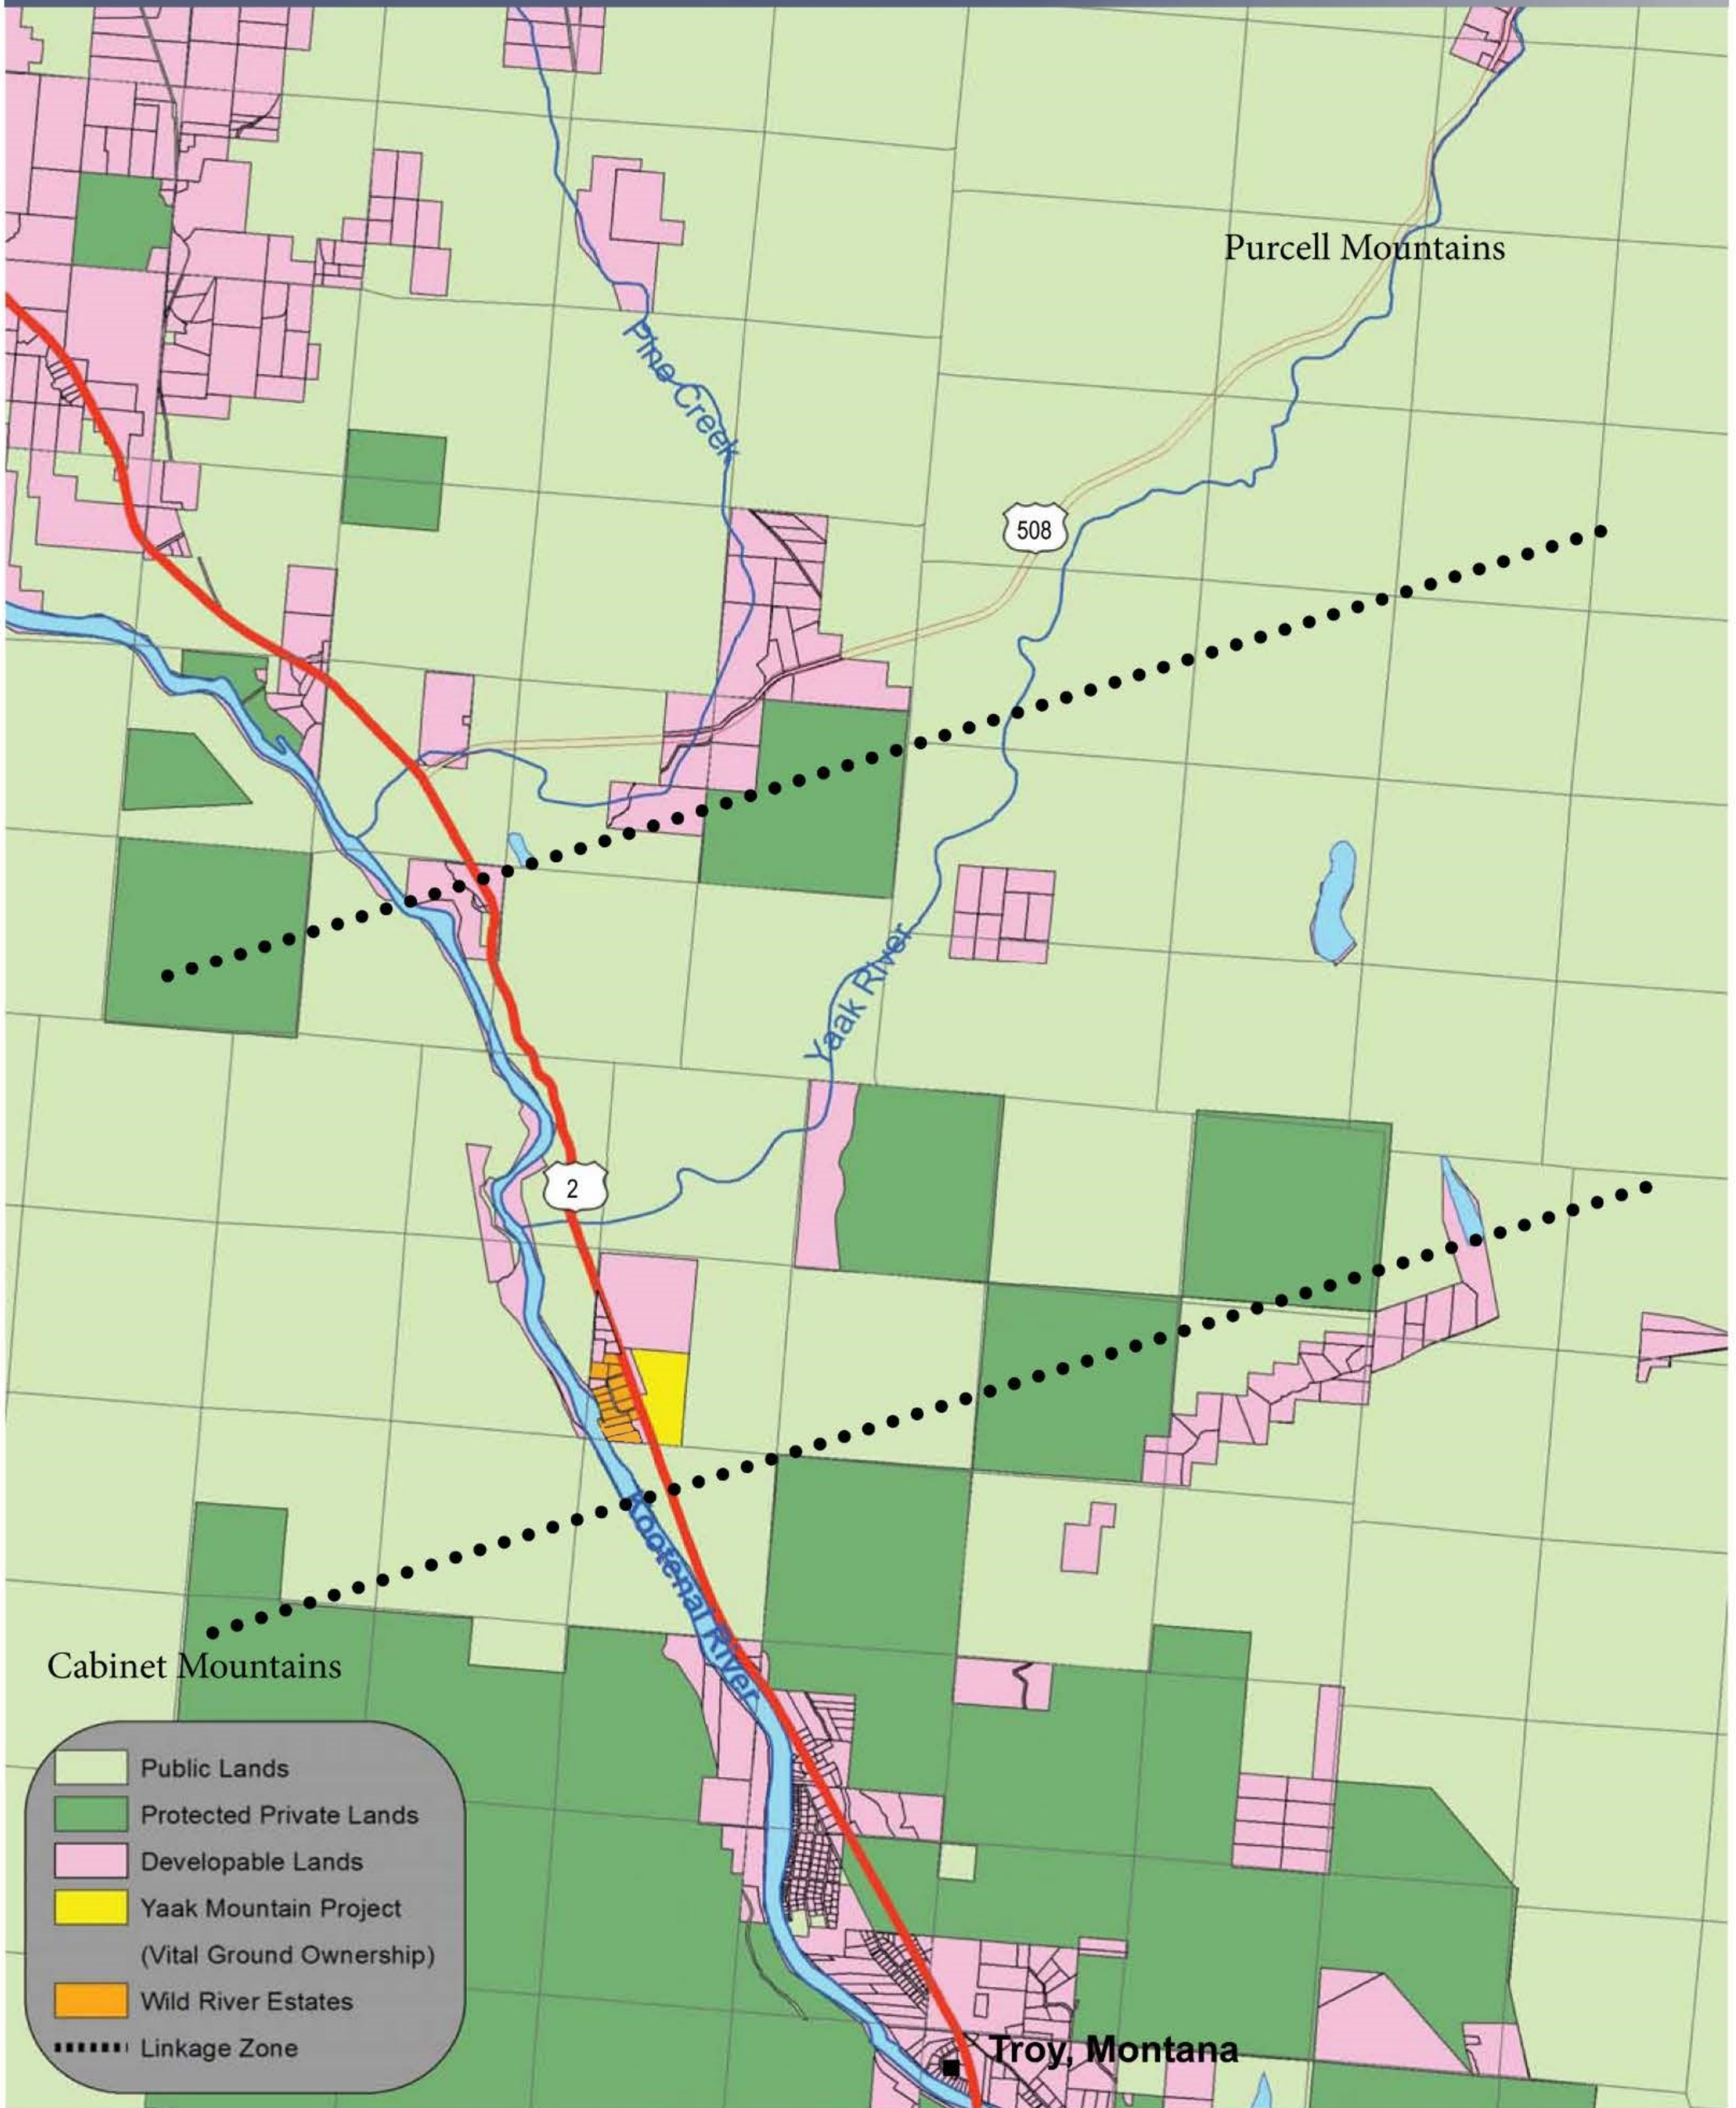

Cabinet-Purcell Linkage Initiative

Highway 2 Linkage Zone

Cabinet Mountains

Purcell Mountains

508

2

Troy, Montana

- Public Lands
- Protected Private Lands
- Developable Lands
- Yaak Mountain Project
(Vital Ground Ownership)
- Wild River Estates
- Linkage Zone

Wild River Conservation Easement 