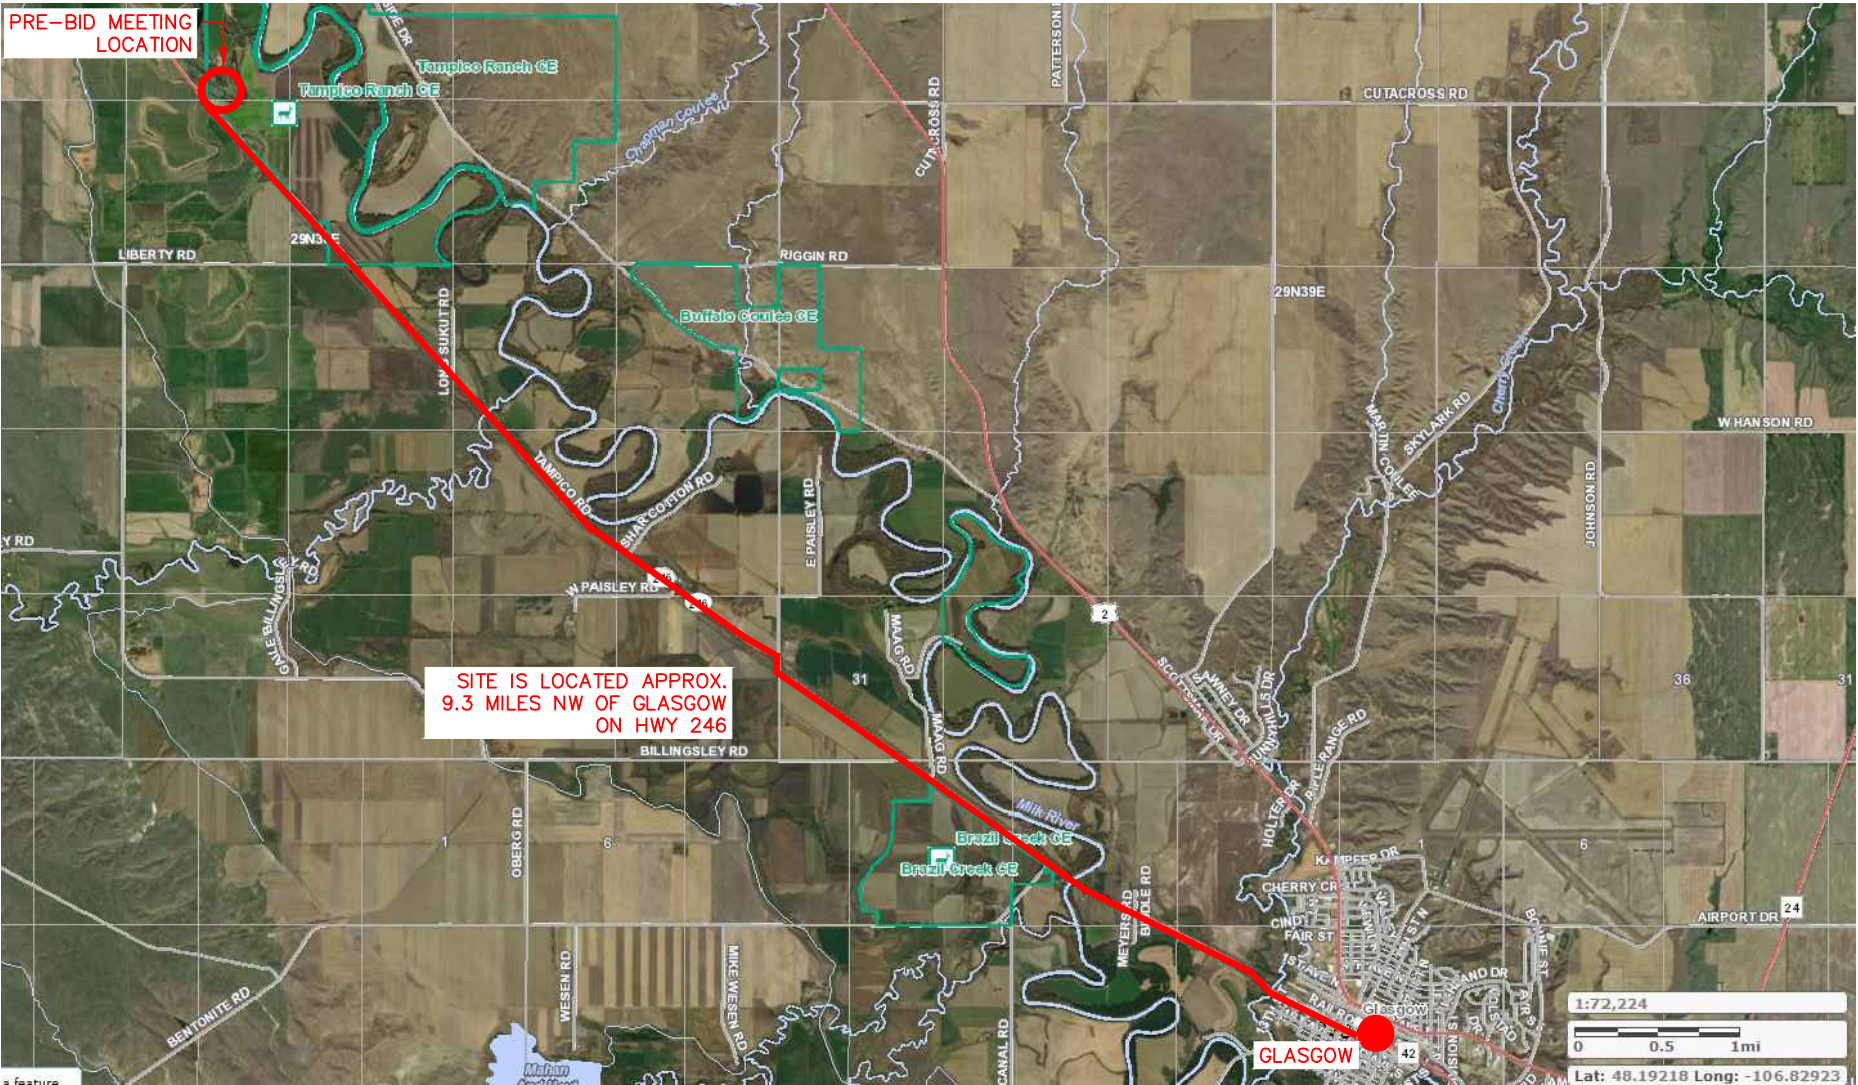

PRE-BID MEETING LOCATION

SITE IS LOCATED APPROX.
9.3 MILES NW OF GLASGOW
ON HWY 246

GLASGOW

1:72,224

0 0.5 1mi

Lat: 48.19218 Long: -106.82923