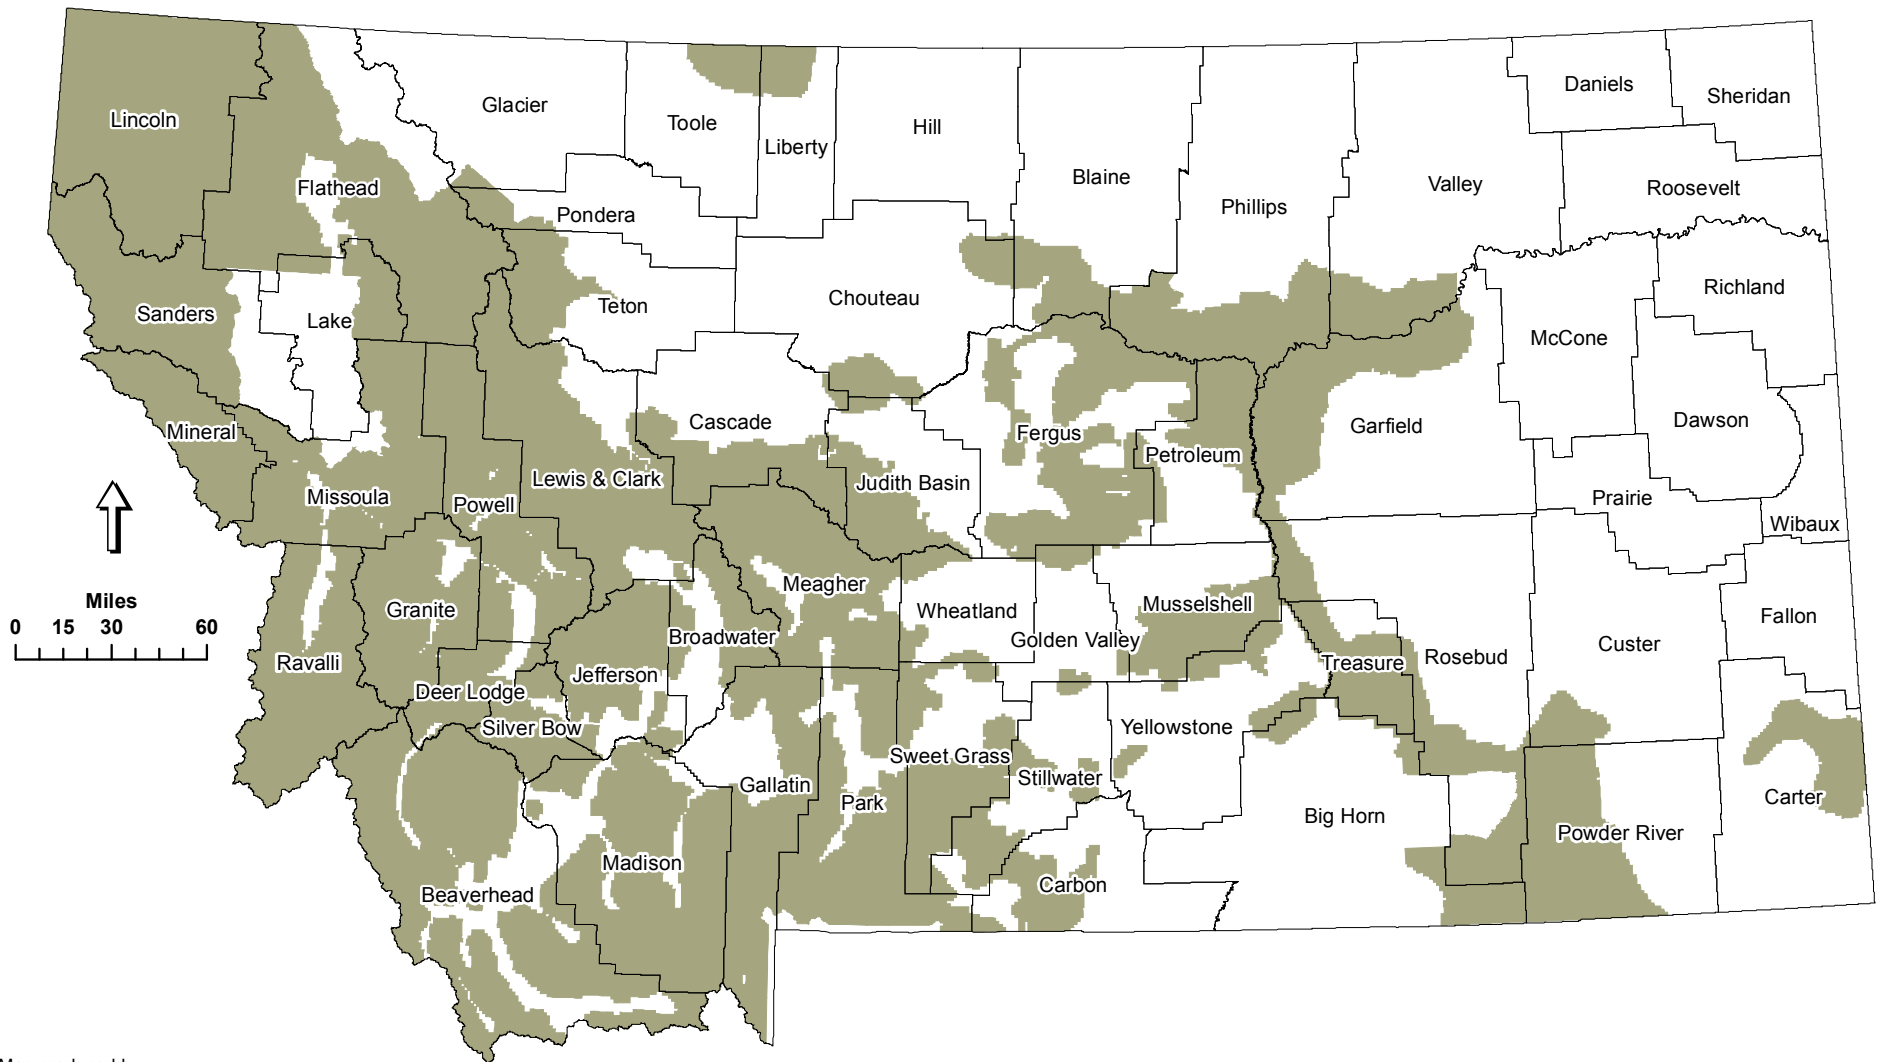

2018 Montana Elk Distribution and Population Estimate

Map produced by:

Montana Fish, Wildlife & Parks
Geographic Data Services
Helena, MT

\\Projects\213\PopulationAndDistributionMaps\2018
Elk2018
SW - 7/12/2018

Land Ownership	Distribution Acres
Private	15,708,308
Public	22,408,219
Total	38,116,527

Elk Distribution

Note: Distributions are not mapped within Indian Reservations or National Parks.