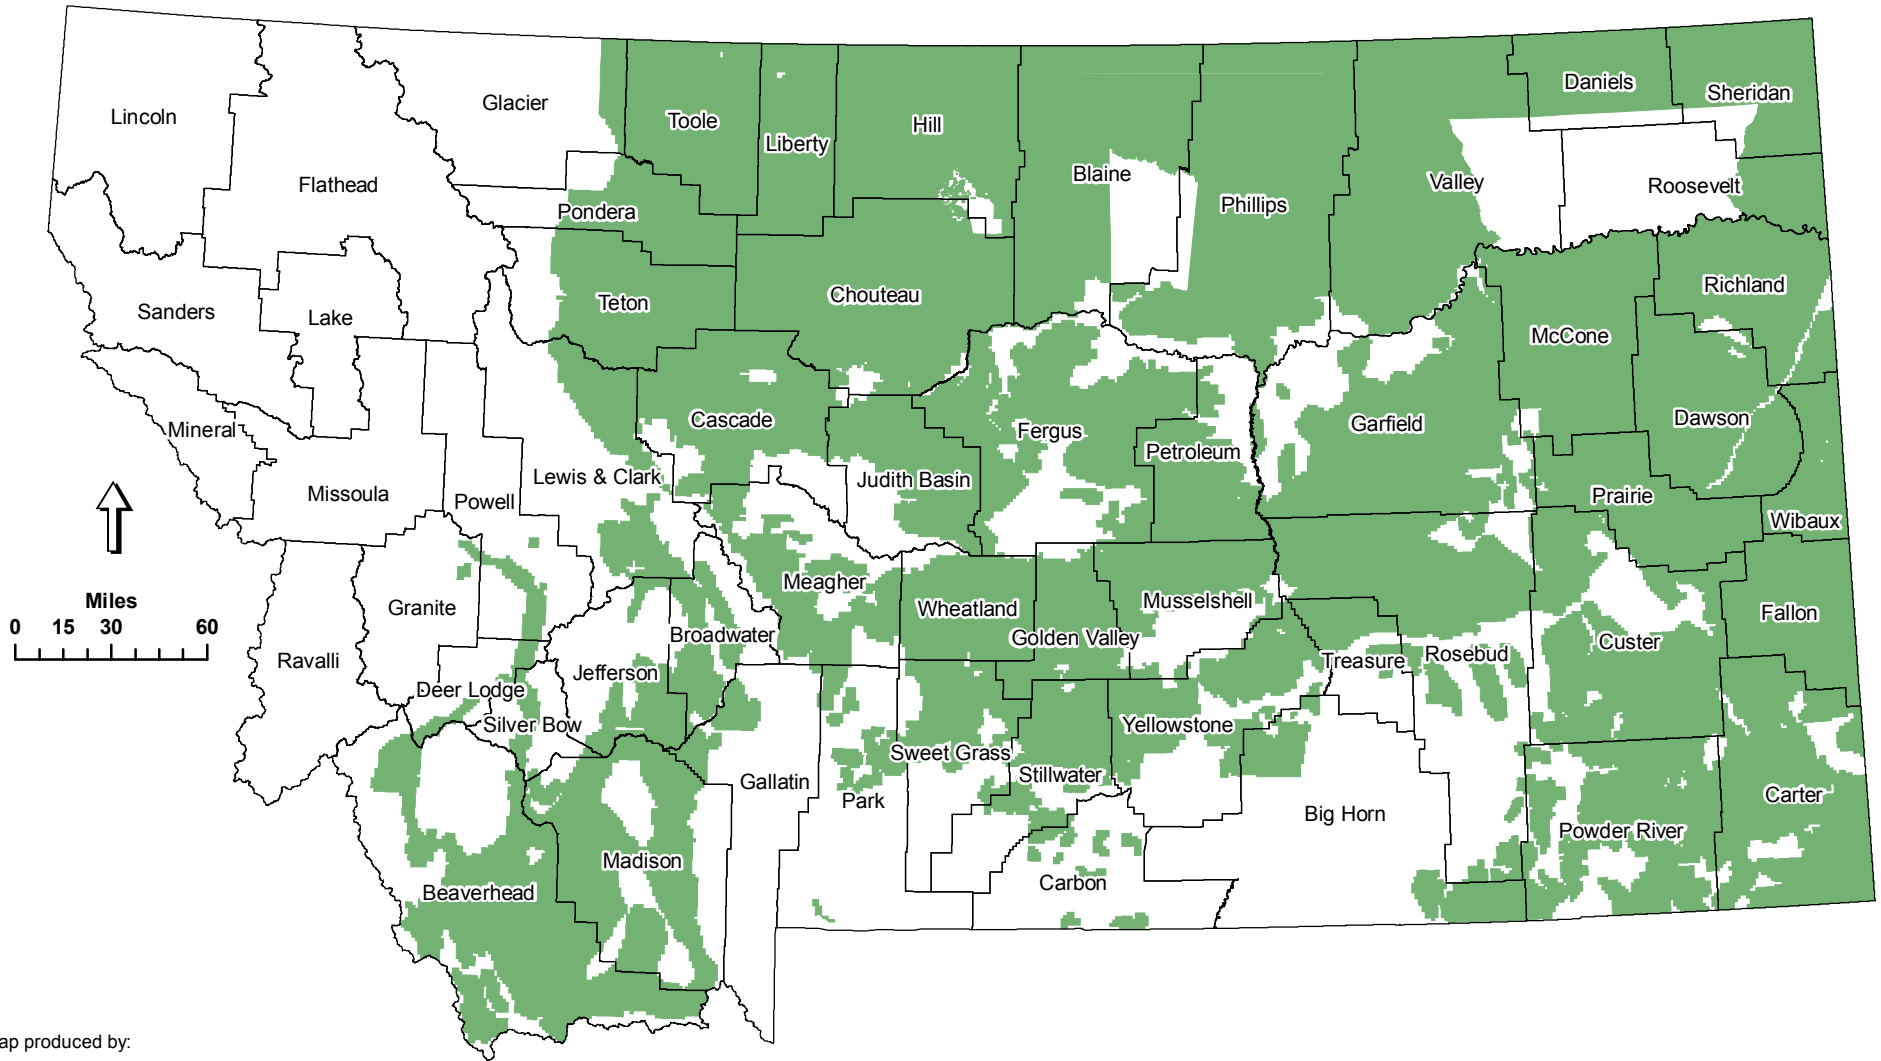

# 2017 Montana Antelope Distribution and Population Estimate

Map produced by:

Montana Fish, Wildlife & Parks  
Data Services Section  
Helena, MT

\\Projects\213\_DGLM\_Wildlife  
\\PopulationAndDistributionMaps\2017\Ant2017.mxd  
MAM - 9/22/2017

Land Ownership	Distribution Acres
Private	39,652,985
Public	11,826,951
<b>Total</b>	<b>51,479,936</b>

 **Antelope Distribution  
(Population Estimate = 157,965)**

Note: Distributions are not mapped within Indian Reservations or National Parks.

**Montana Fish,  
Wildlife & Parks**