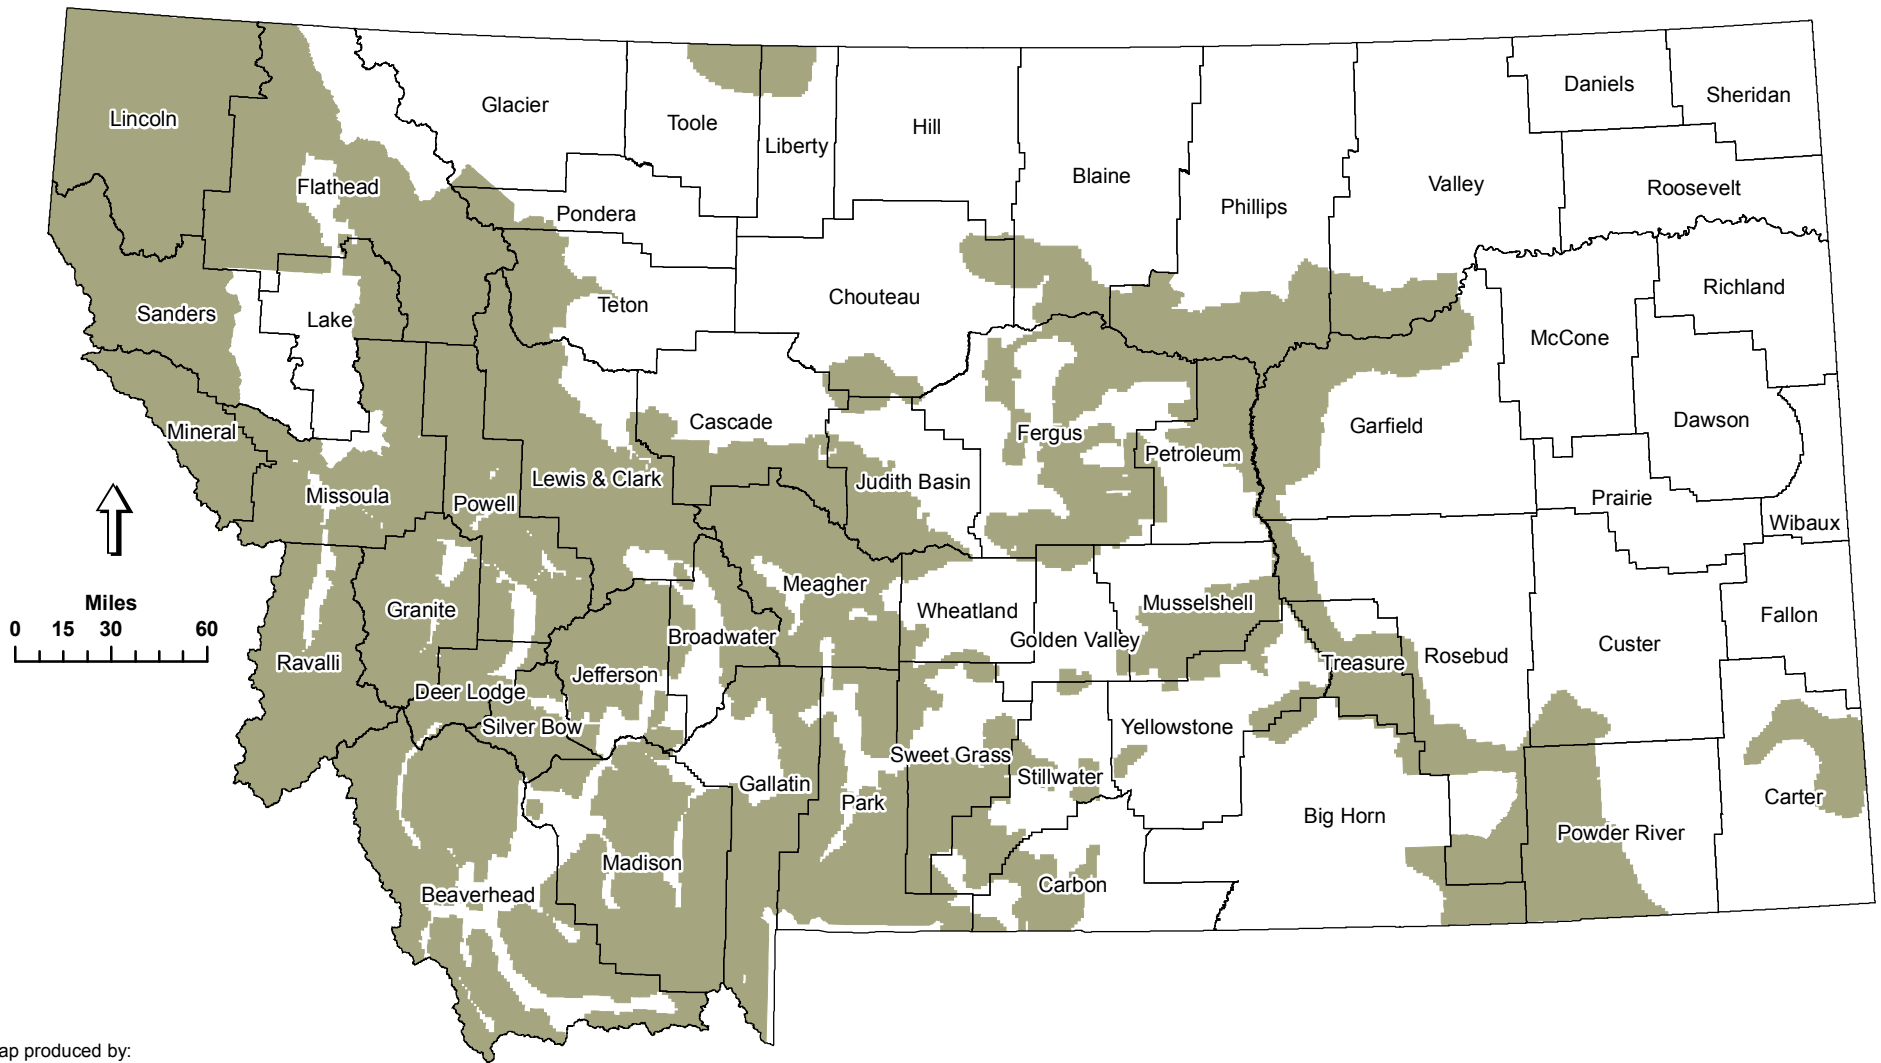

2017 Montana Elk Distribution and Population Estimate

Map produced by:

Montana Fish, Wildlife & Parks
 Geographic Data Services
 Helena, MT

\\Projects\213\PopulationAndDistributionMaps\2017
 \Elk2017
 MAM - 6/27/2017

Land Ownership	Distribution Acres
Private	15,708,308
Public	22,408,219
Total	38,116,527

 **Elk Distribution**
(Population Estimate = 176,716)

Note: Distributions are not mapped within Indian Reservations or National Parks.

**Montana Fish,
 Wildlife & Parks**