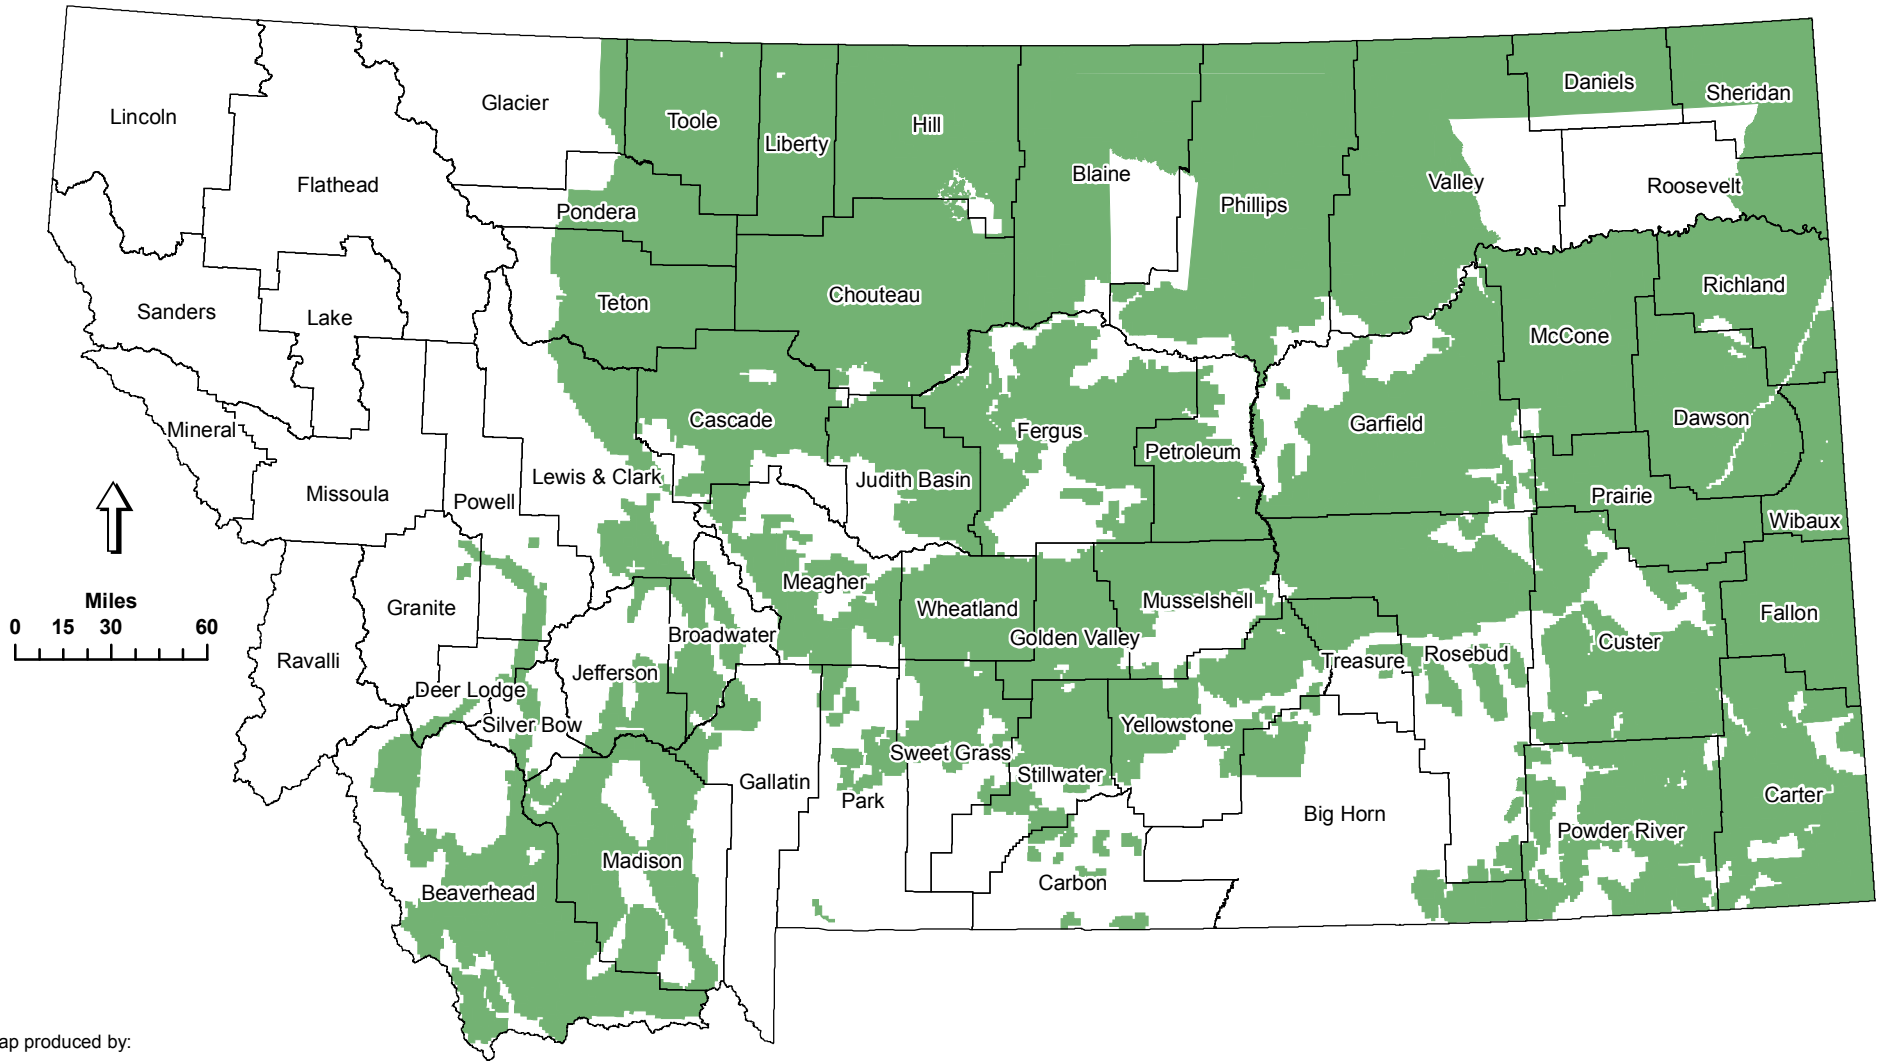

2016 Montana Antelope Distribution and Population Estimate

Map produced by:

Montana Fish, Wildlife & Parks
Data Services Section
Helena, MT

\\Projects\213_DGLM_Wildlife
\\PopulationAndDistributionMaps\2016\Ant2016.mxd
MAM - 12/3/2016

Land Ownership	Distribution Acres
Private	39,652,985
Public	11,826,951
Total	51,479,936

Antelope Distribution
(Population Estimate = 159,215)

Note: Distributions are not mapped within Indian Reservations or National Parks.

**Montana Fish,
Wildlife & Parks**