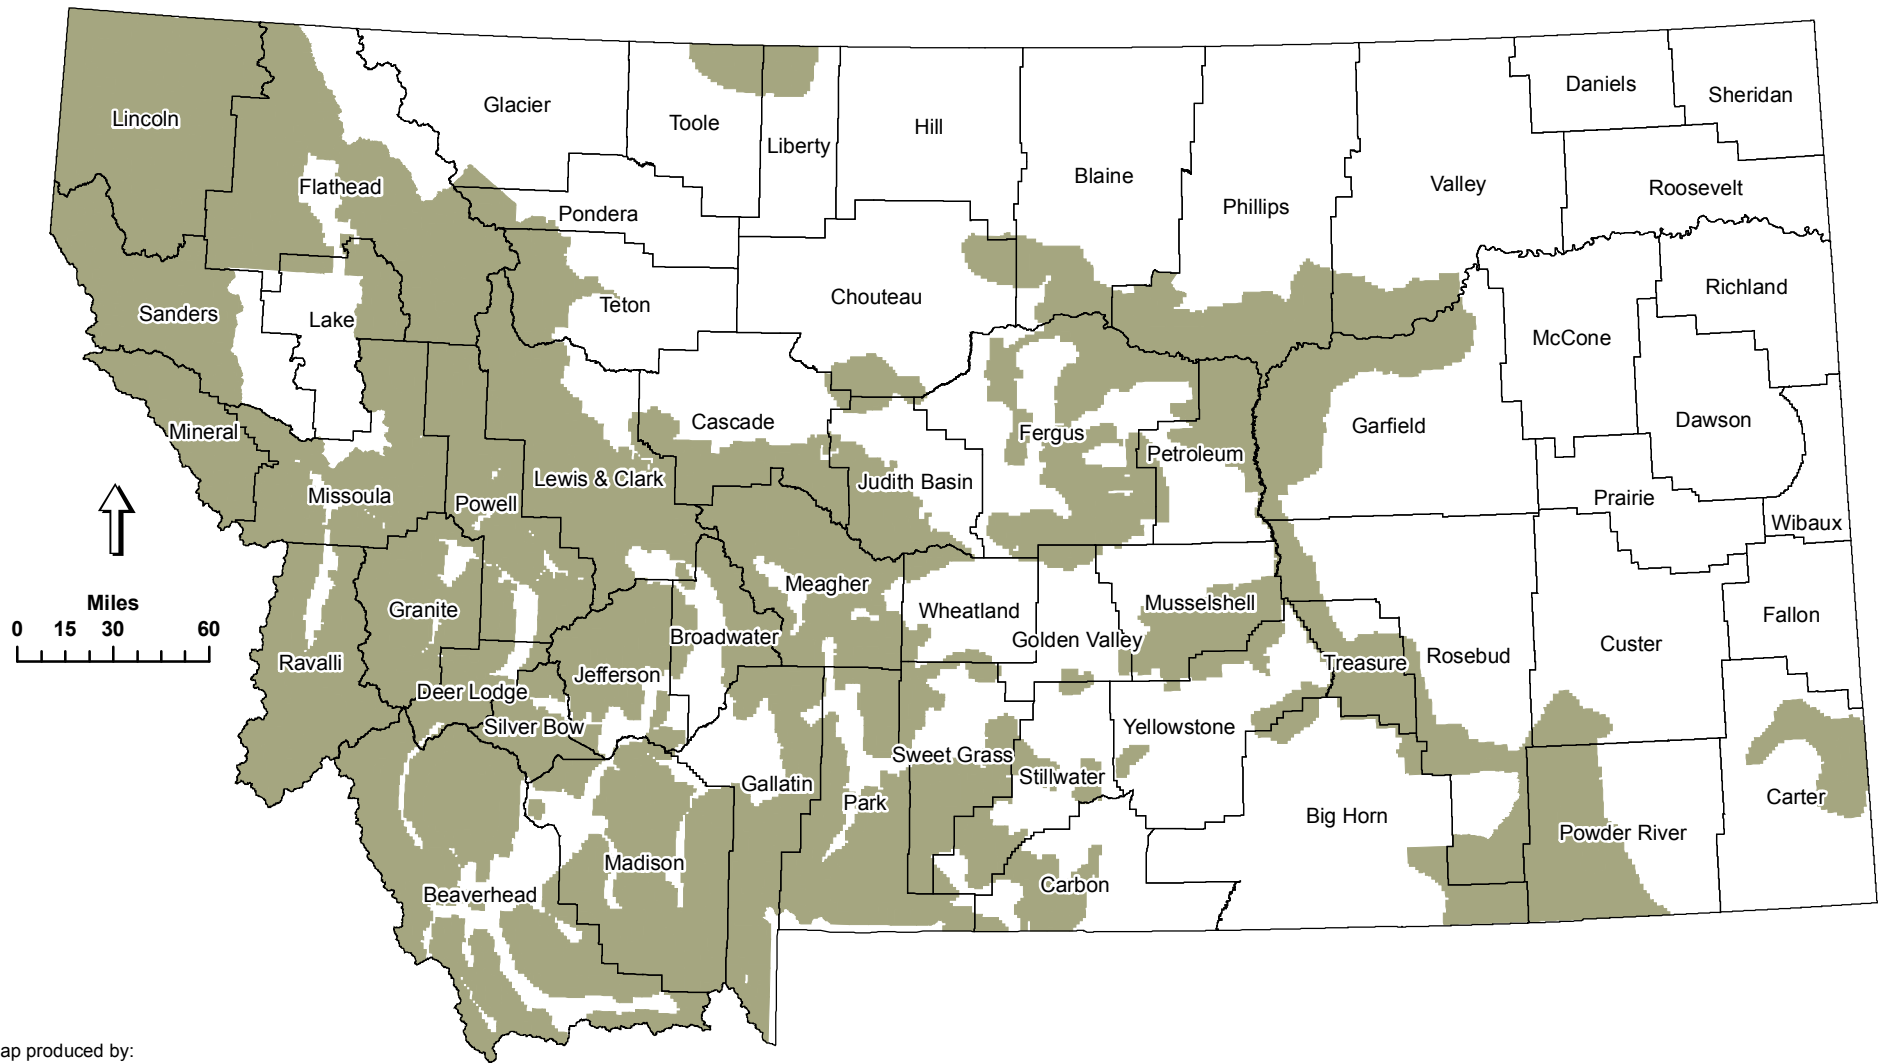

# 2015 Montana Elk Distribution and Population Estimate

Map produced by:

Montana Fish, Wildlife & Parks  
Data Services Section  
Helena, MT

\\Projects\421\_PopulationAndDistributionMaps\2015  
Elk2015.mxd  
MAM - 7/1/2015

Land Ownership	Distribution Acres
Private	15,708,308
Public	22,408,219
Total	38,116,527

 **Elk Distribution**  
(Population Estimate = 167,158)

Note: Distributions are not mapped within Indian Reservations or National Parks.

**Montana Fish,  
Wildlife & Parks**