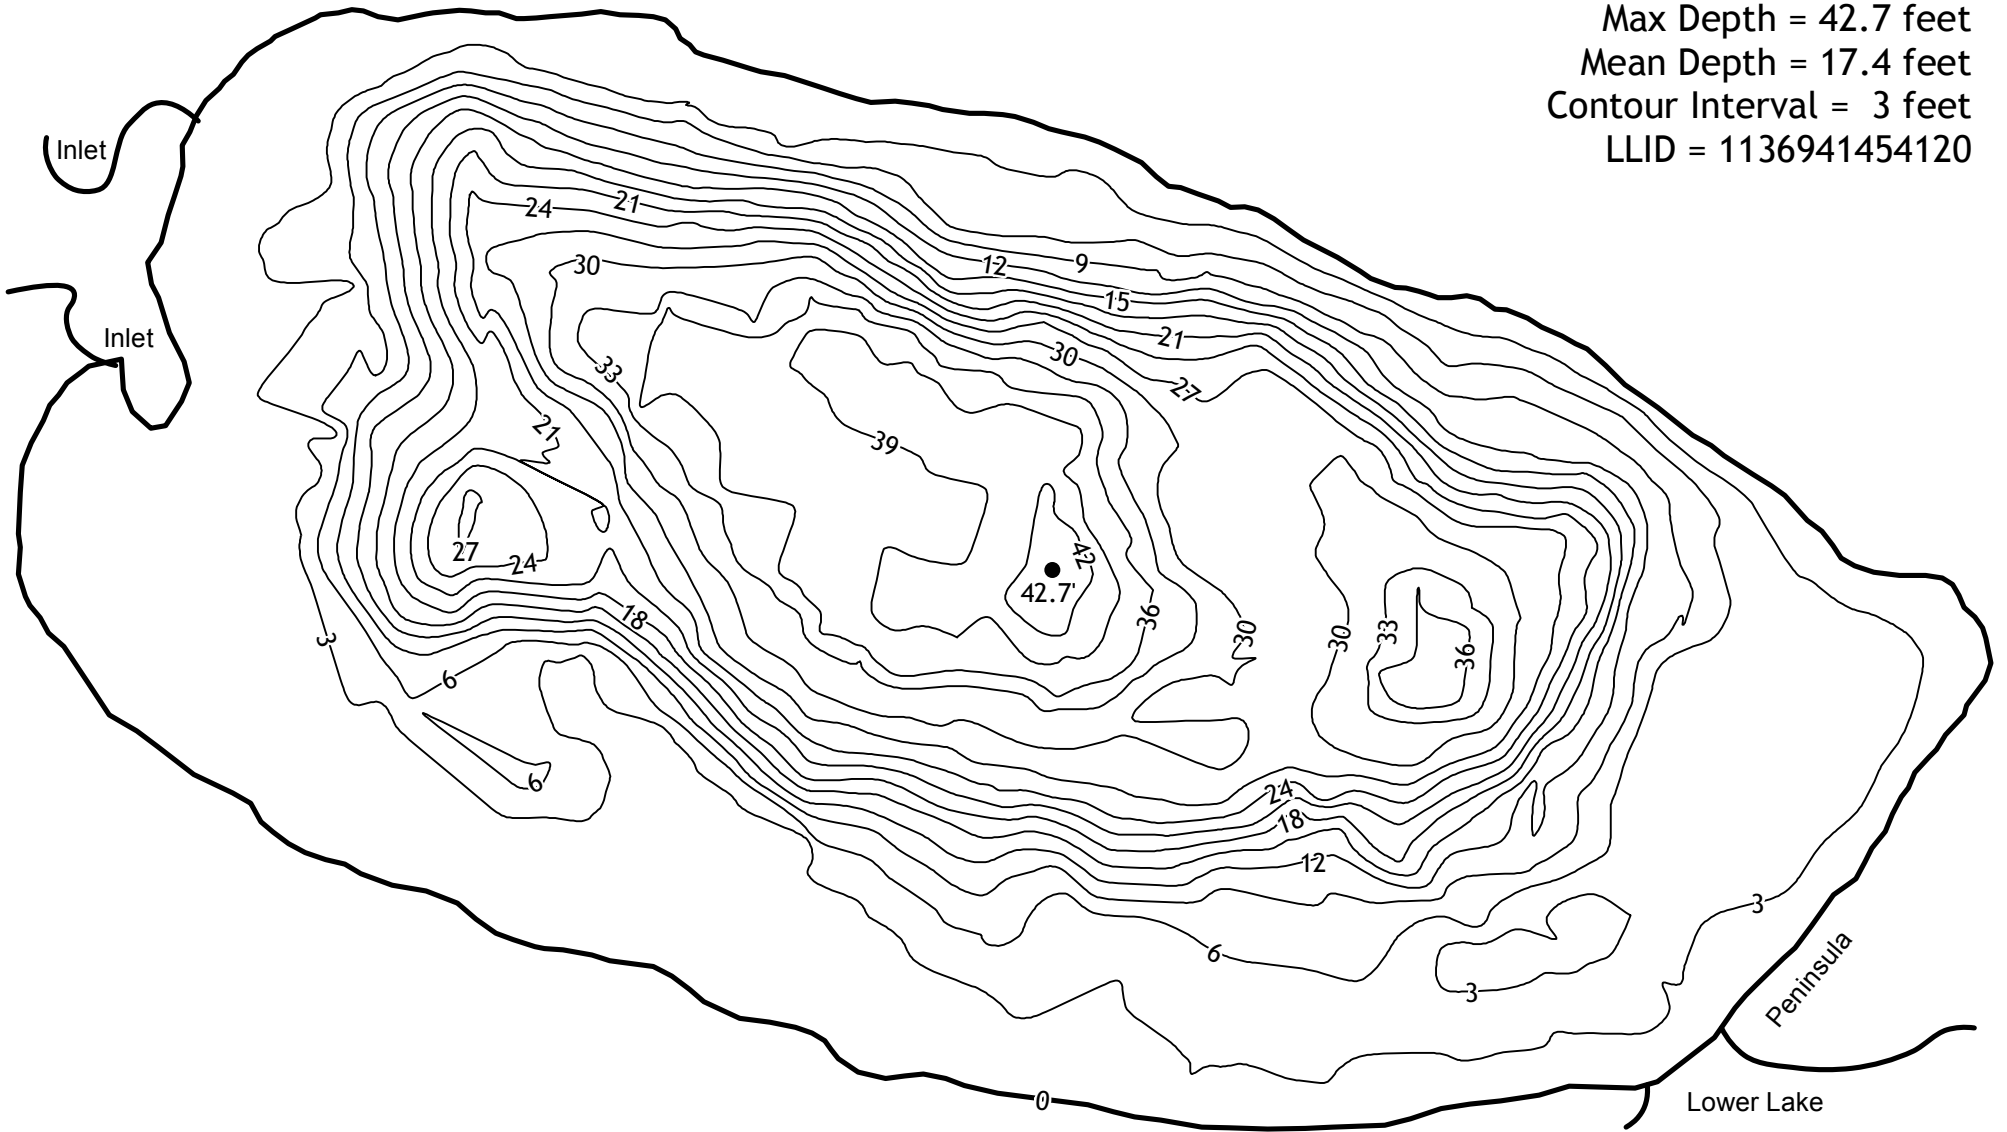

Twin Lakes

Surface Area = 77.9 acres
Volume = 1126.4 acre-feet
Max Depth = 42.7 feet
Mean Depth = 17.4 feet
Contour Interval = 3 feet
LLID = 1136941454120

Map and 3 foot contours produced in ArcGIS using 3-D Analyst from field data collected 08/06/2013 by Scott Lula. Montana Fish, Wildlife & Parks - Helena, MT ISR 22093 - 01/09/2014 - asp