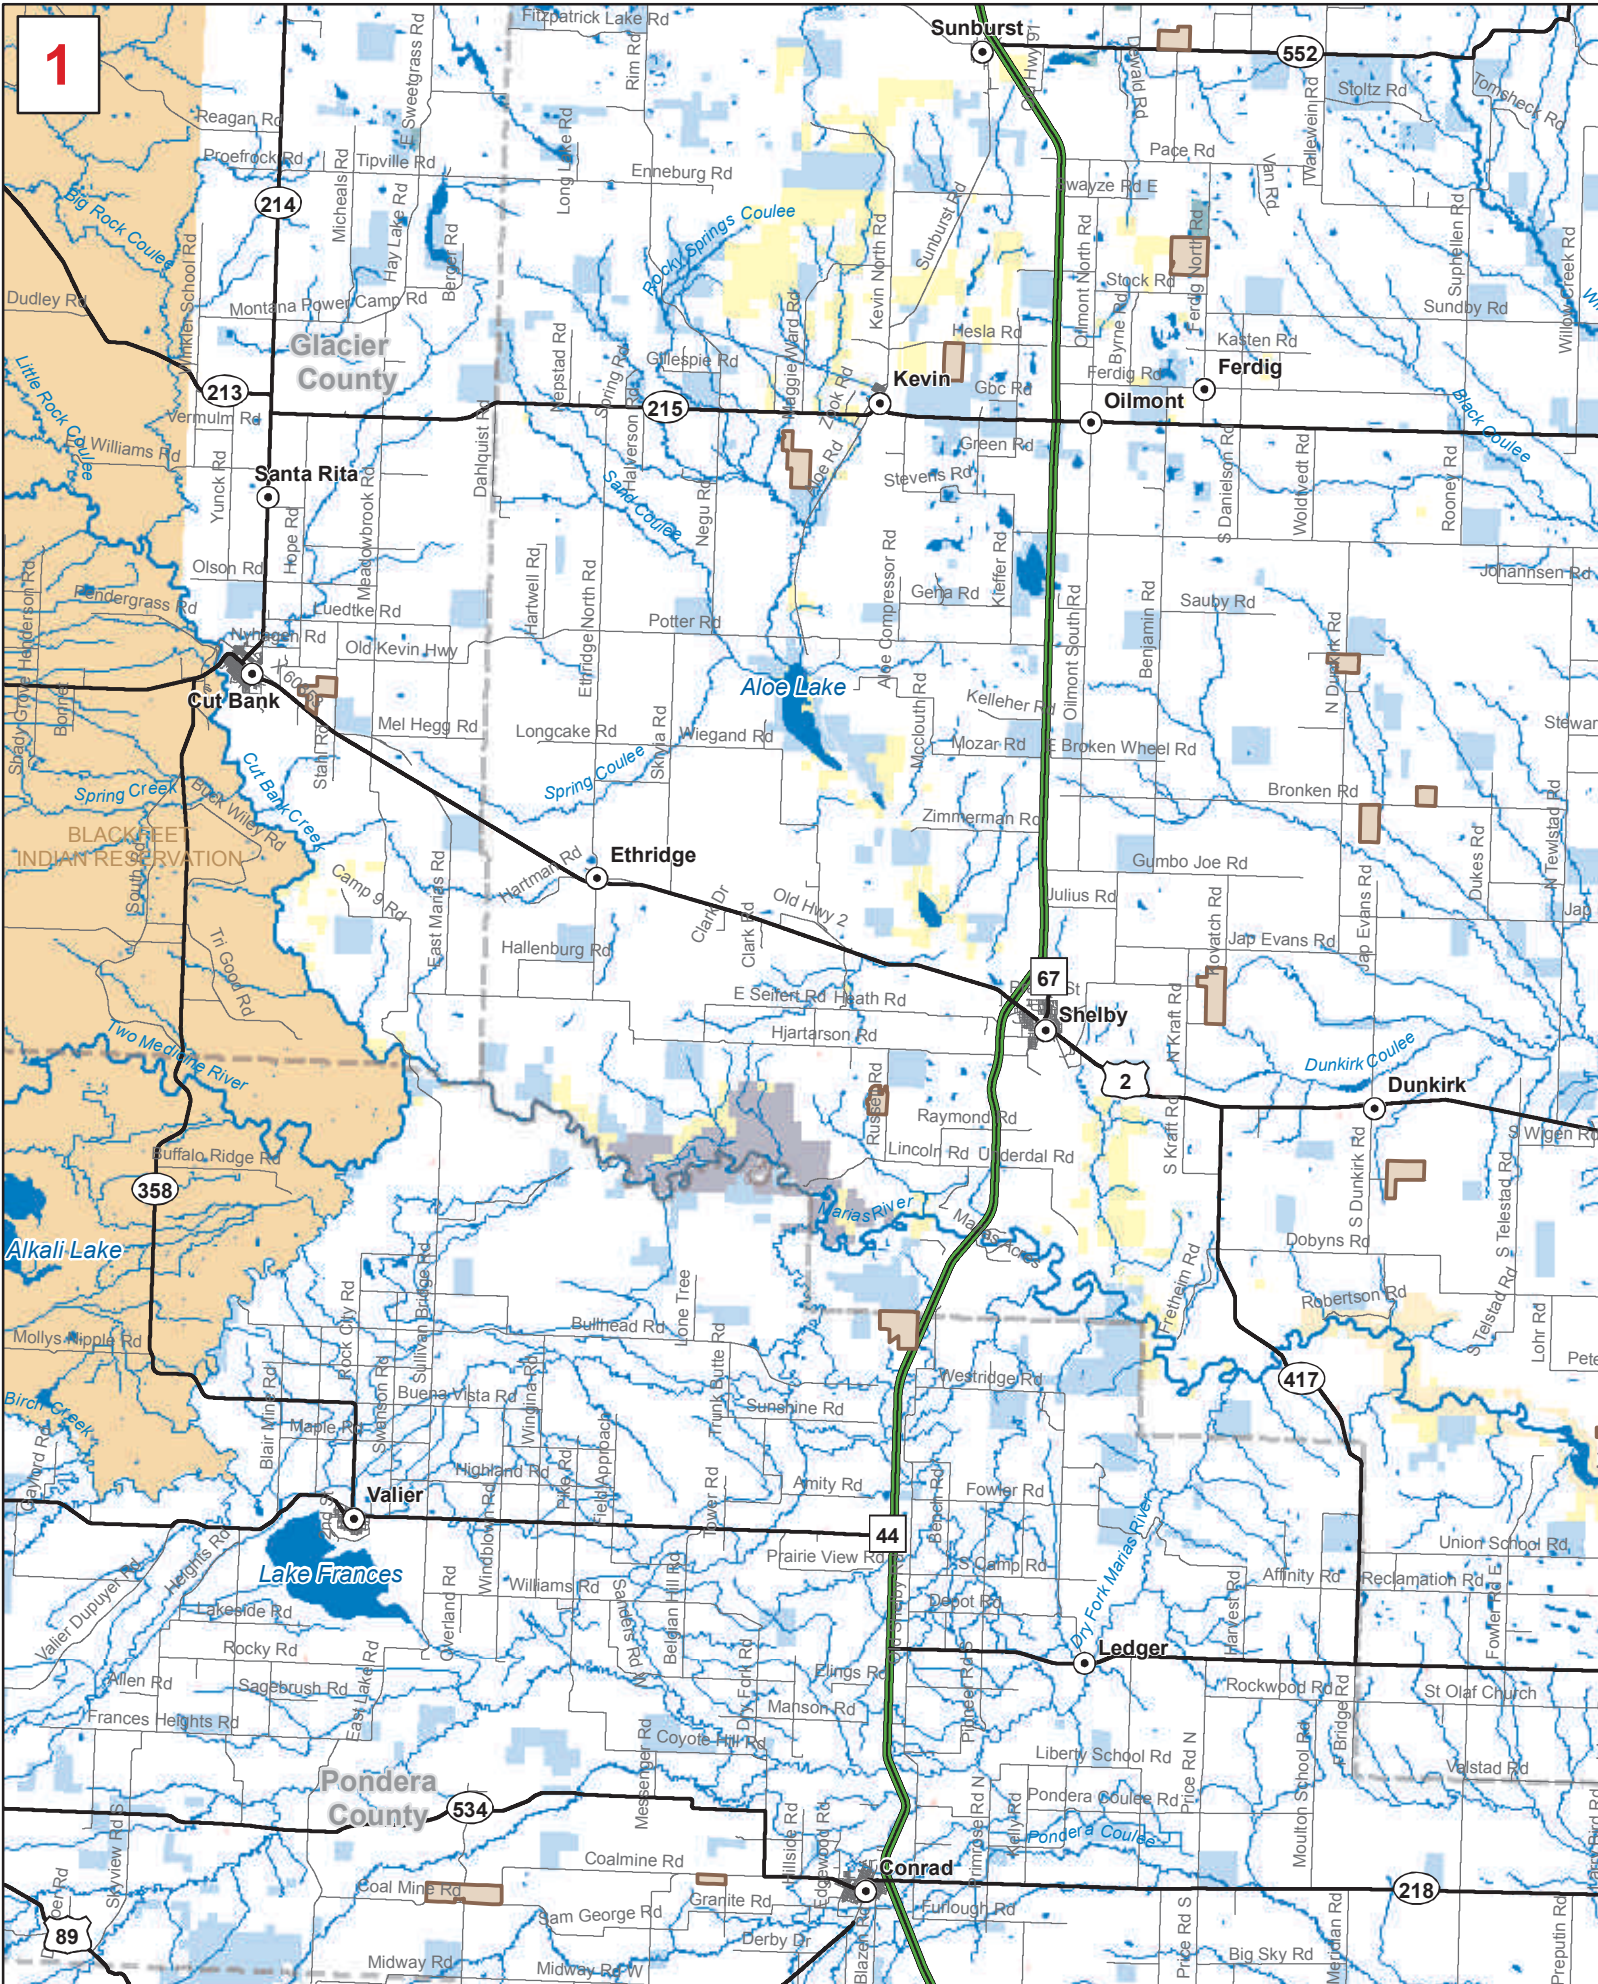

2013 Open Fields for Game Bird Hunters - M

Map D: Glacier, Pondera, and Toole Counties

Inset Map 1:325,000 Scale

- Open Fields Areas (Valid 2013)
- US Bureau of Land Management
- US Fish and Wildlife Service
- US Bureau of Reclamation
- Montana Fish, Wildlife and Parks
- Montana State Trust Lands
- Indian Reservations
- County Boundaries

Area Enlarged

Due to map scale, some roads leading to Open Fields may not be apparent.

OPEN FIELDS

FOR

GAME BIRD HUNTERS

Walk-In Hunting Area

NO Further Permission Required To Hunt Game Birds
NO Motorized Vehicles Beyond This Point
NO Big Game Hunting Without Owner Permission