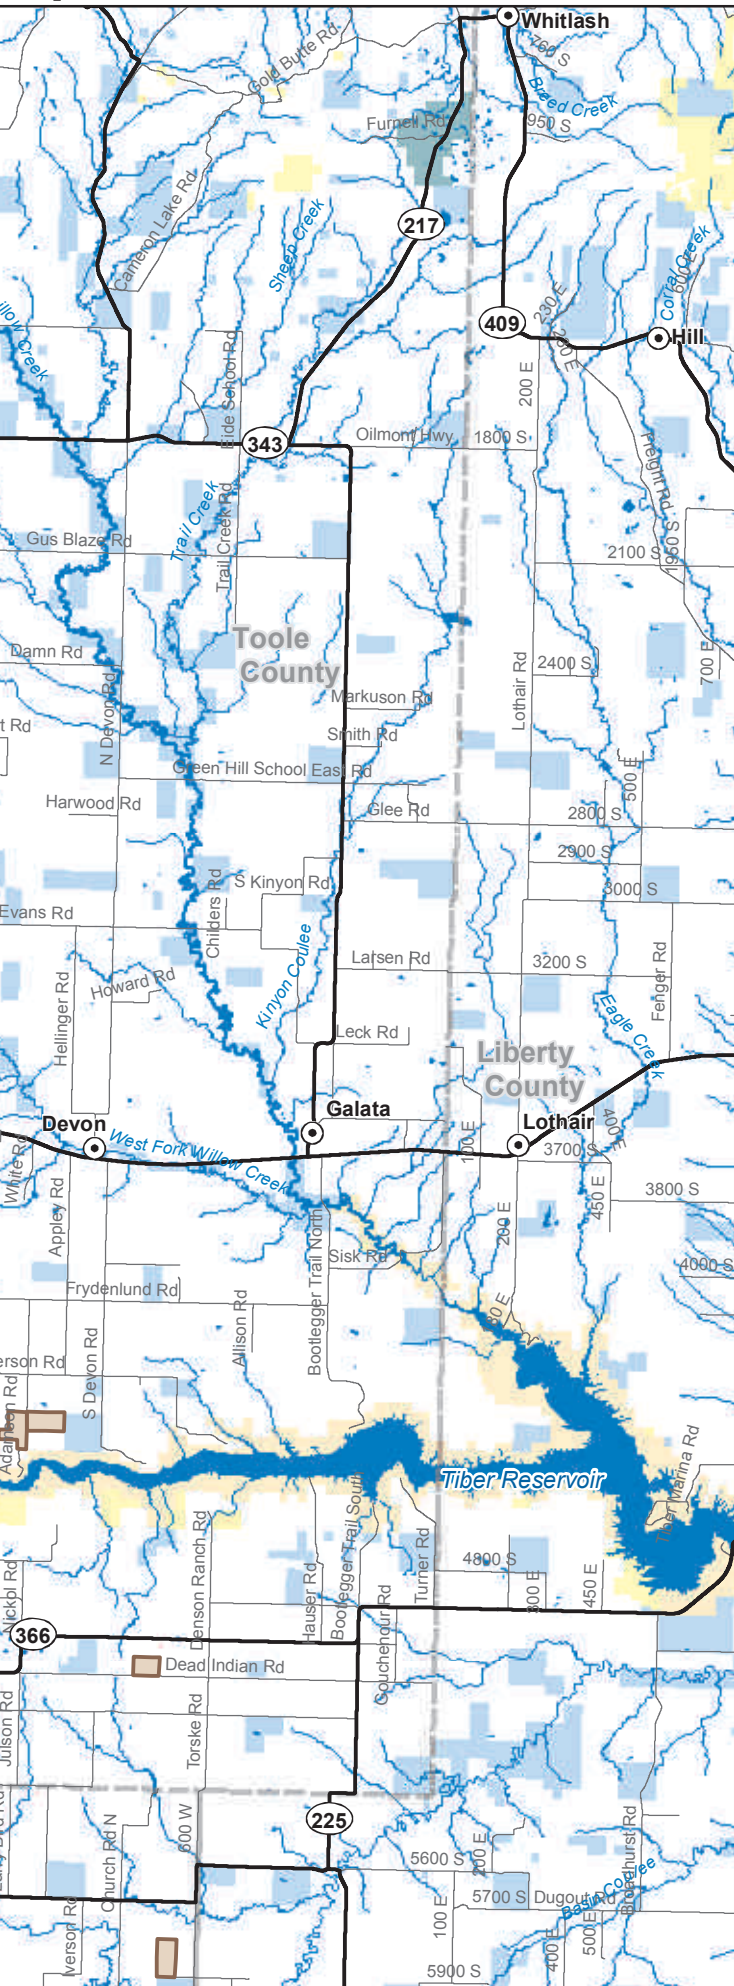

2013 Open Fields for Game Bird Hunters - M

Map D: Glacier, Pondera, and Toole Counties

Inset Map 1:325,000 Scale

- Open Fields Areas (Valid 2013)
- US Bureau of Land Management
- US Fish and Wildlife Service
- US Bureau of Reclamation
- Montana Fish, Wildlife and Parks
- Montana State Trust Lands
- Indian Reservations
- County Boundaries

Area Enlarged

Due to map scale, some roads leading to Open Fields may not be apparent.

OPEN FIELDS

FOR

GAME BIRD HUNTERS

Walk-In Hunting Area

NO Further Permission Required To Hunt Game Birds
NO Motorized Vehicles Beyond This Point
NO Big Game Hunting Without Owner Permission