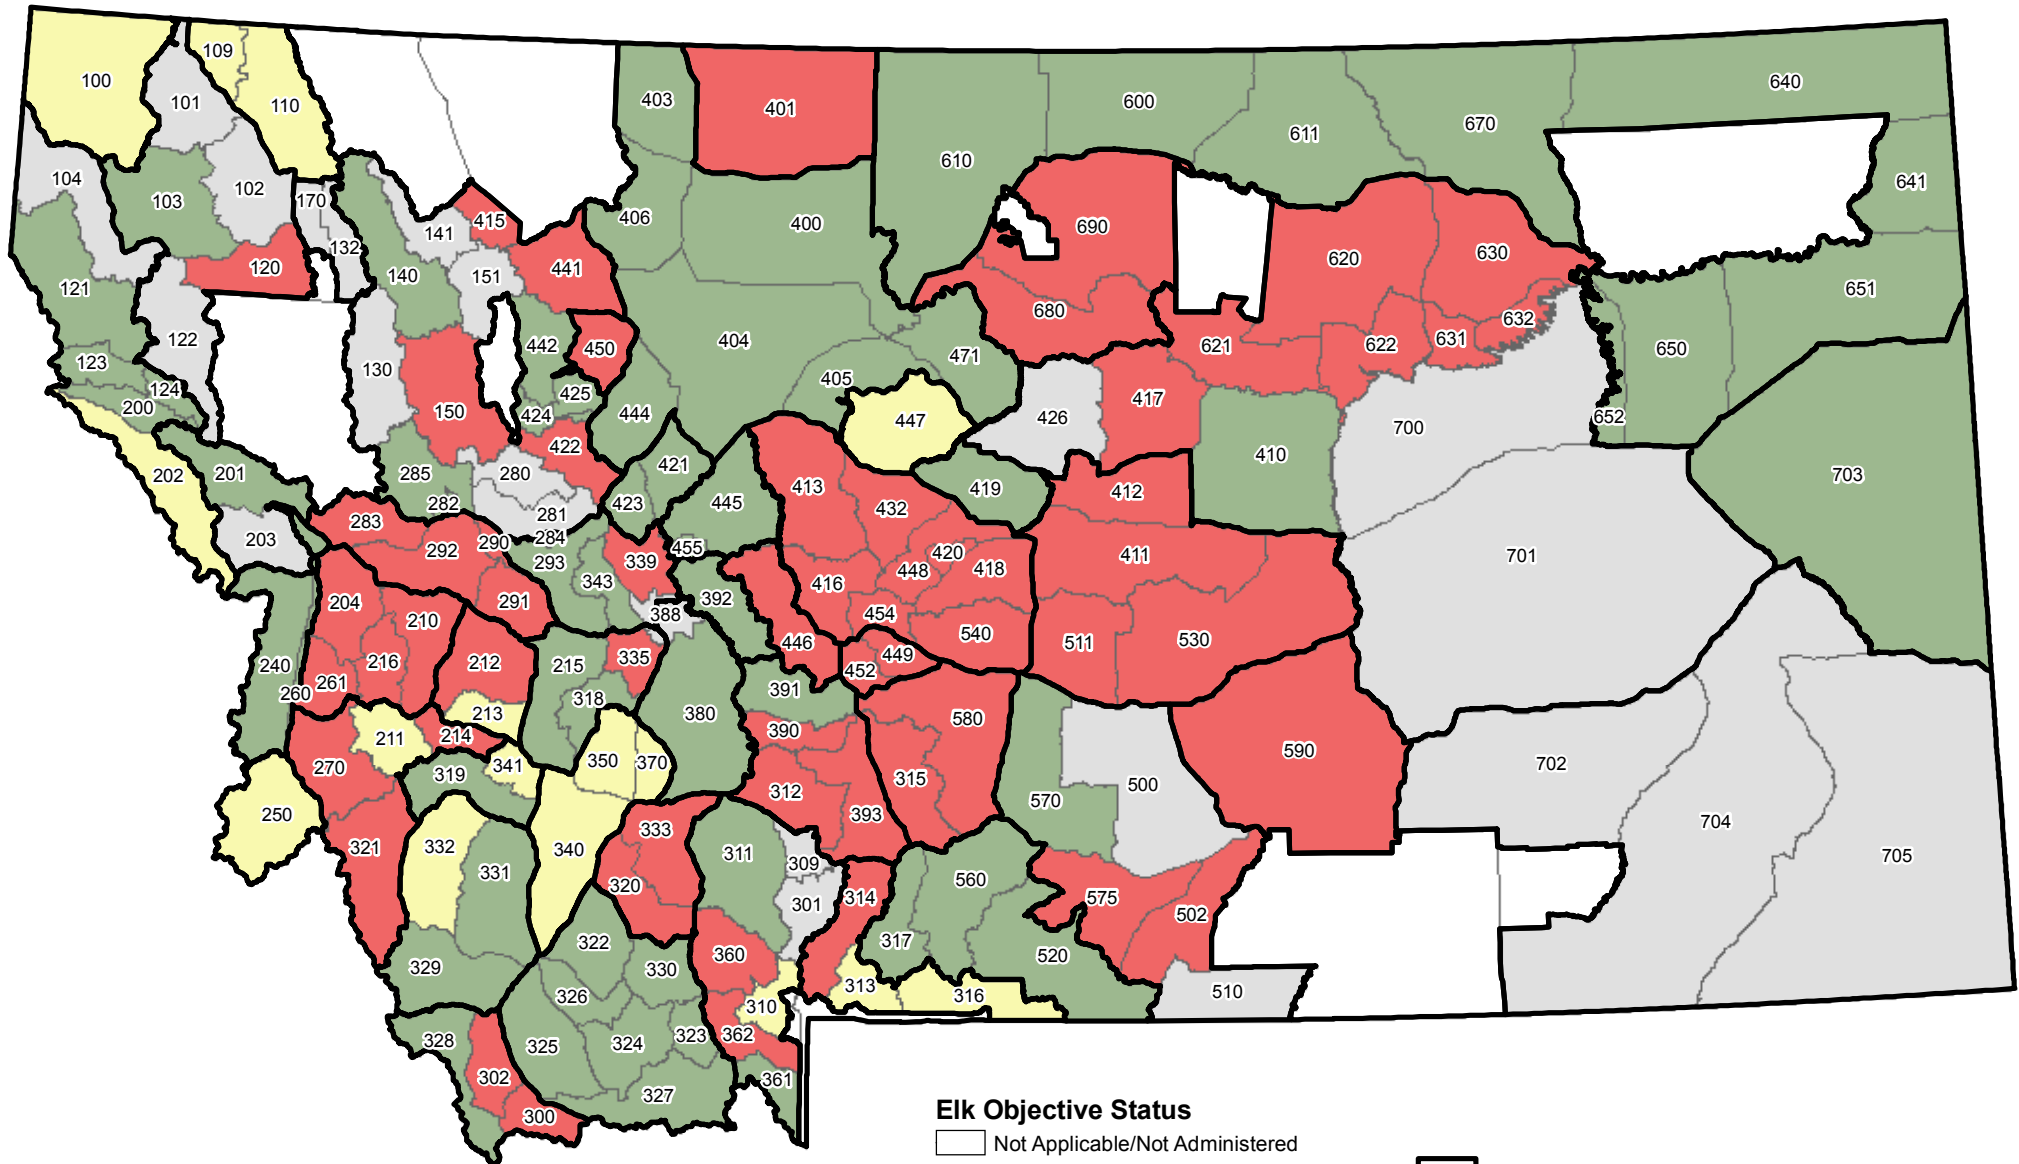

# Elk Population Objective Status by Hunting District

## Elk Objective Status

- Not Applicable/Not Administered
- No Objective - OR - Incomplete Survey
- < 80% of Objective
- 80% to 120% of Objective
- > 120% of Objective
- Elk Management Unit Boundaries
- Hunting District Boundaries