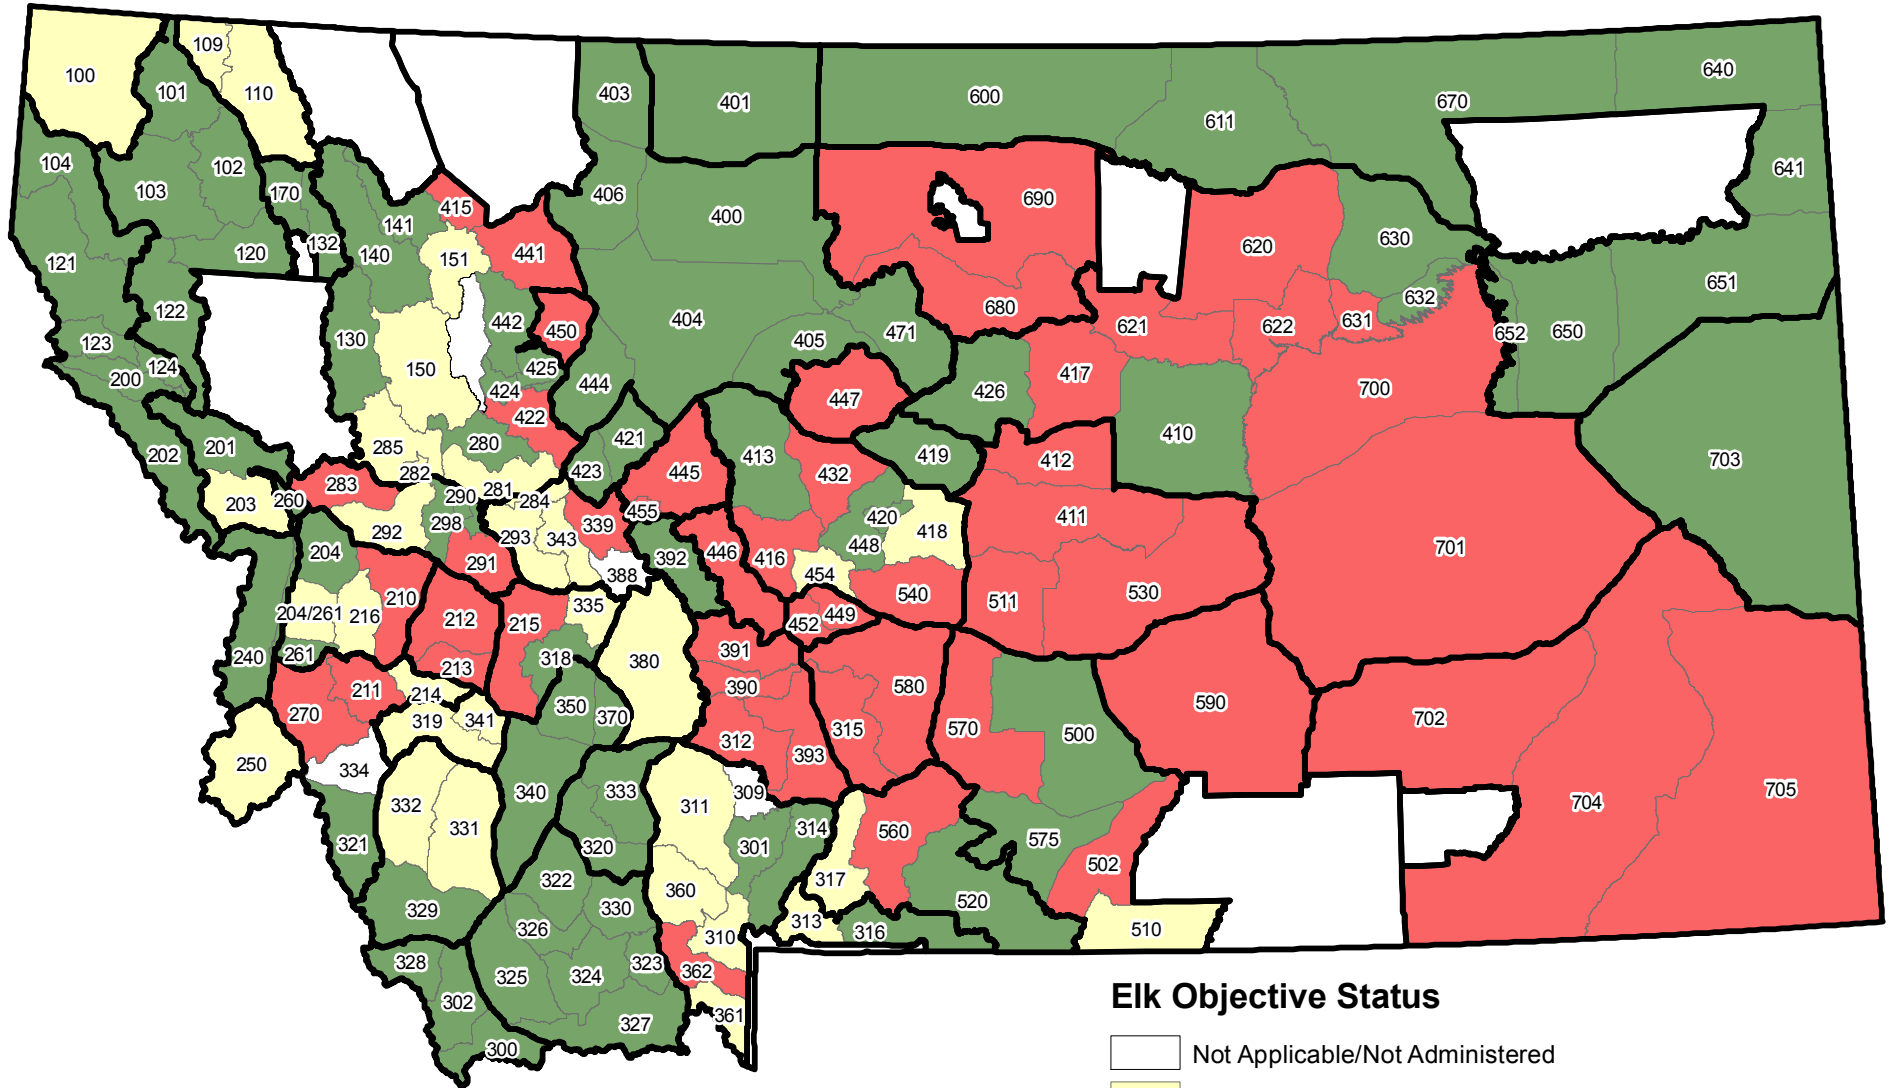

# Elk Population Objective Status by Hunting Districts

## Elk Objective Status

- Not Applicable/Not Administered
- Under Objective
- At Objective
- Over Objective
- Elk Management Units Boundaries