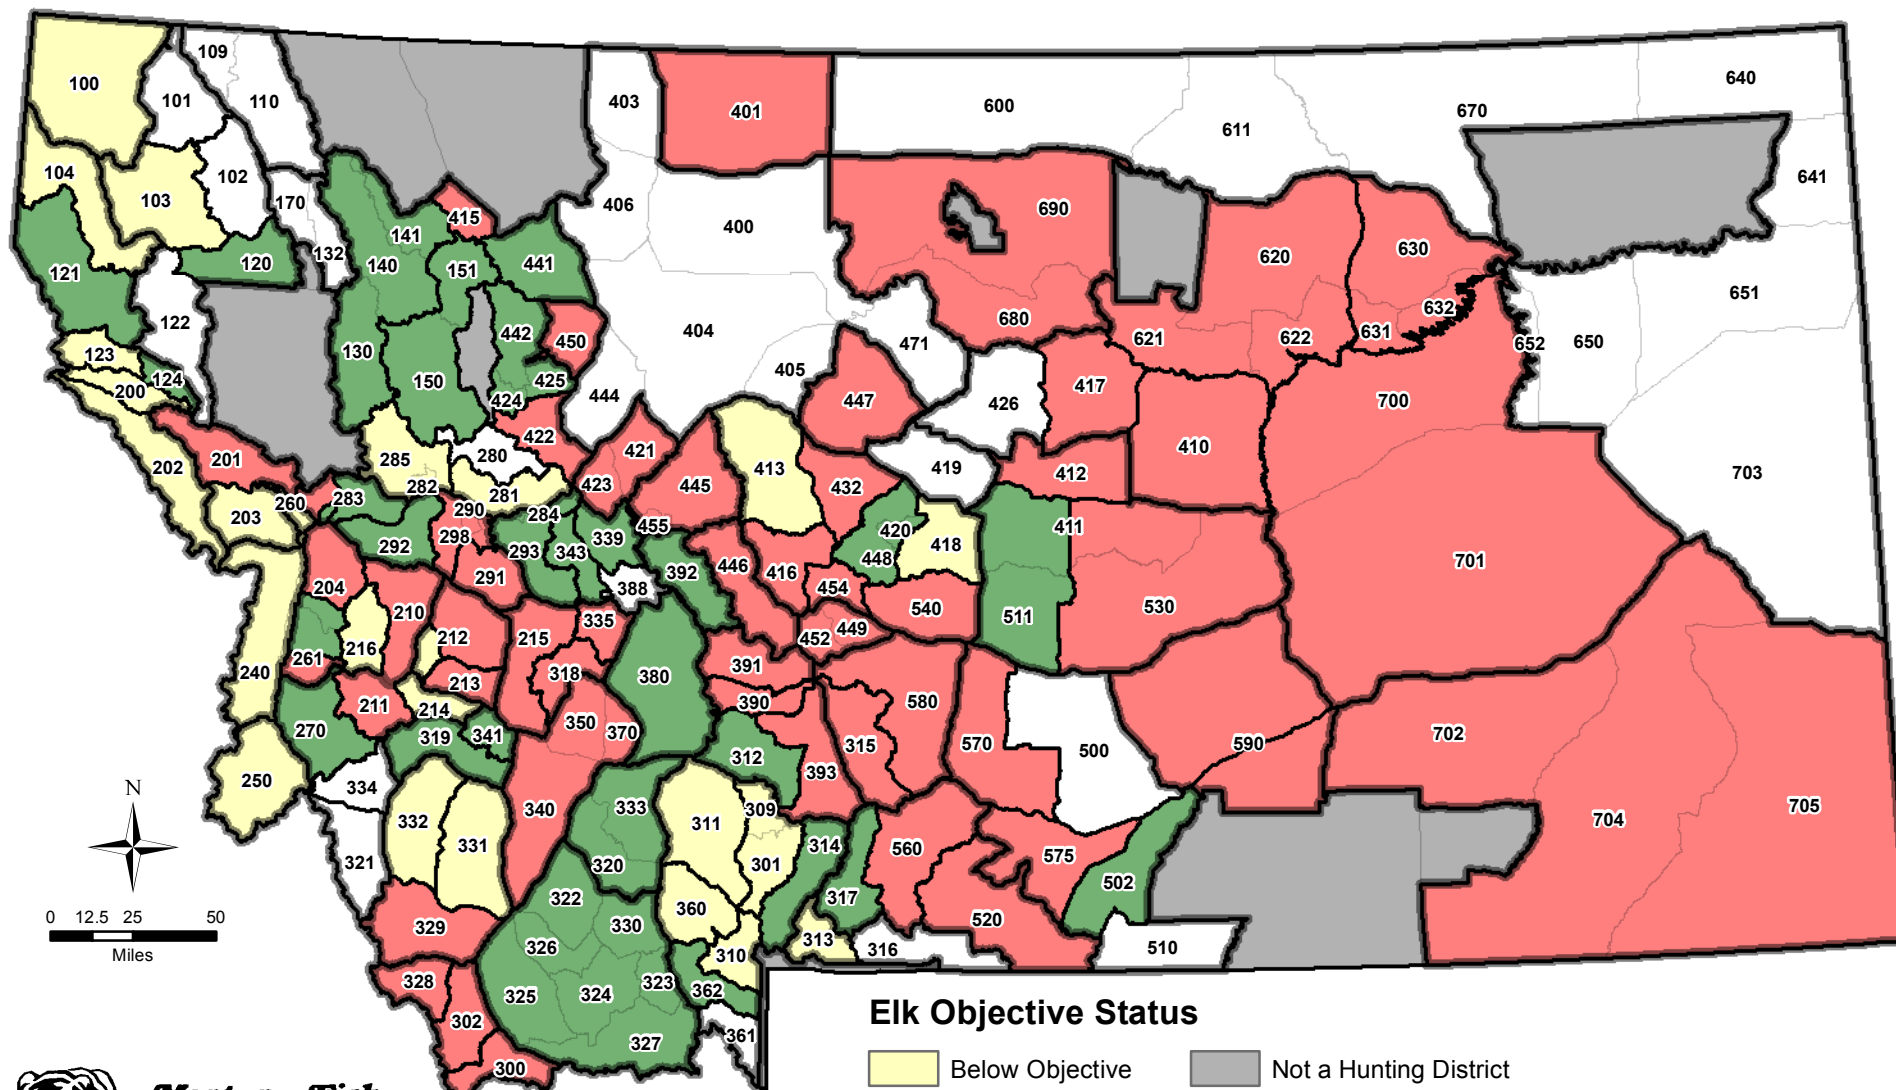

# Elk Population Objective Status by Hunting District - 2013

## Elk Objective Status

- Below Objective
- At Objective
- Over Objective
- Not a Hunting District
- Not Applicable (No stated objective, no wintering elk or no survey flown)
- Elk Survey Unit Boundaries
- Elk Management Unit Boundaries