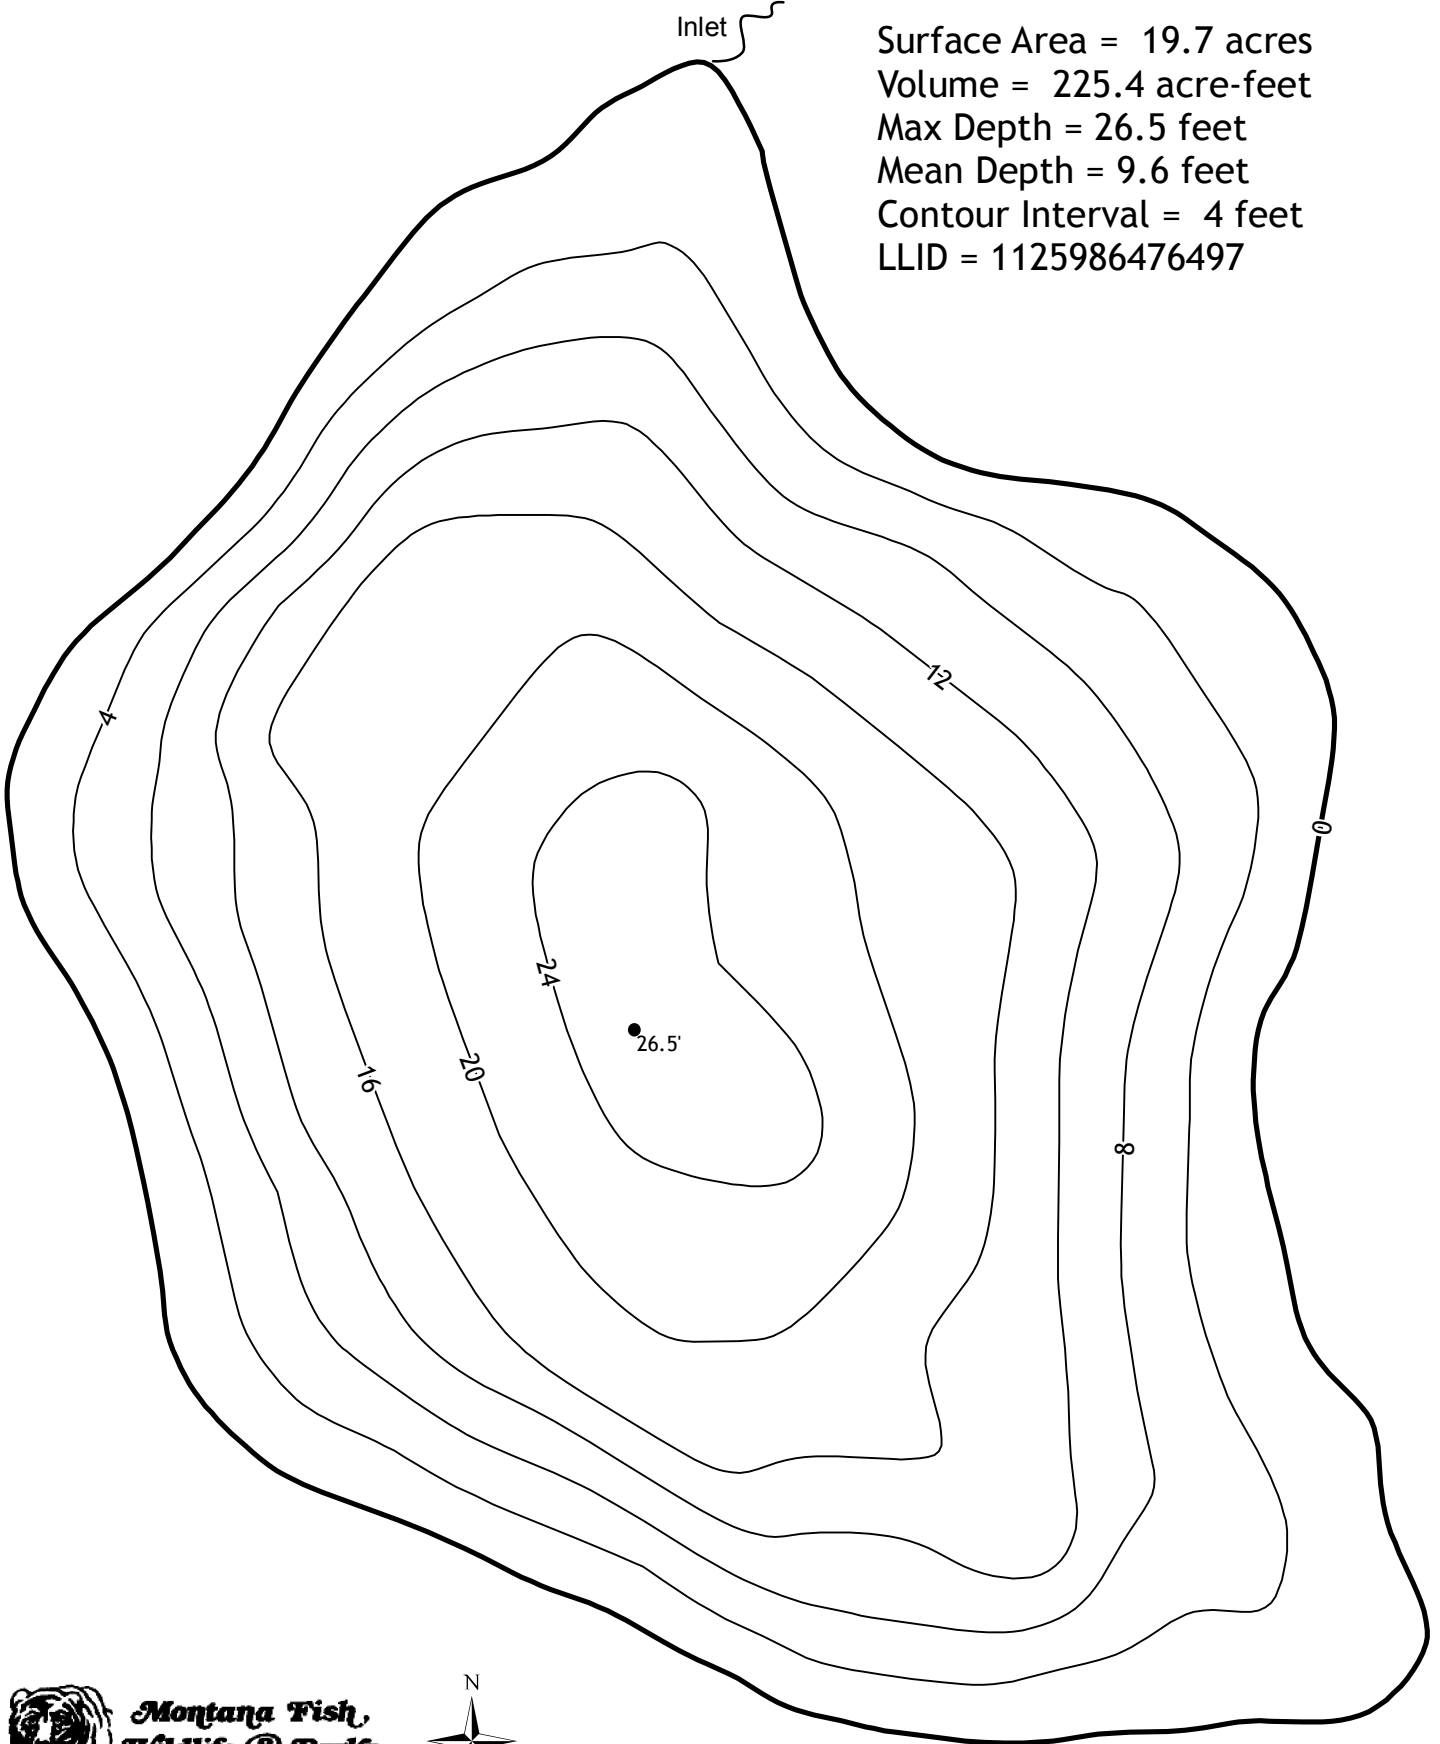

Tunnel Lake

Inlet

Surface Area = 19.7 acres
Volume = 225.4 acre-feet
Max Depth = 26.5 feet
Mean Depth = 9.6 feet
Contour Interval = 4 feet
LLID = 1125986476497

Montana Fish,
Wildlife & Parks

Map and 4 foot contours produced in ArcGIS
using 3-D Analyst from field data collected 2012 by Dave Yerk.
Montana Fish, Wildlife & Parks - Helena, MT
ISR 18847 - 03/7/2013 - asp