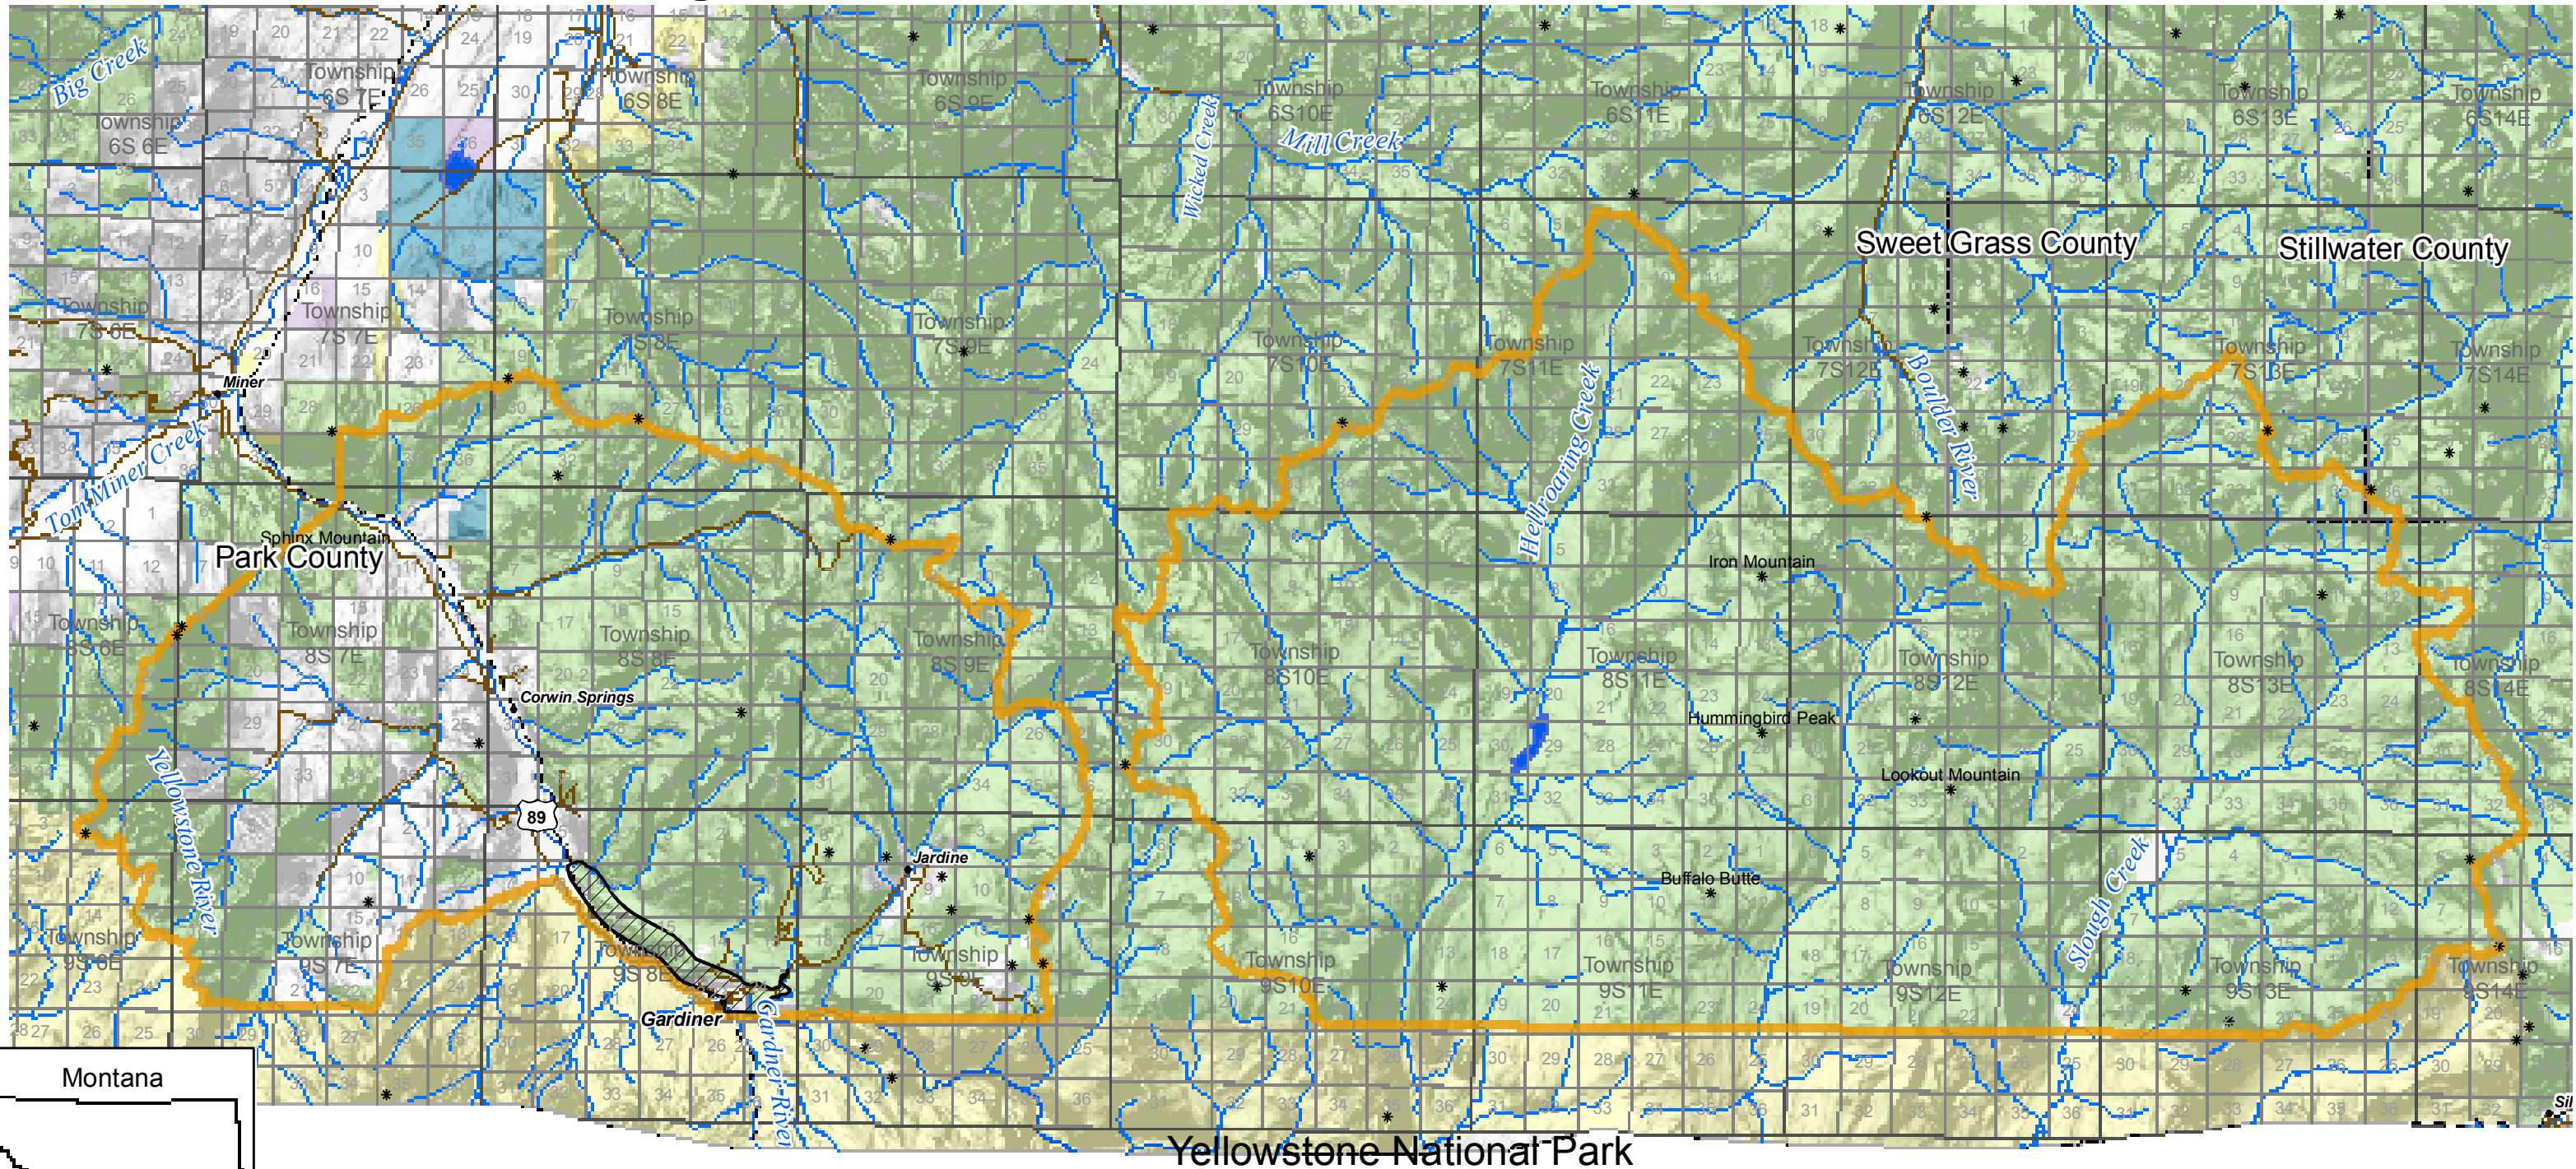

Bison Hunting District 385 - Gardiner Basin & Absaroka Beartooth

Legend

- Hunting District Boundary
- Hunting Closure
- Local Roads
- U.S. Route
- U.S. Forest Service
- Private
- National Park Service
- MT Fish, Wildlife & Parks
- State
- Mountains, Peaks

Map only intended as a guide - Please refer to the legal descriptions in the regulations for actual boundaries.

- Additional Resources: East and West Gallatin National Forest Maps