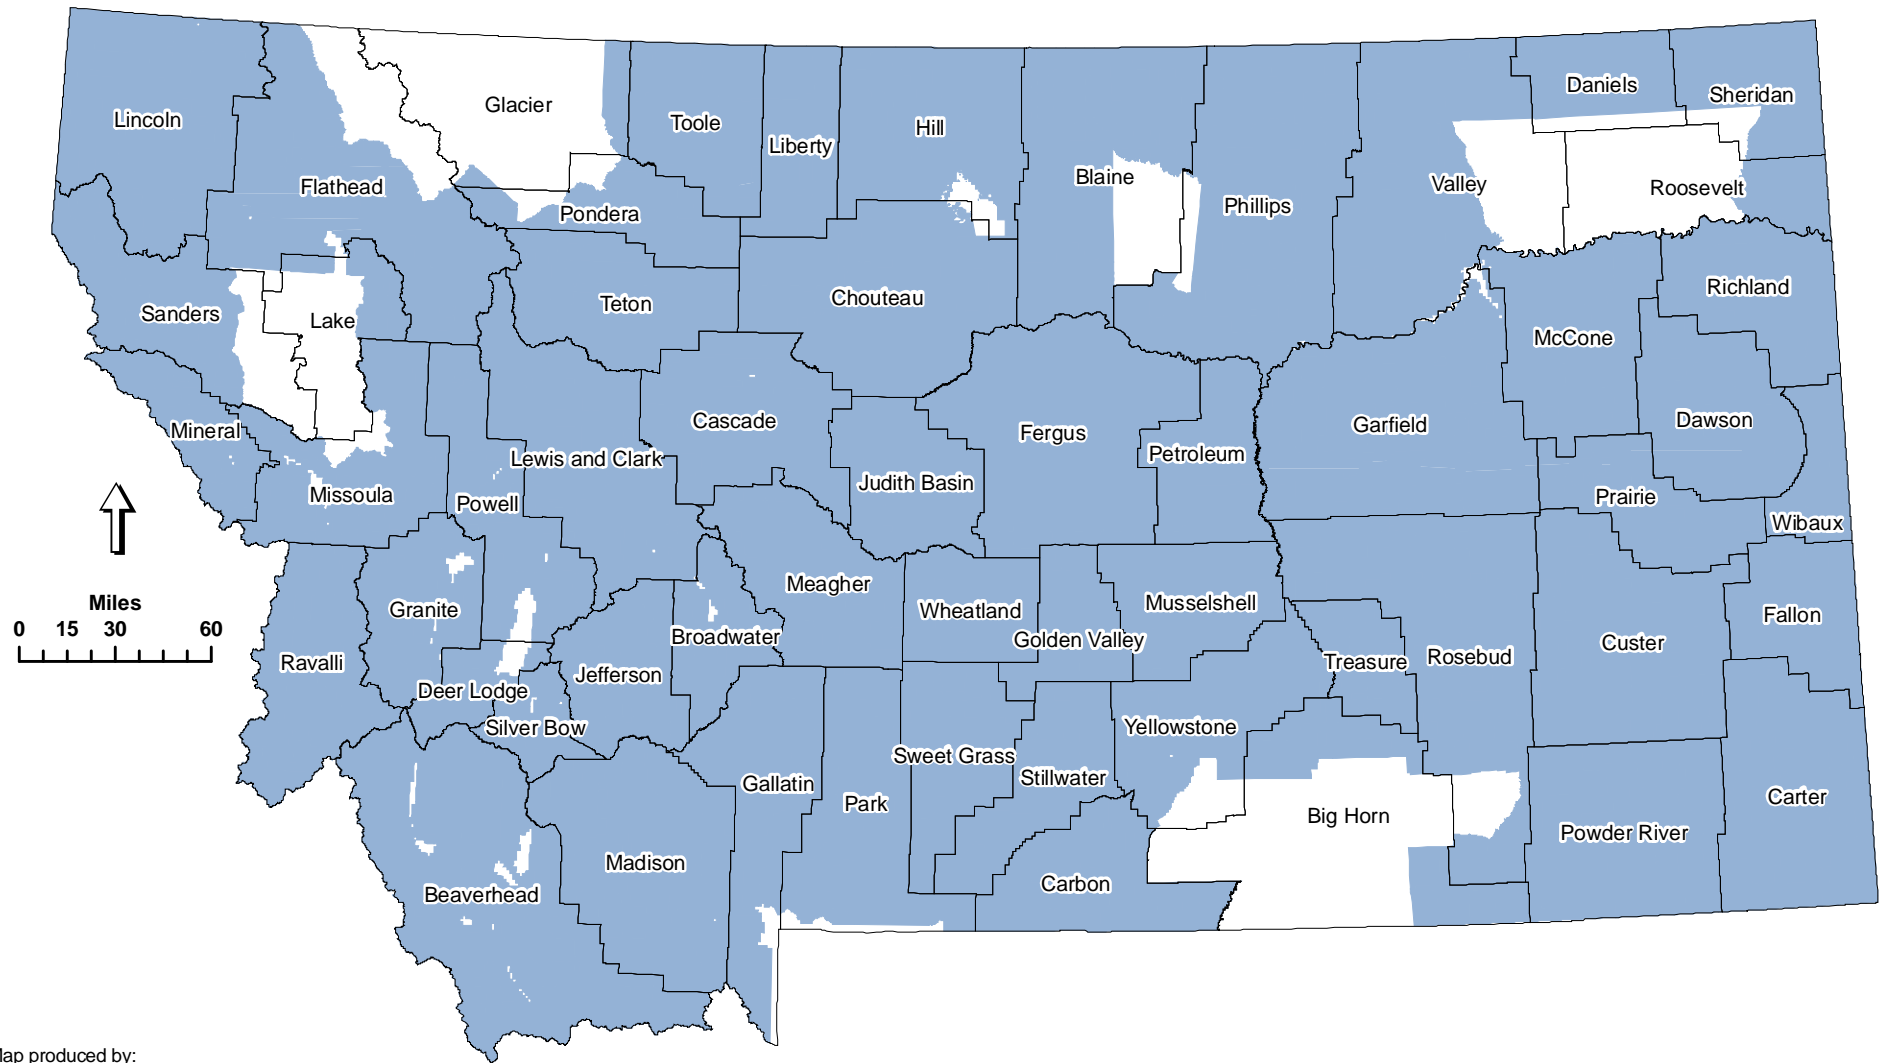

2012 Montana Mule Deer Distribution and Population Estimate

Map produced by:

Montana Fish, Wildlife & Parks
Data Services Section
Helena, MT

W:\Annual_Projects\Game
DistributionMaps\2012\Md2012.mxd
ED - 9/21/2012

Land Ownership	Distribution Acres
Private	52,237,342
Public	31,744,029
Total	83,981,371

 **Mule Deer Distribution**
(Population Estimate = 229,782)

Note: Distributions are not mapped within Indian Reservations or National Parks.

**Montana Fish,
Wildlife & Parks**