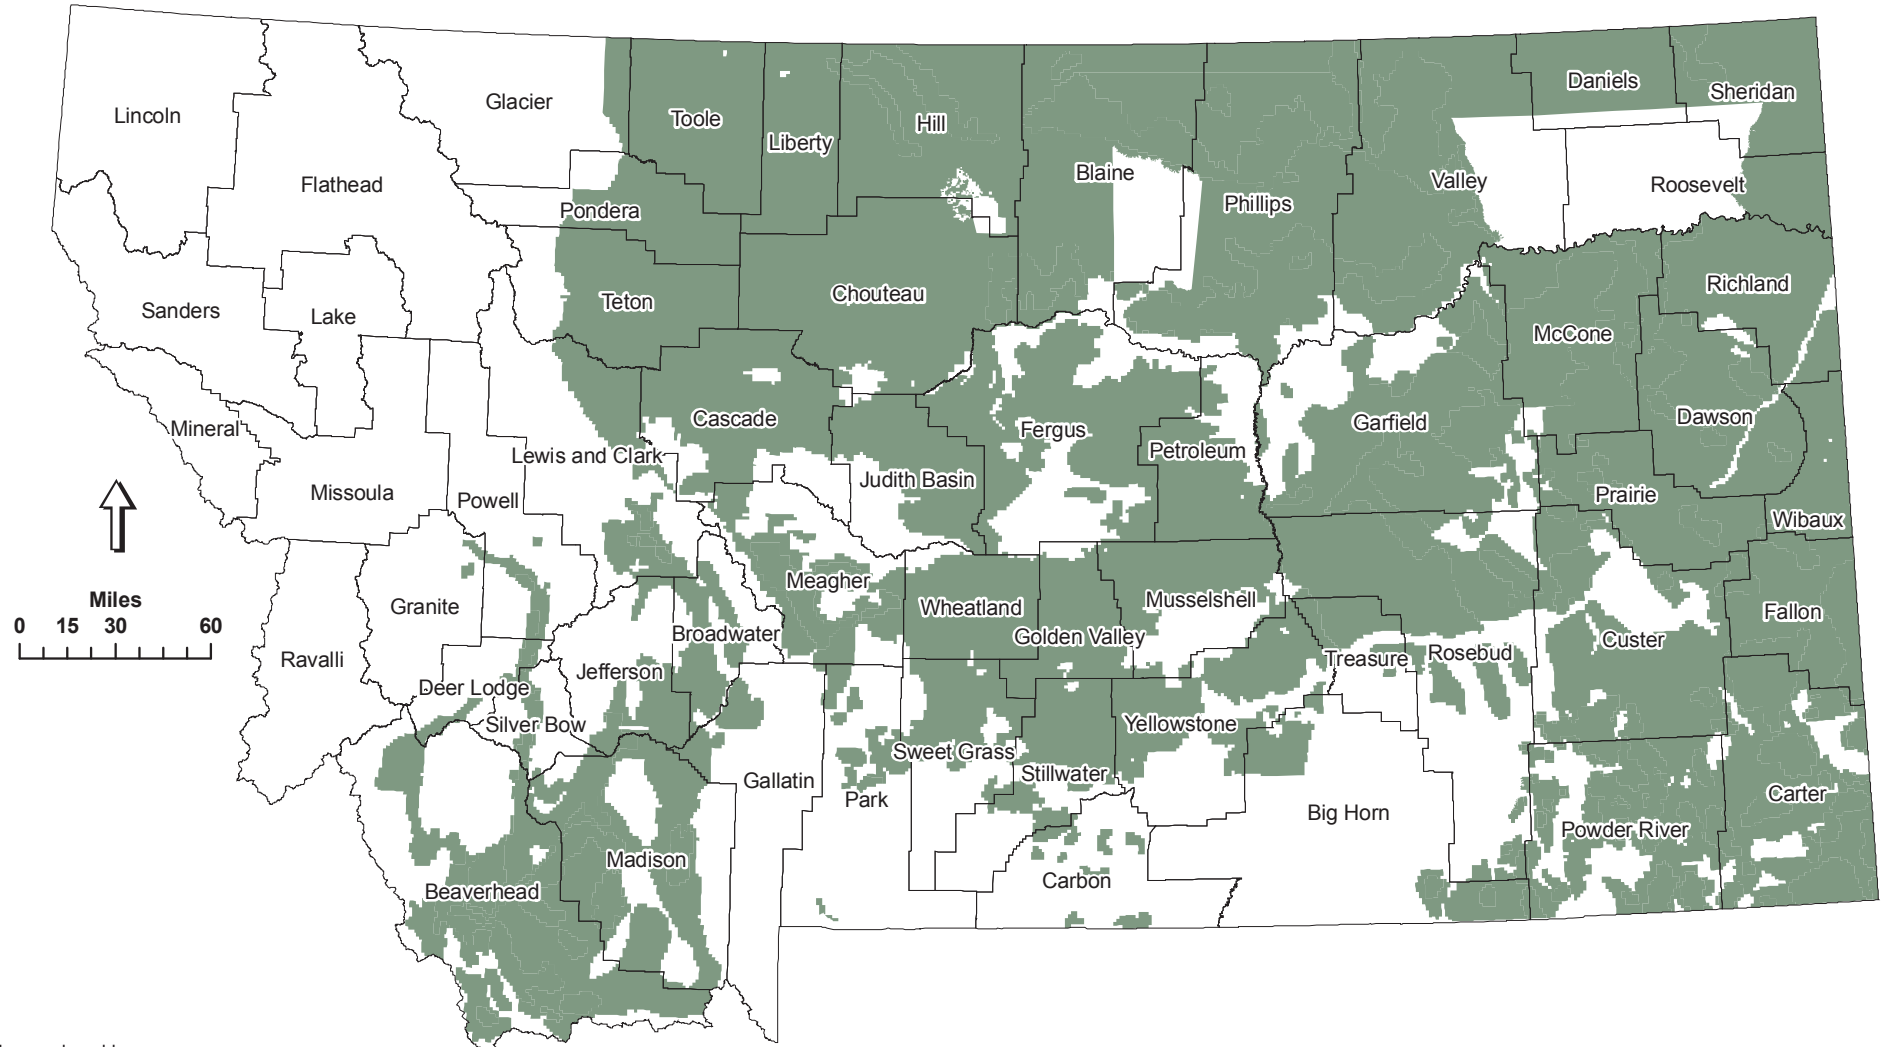

2010 Montana Antelope Distribution and Population Estimates

Map produced by:

Montana Fish, Wildlife & Parks
 Information Management Unit
 Helena, MT

W:\IS_Requests\9392_Kujala_Update
 HuntingDist\9392_Ant2010.mxd
 ED - 10/7/2010

**Montana Fish,
 Wildlife & Parks**

Land Ownership	Distribution Acres
Private	39,637,070
Public	11,844,459
Total	51,481,529

 **Antelope Distribution
 (Population Estimate = 216,632)**

Note: Distribution are not mapped within Indian Reservations or National Parks.