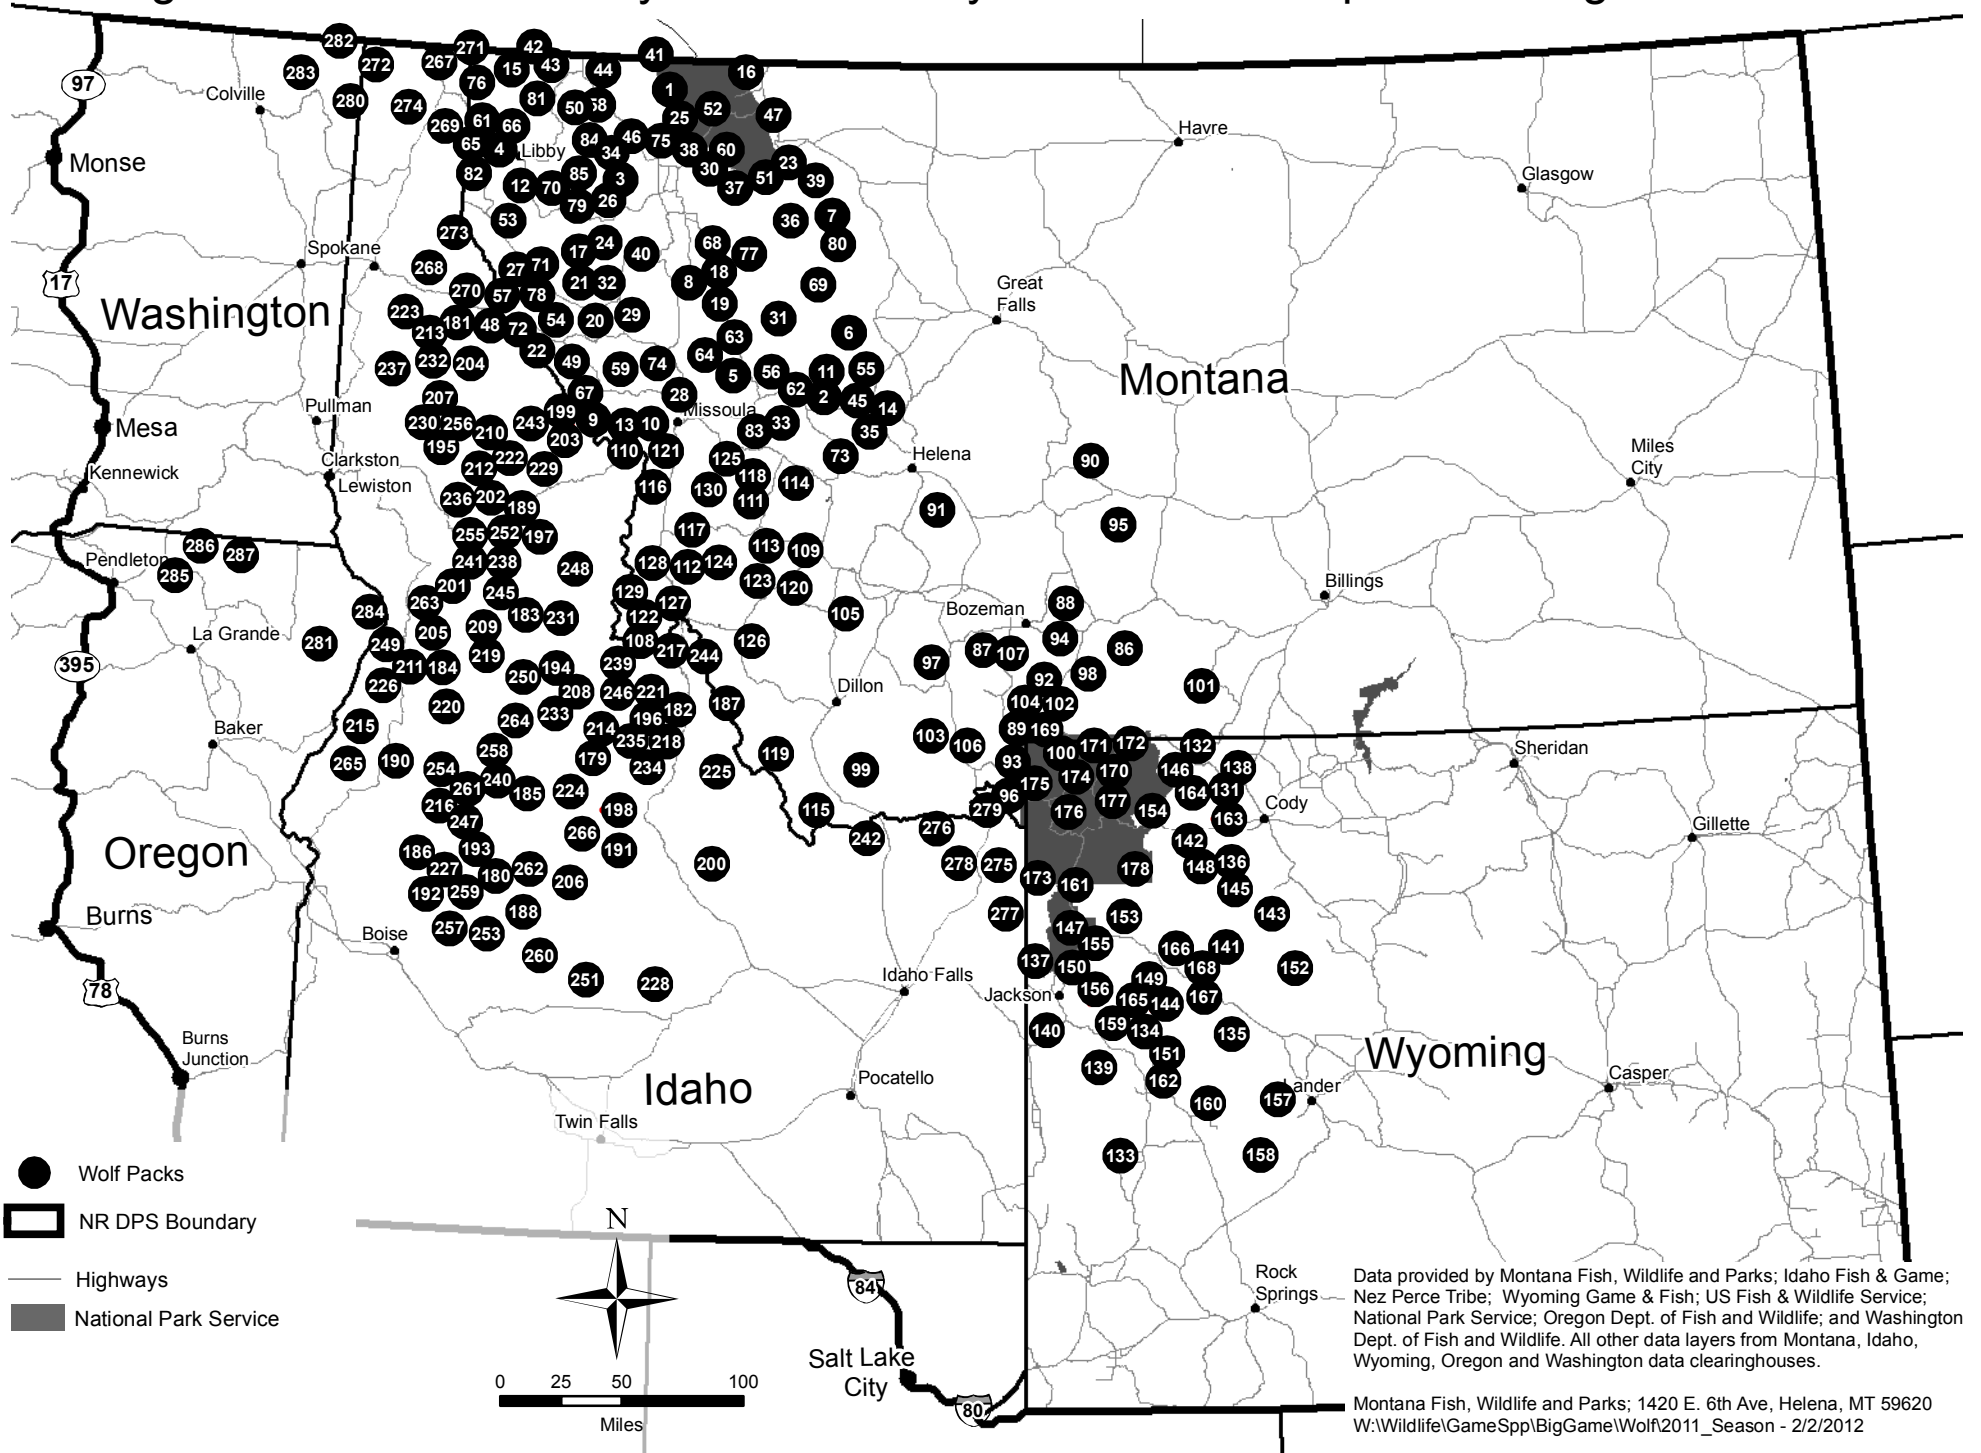

Figure 1: Northern Rocky Mountain Gray Wolf Distinct Population Segment Area

- Wolf Packs
- ▭ NR DPS Boundary
- Highways
- National Park Service

Data provided by Montana Fish, Wildlife and Parks; Idaho Fish & Game; Nez Perce Tribe; Wyoming Game & Fish; US Fish & Wildlife Service; National Park Service; Oregon Dept. of Fish and Wildlife; and Washington Dept. of Fish and Wildlife. All other data layers from Montana, Idaho, Wyoming, Oregon and Washington data clearinghouses.

Montana Fish, Wildlife and Parks; 1420 E. 6th Ave, Helena, MT 59620
 W:\Wildlife\GameSp\BigGame\Wolf2011_Season - 2/2/2012