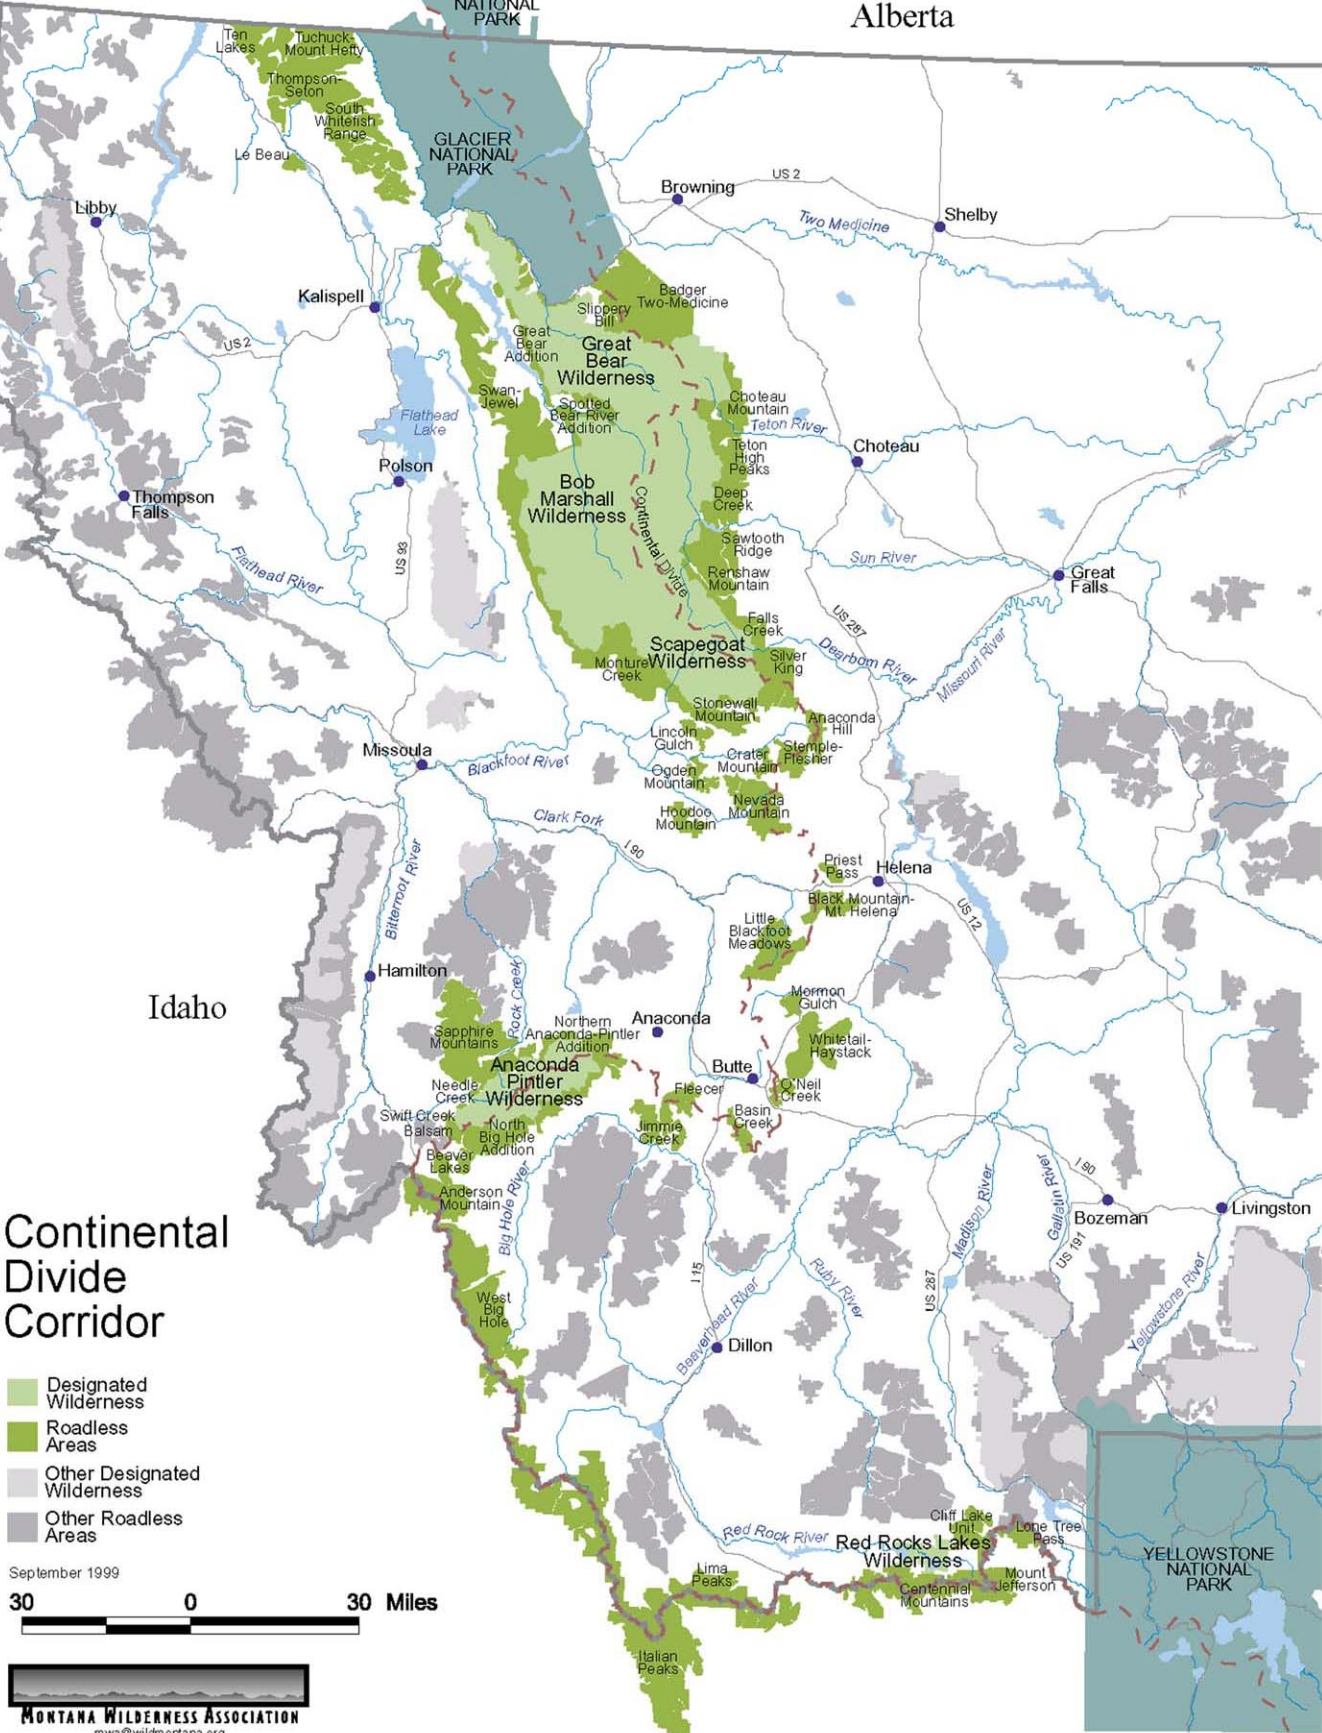

British Columbia

WATERTON LAKES NATIONAL PARK

Alberta

Continental Divide Corridor

- Designated Wilderness
- Roadless Areas
- Other Designated Wilderness
- Other Roadless Areas

September 1999

30 0 30 Miles

MONTANA WILDERNESS ASSOCIATION
mwa@wildmontana.org