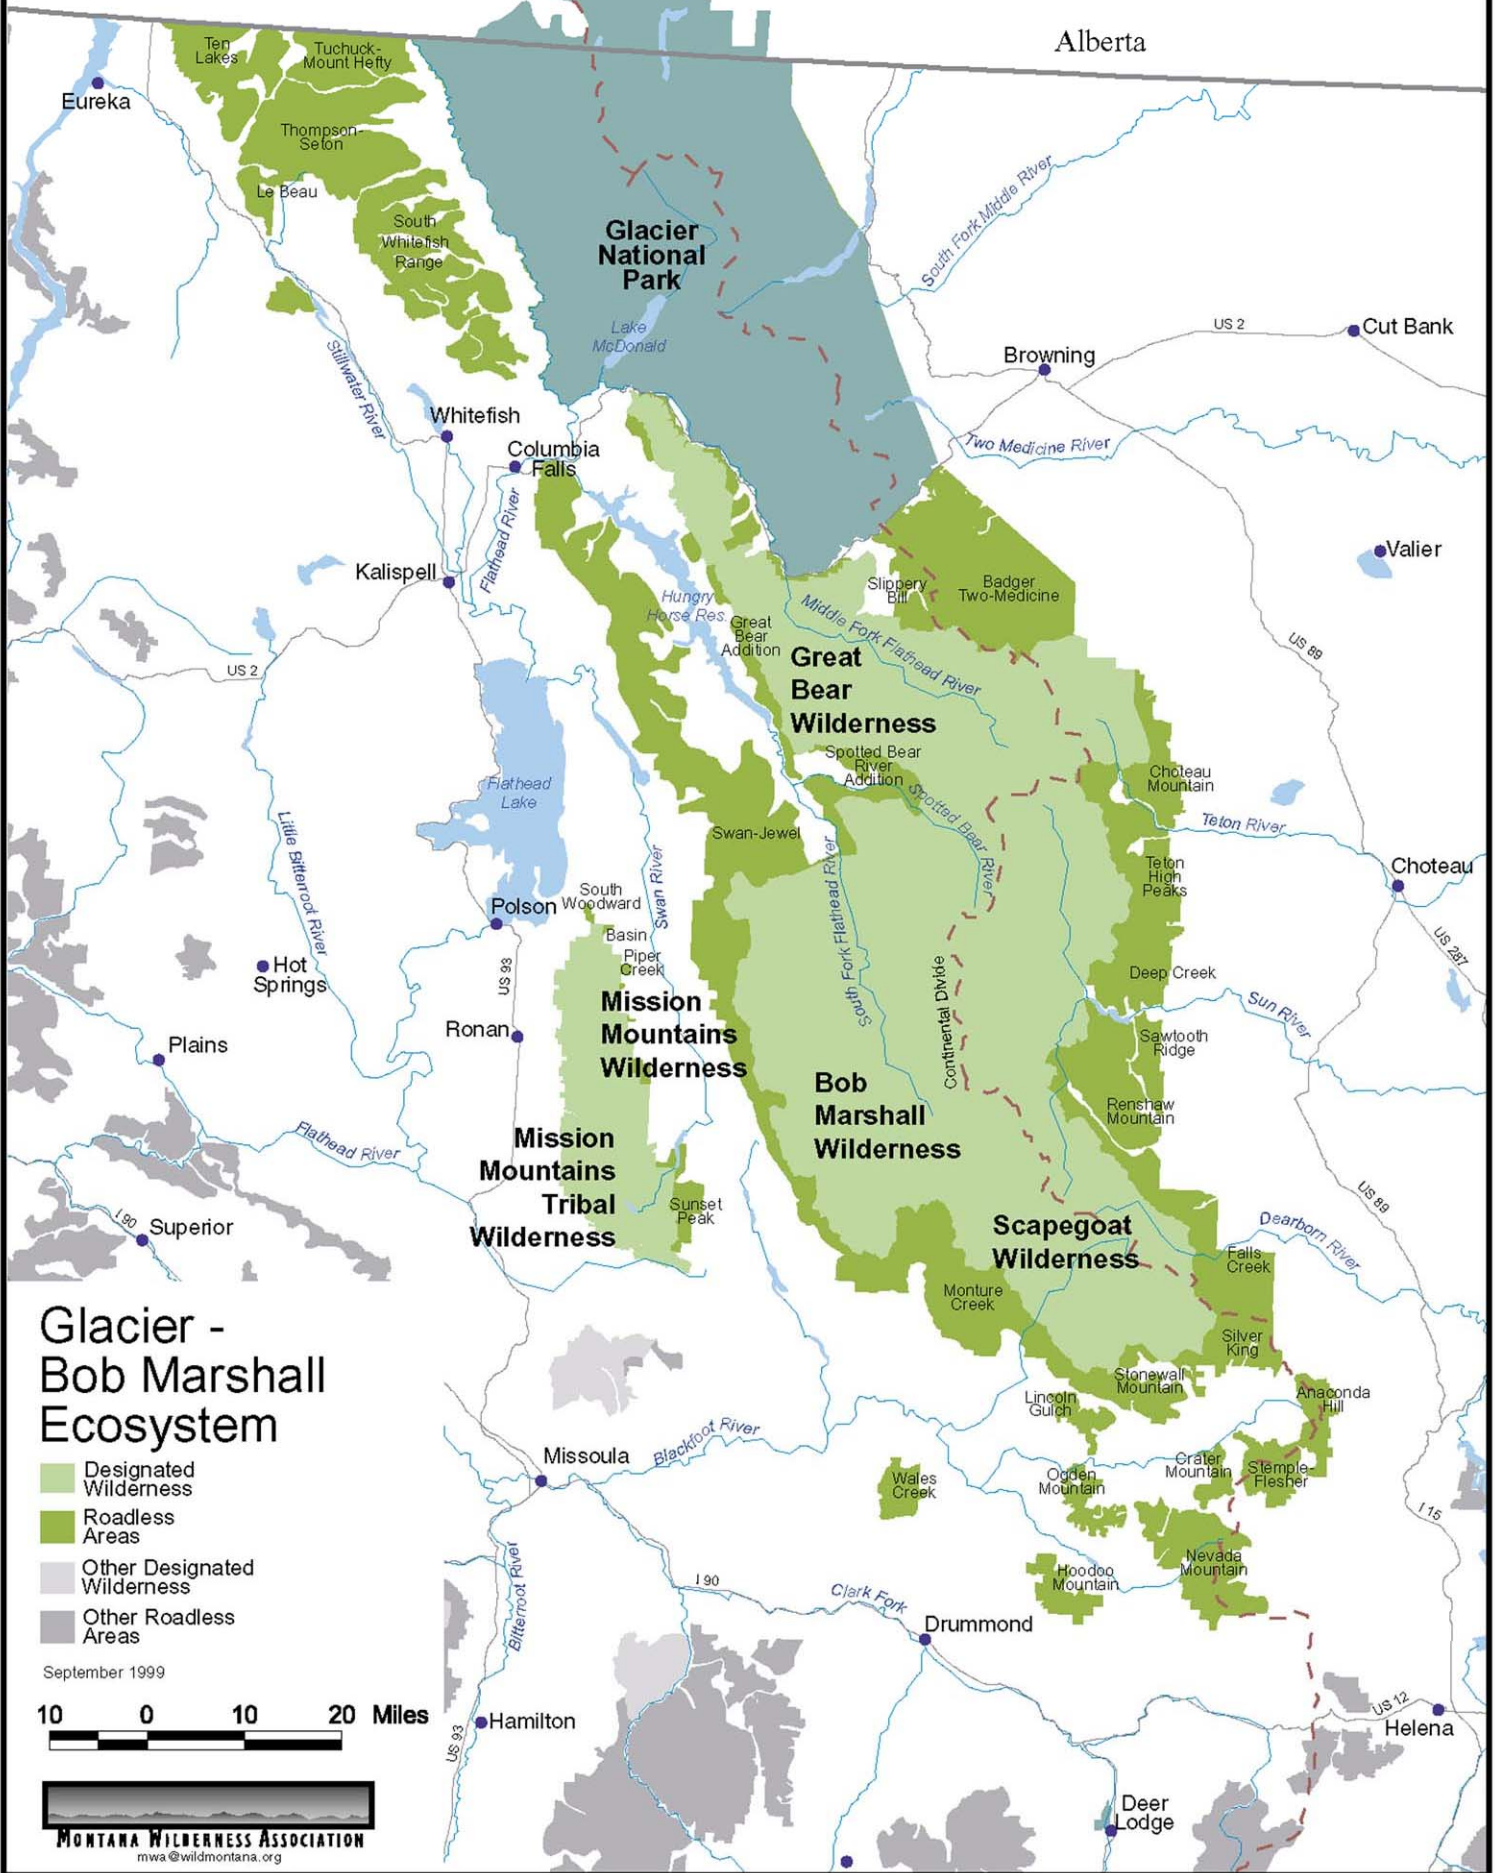

British Columbia

Waterton Lakes National Park

Alberta

Glacier - Bob Marshall Ecosystem

- Designated Wilderness
- Roadless Areas
- Other Designated Wilderness
- Other Roadless Areas

September 1999

10 0 10 20 Miles