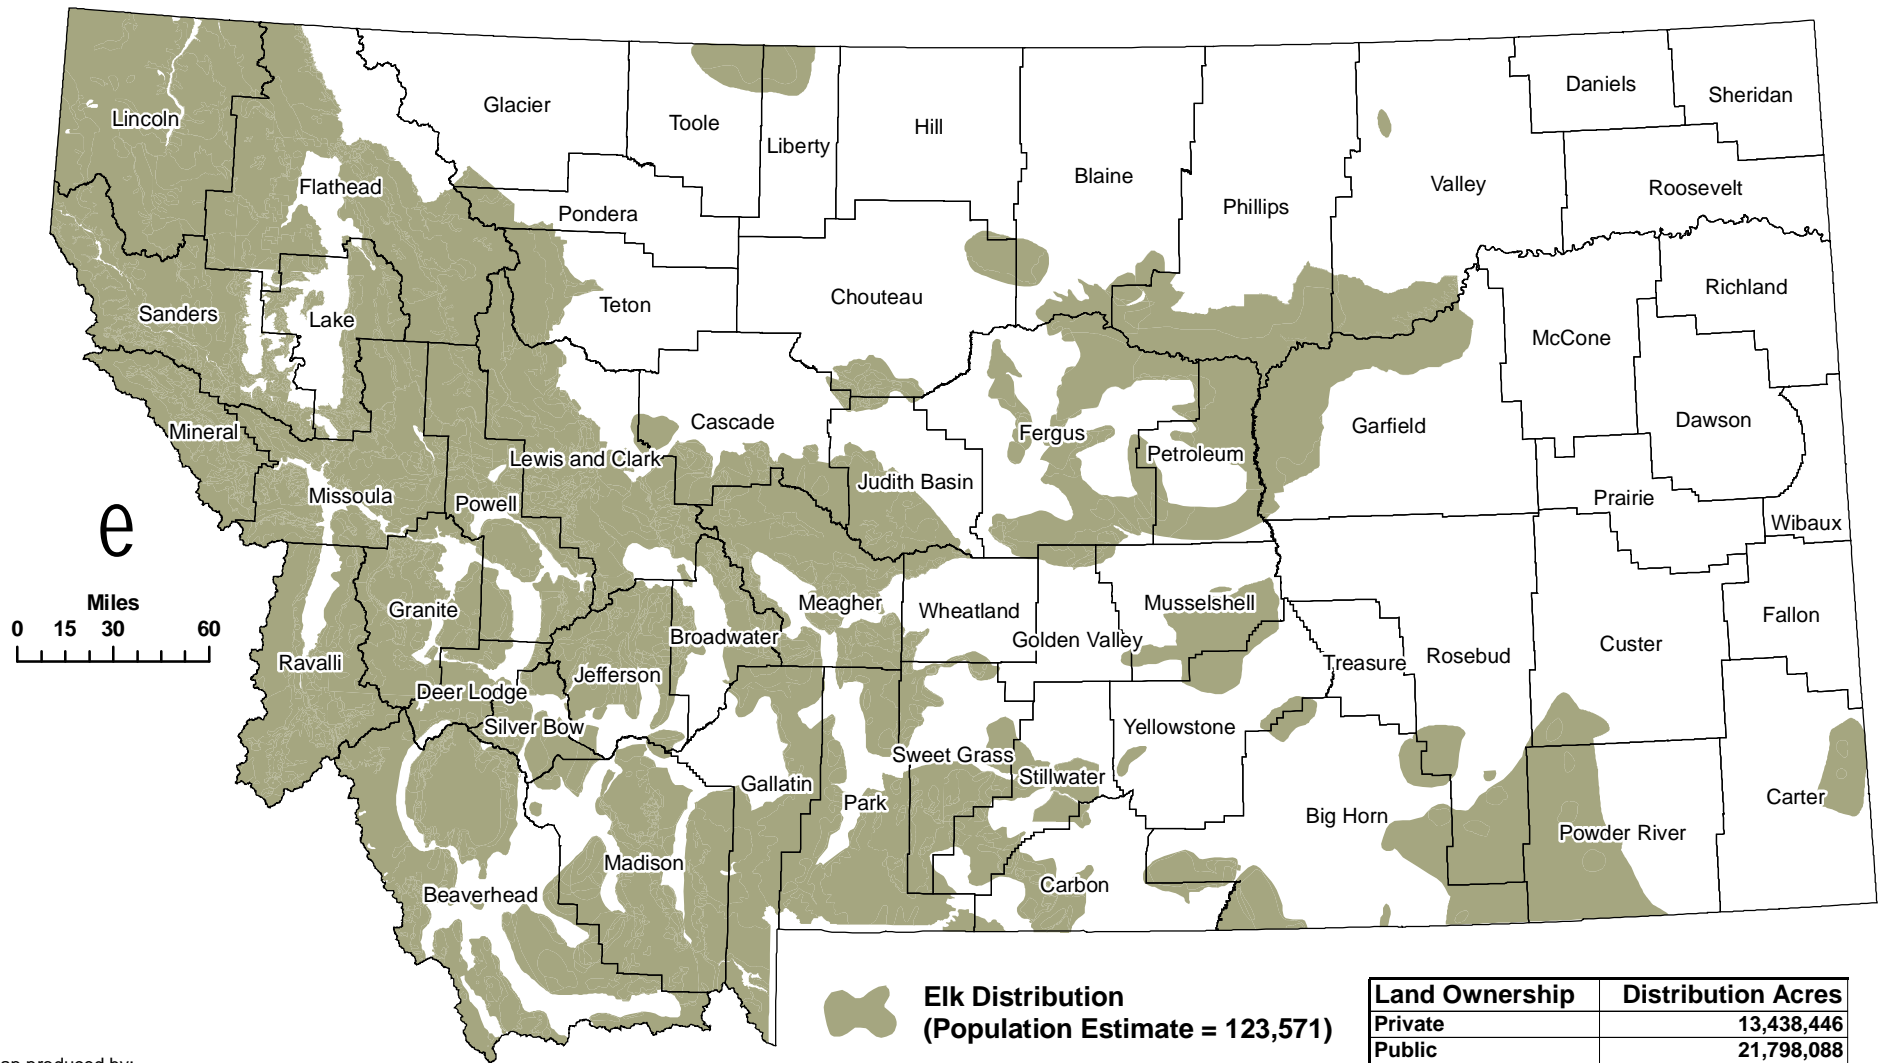

# 2007 Montana Elk Distribution and Population Estimate

Land Ownership	Distribution Acres
Private	13,438,446
Public	21,798,088
Tribal	1,271,563
<b>Total</b>	<b>36,508,097</b>

Note: Distribution mapping not complete within Indian Reservations or National Parks.

Map produced by:

Montana Fish, Wildlife & Parks  
Information Management Unit  
Helena, MT

W:\IS\_Requests\07\3903\_PopEst\_HB42\  
3903\_elk.mxd - CG - 9/25/2007

**Montana Fish,  
Wildlife & Parks**