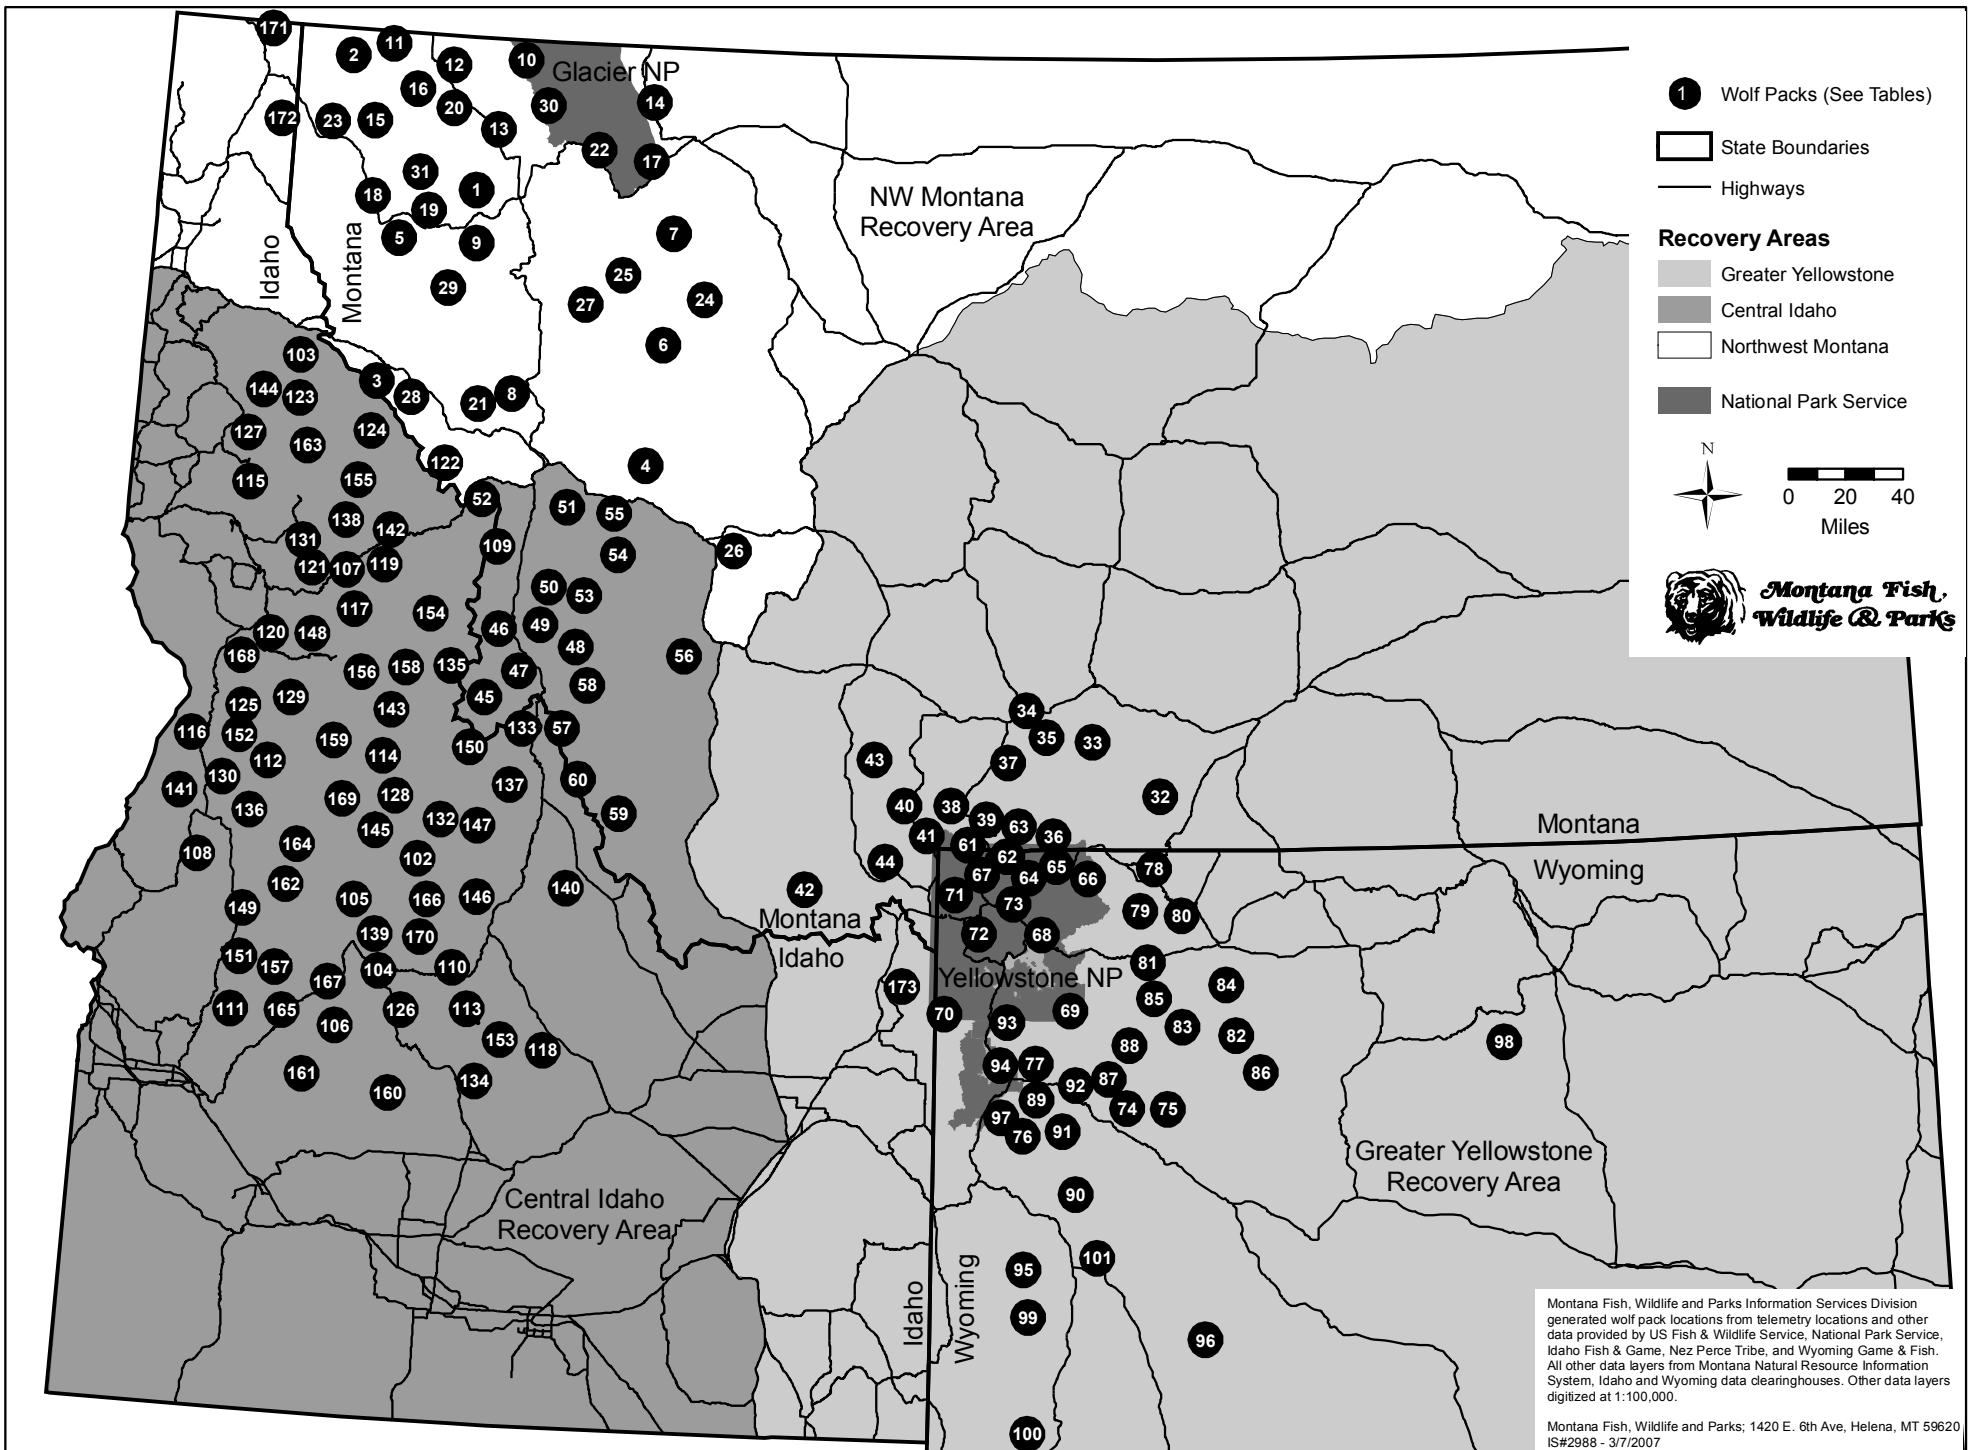

Figure 1. Central Idaho, Northwest Montana and Greater Yellowstone Wolf Recovery Areas

Montana Fish, Wildlife and Parks Information Services Division generated wolf pack locations from telemetry locations and other data provided by US Fish & Wildlife Service, National Park Service, Idaho Fish & Game, Nez Perce Tribe, and Wyoming Game & Fish. All other data layers from Montana Natural Resource Information System, Idaho and Wyoming data clearinghouses. Other data layers digitized at 1:100,000.

Montana Fish, Wildlife and Parks; 1420 E. 6th Ave, Helena, MT 59620
IS#2988 - 3/7/2007