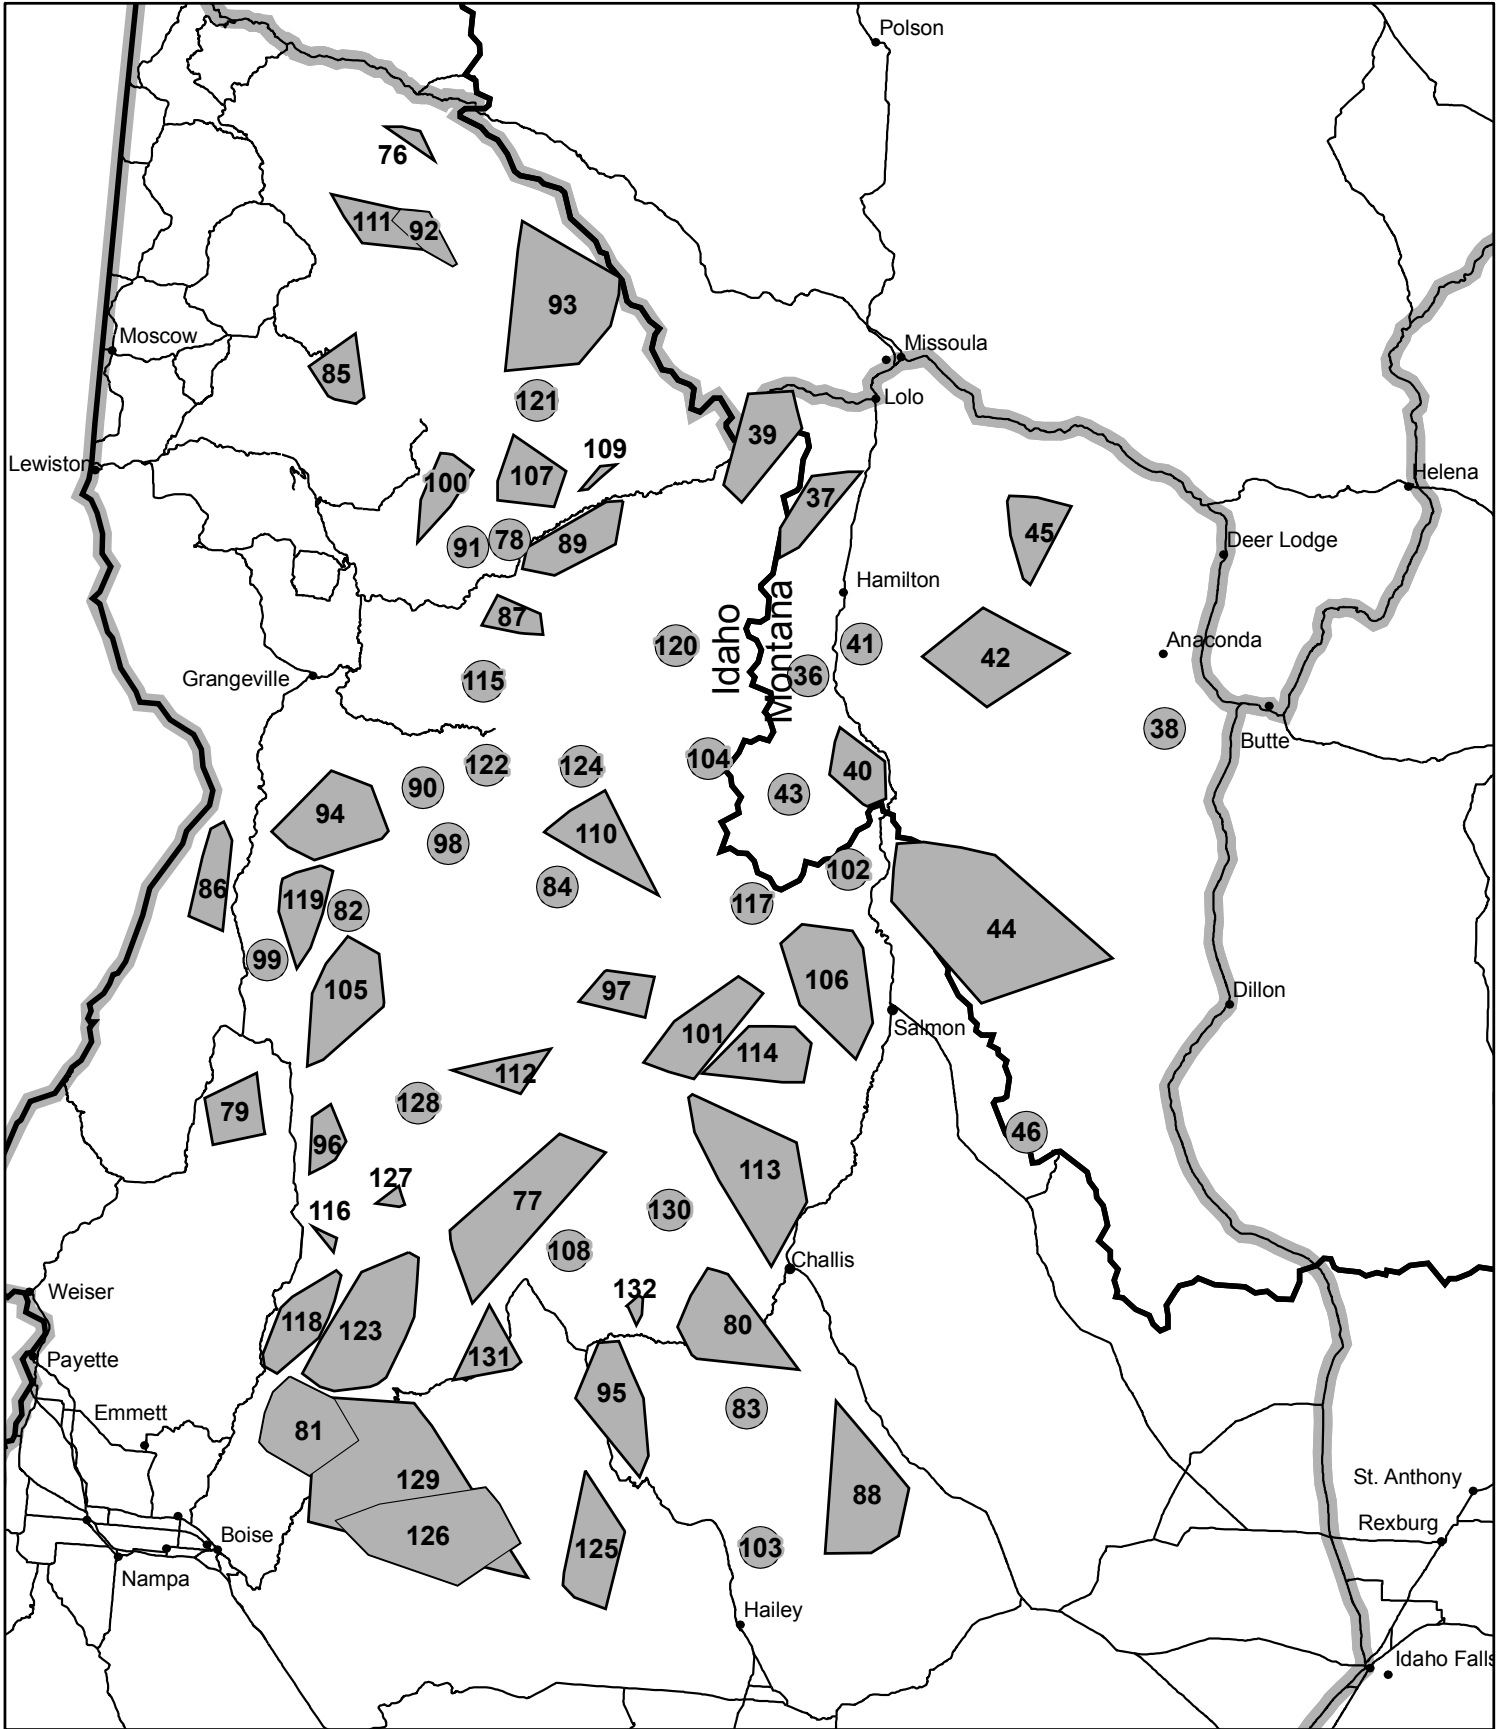

Figure 4. Central Idaho Wolf Recovery Area