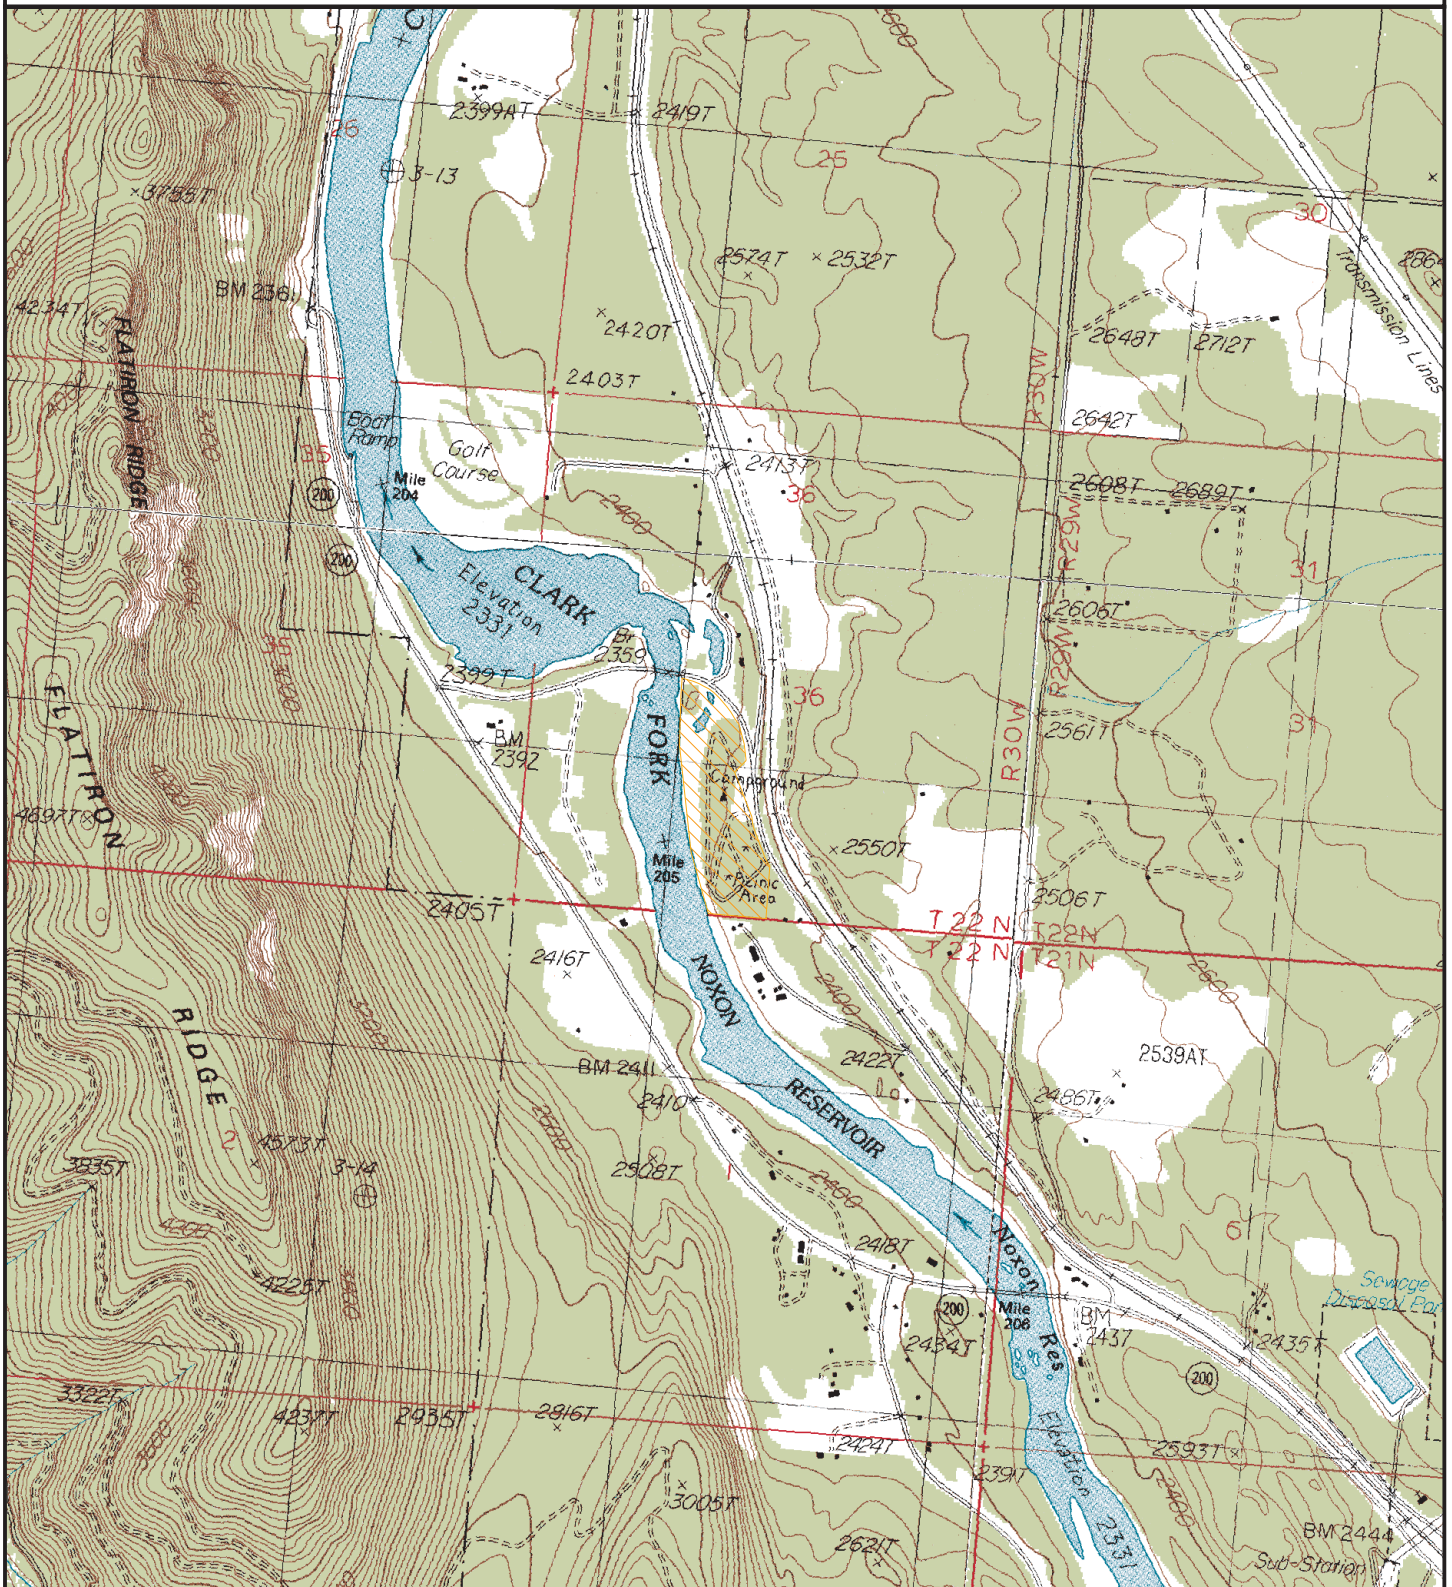

THOMPSON FALLS STATE PARK

Lands Site Number: 1528

 0 acres	 34 acres
Fee Simple Parcel	Agreements, Leases or Easements Parcel

Scale in feet
Scale 1:24000

State Parks from Montana Fish, Wildlife and Parks, Information Services Unit, Kalispell, MT. State Parks digitized at 24:000 from USGS 75 minute quad topographic maps and using COGO module of ARC/INFO by Montana Fish, Wildlife & Parks, Information Services Unit, Kalispell, MT. State Parks boundaries are accurate as of 6/1/01. Background USGS 1:24000 DRG images.

Montana Fish, Wildlife & Parks

Map produced by NRIS, request# 01FWP42 - June 06, 2001