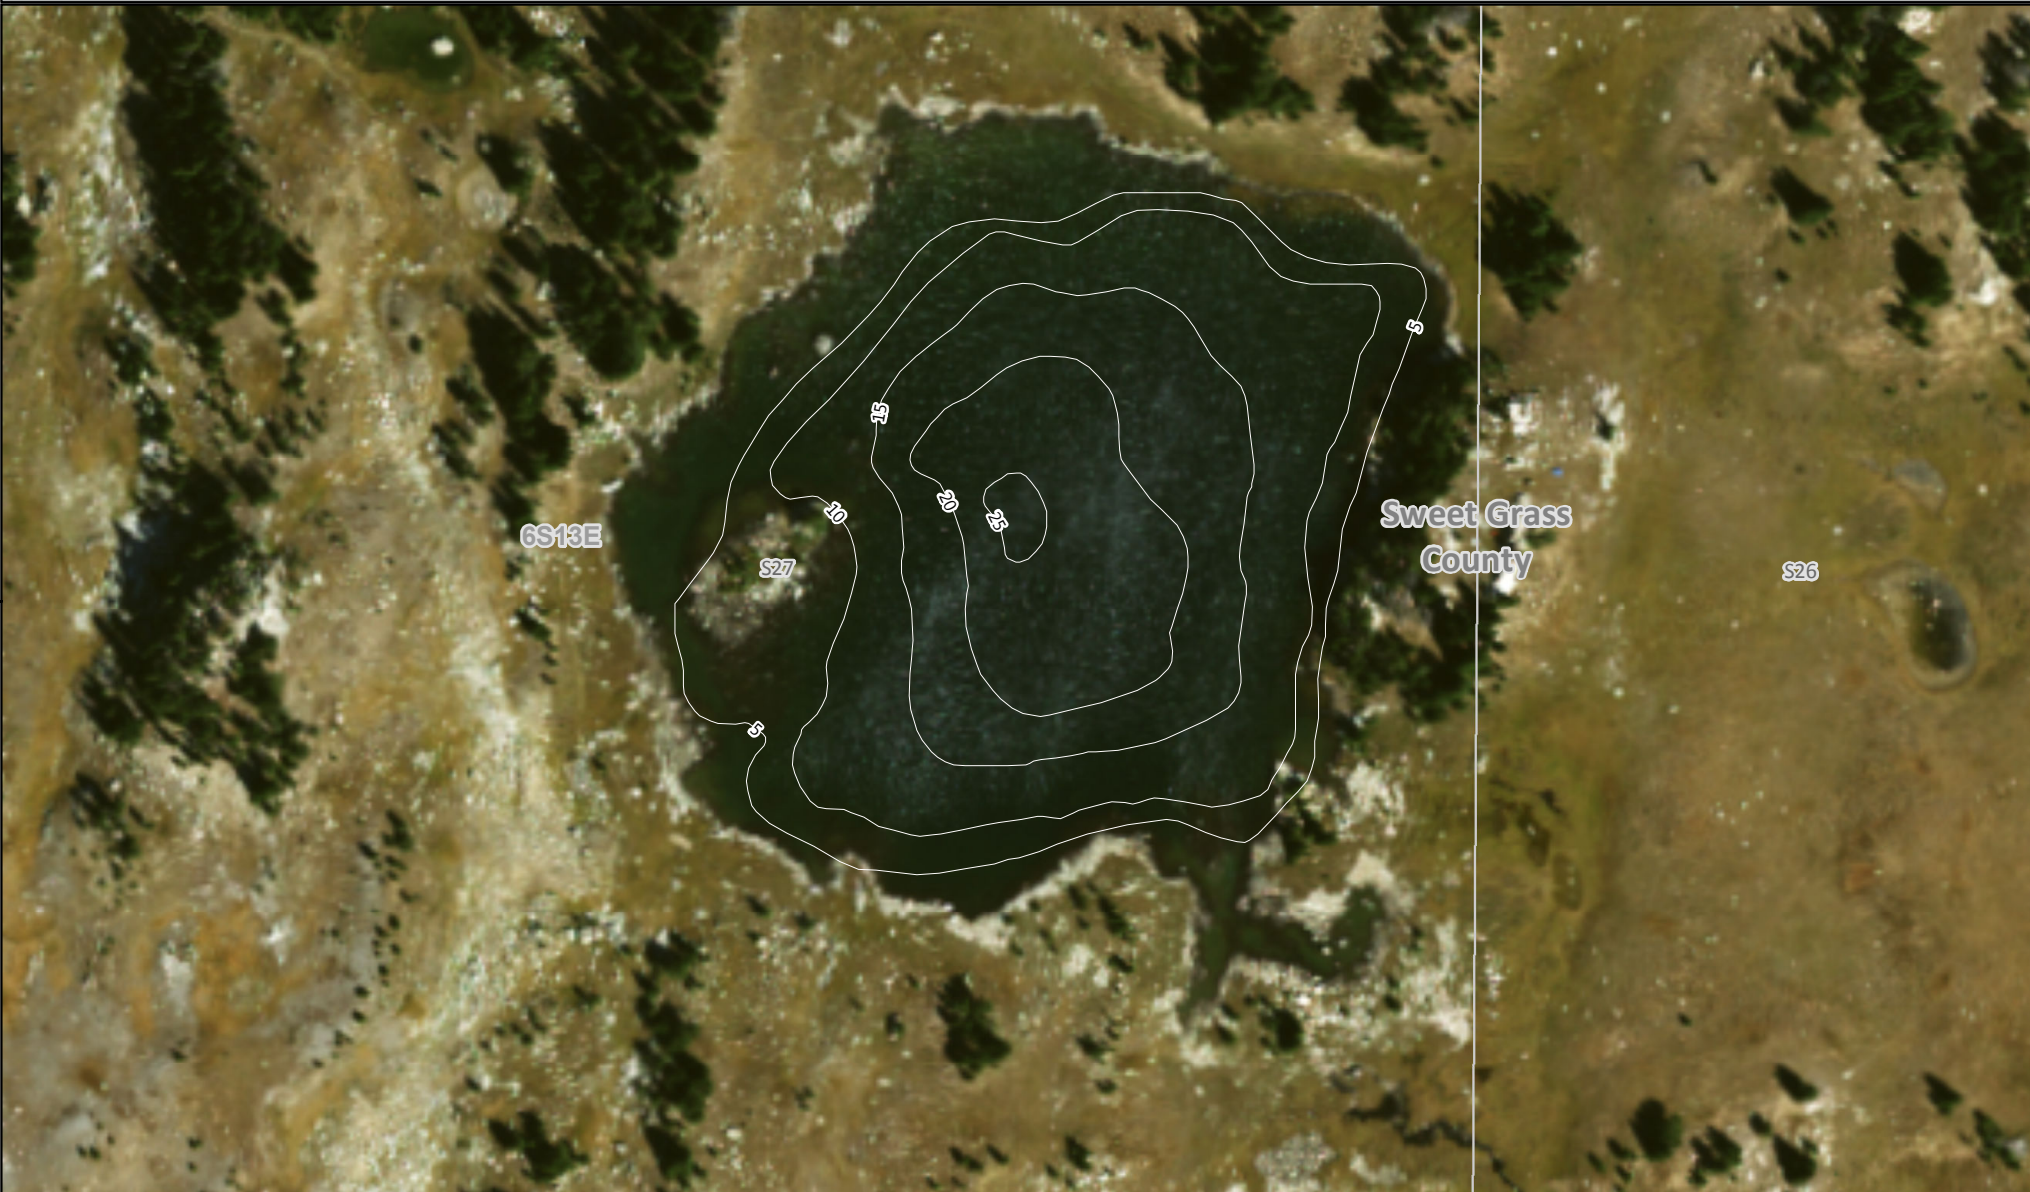

Diaphanous Lake

MONTANA FWP

Bathymetry Survey Map

Elevation: 9611 Feet
Area: 8 Acres
Max Depth: 25 Feet
Volume: N/A
Ave Depth: N/A