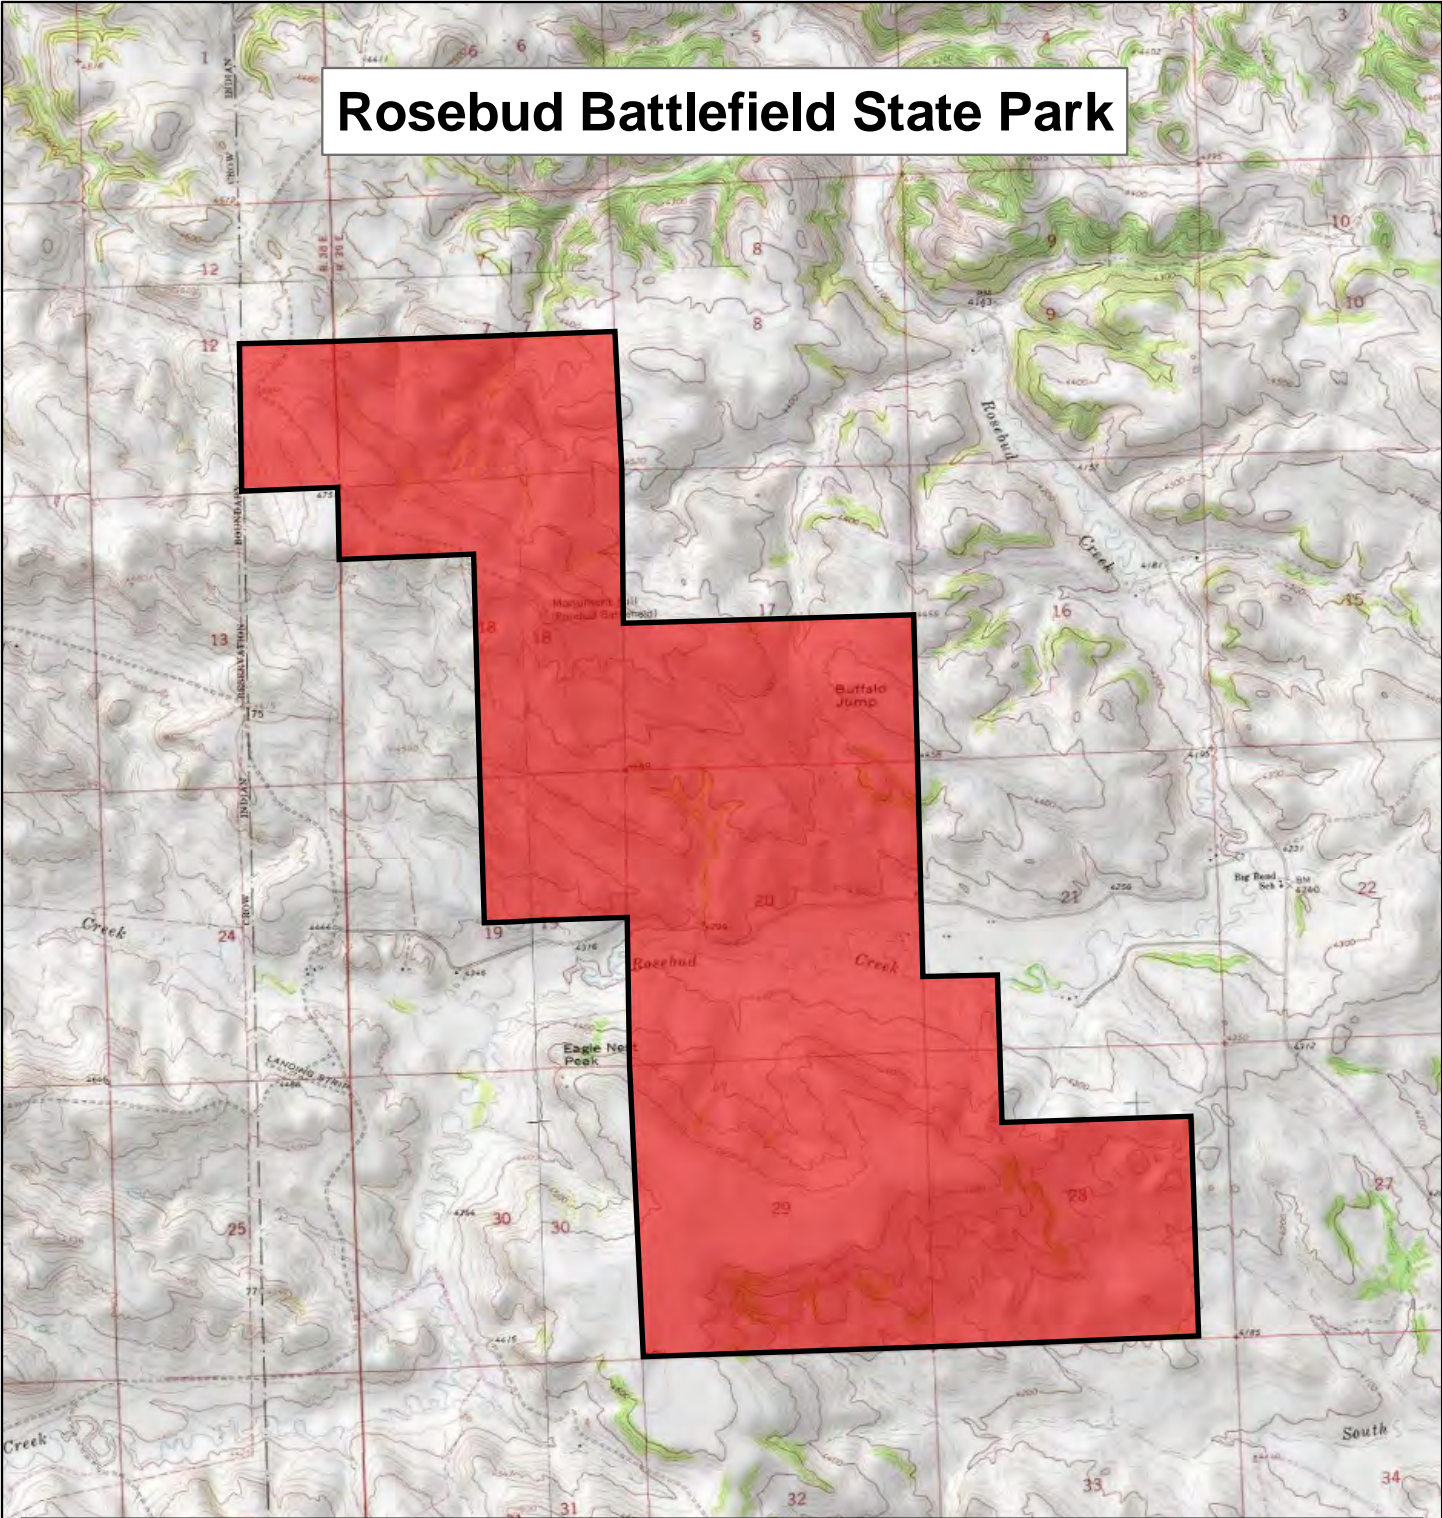

# Rosebud Battlefield State Park

- Fee Simple  
3,051 Acres
- Agreement, Lease, or Easement  
0 Acres
- Conservation Easement  
0 Acres

Map produced by:  
Strategic Planning & Data Services Section  
Montana Fish, Wildlife & Parks  
1420 East 6th Ave  
Helena, MT 59620-0701

W:\PlanVisit\Maps\Parks\  
7601prcl.pdf - ED - 1/27/2011

Lands data from Montana Fish, Wildlife & Parks.  
Digital Raster Graphics from Environmental Systems  
Research Institute (ESRI), Redlands, CA.