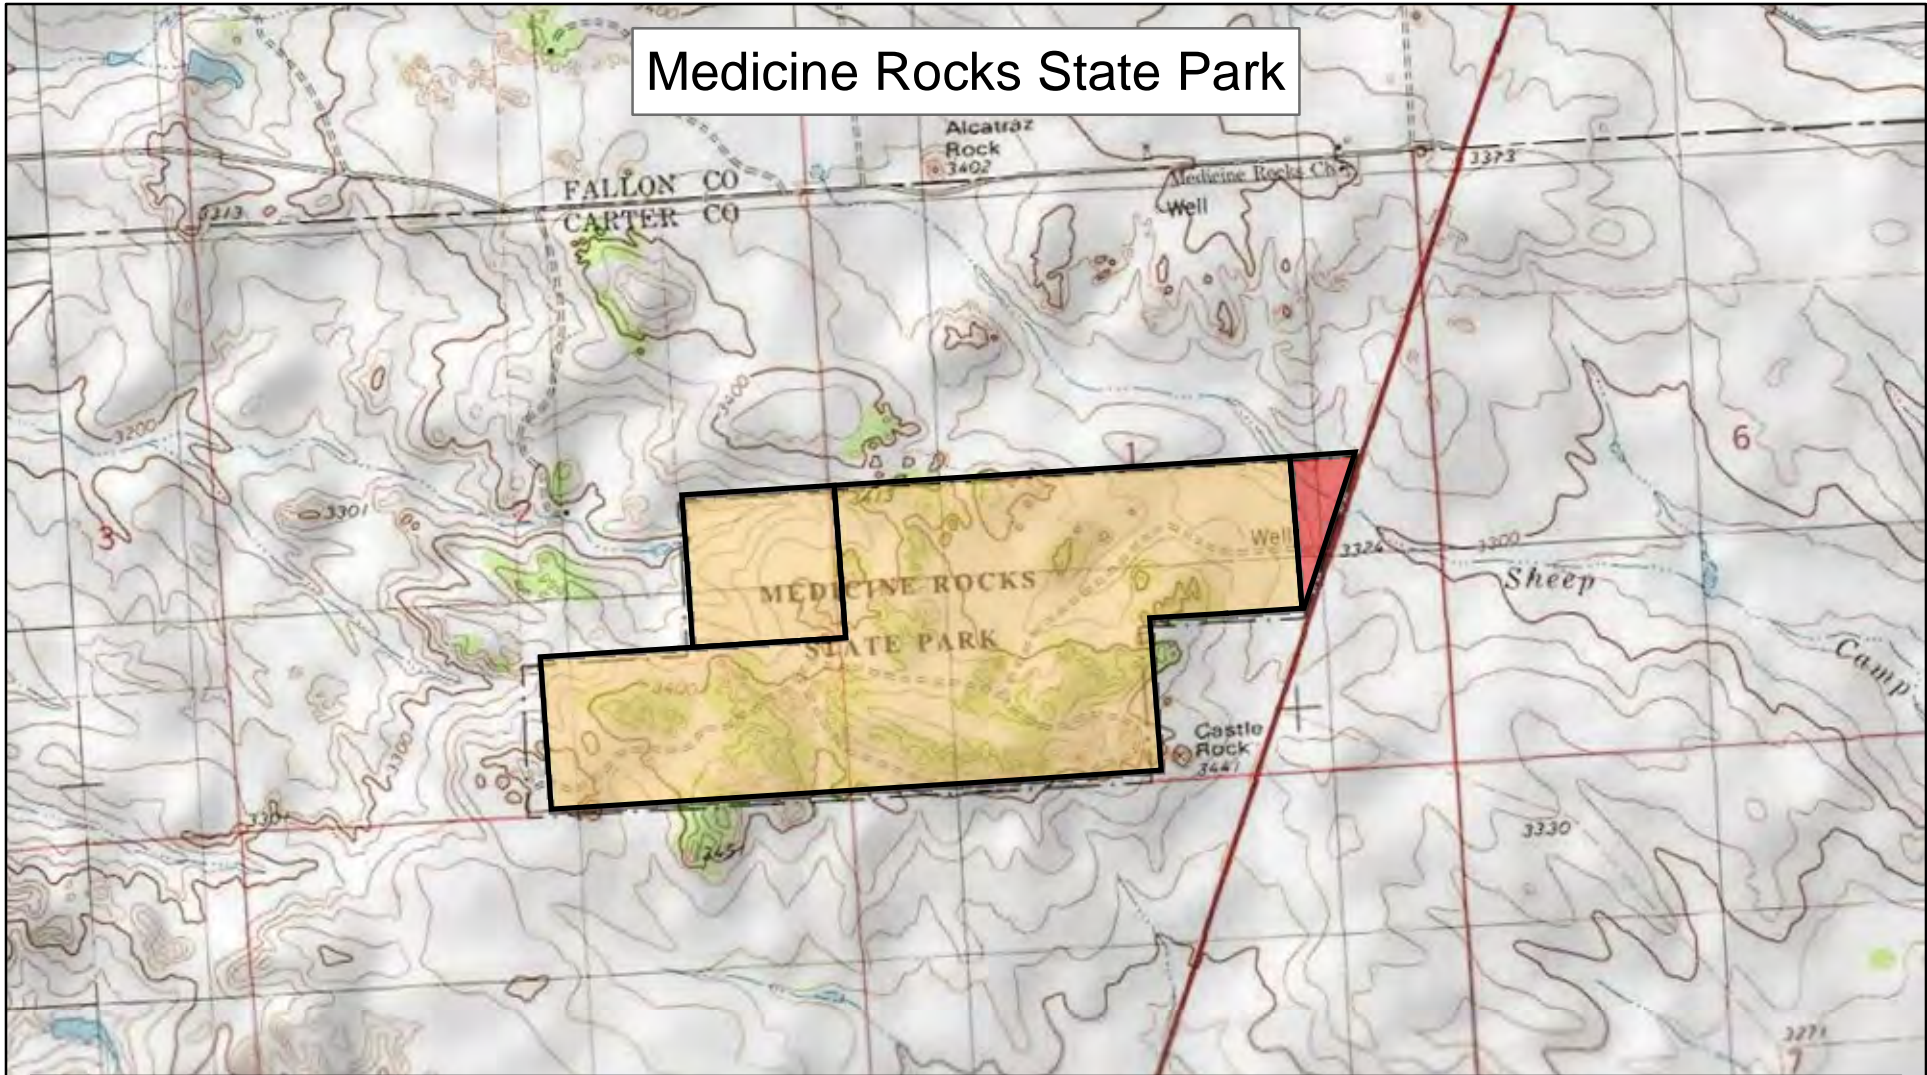

Medicine Rocks State Park

-  Fee Simple
9 Acres
-  Agreement, Lease, or Easement
322 Acres
-  Conservation Easement
0 Acres

Map produced by:

Information Management Bureau
Montana Fish, Wildlife & Parks
1420 East 6th Ave
Helena, MT 59620-0701

W:\PlanVisitMaps\Parks\7501prcl.pdf - LB - 03/13/2009

Lands data from Montana Fish, Wildlife & Parks.
Digital Raster Graphics from Environmental Systems
Research Institute (ESRI), Redlands, CA.

**Montana Fish,
Wildlife & Parks**