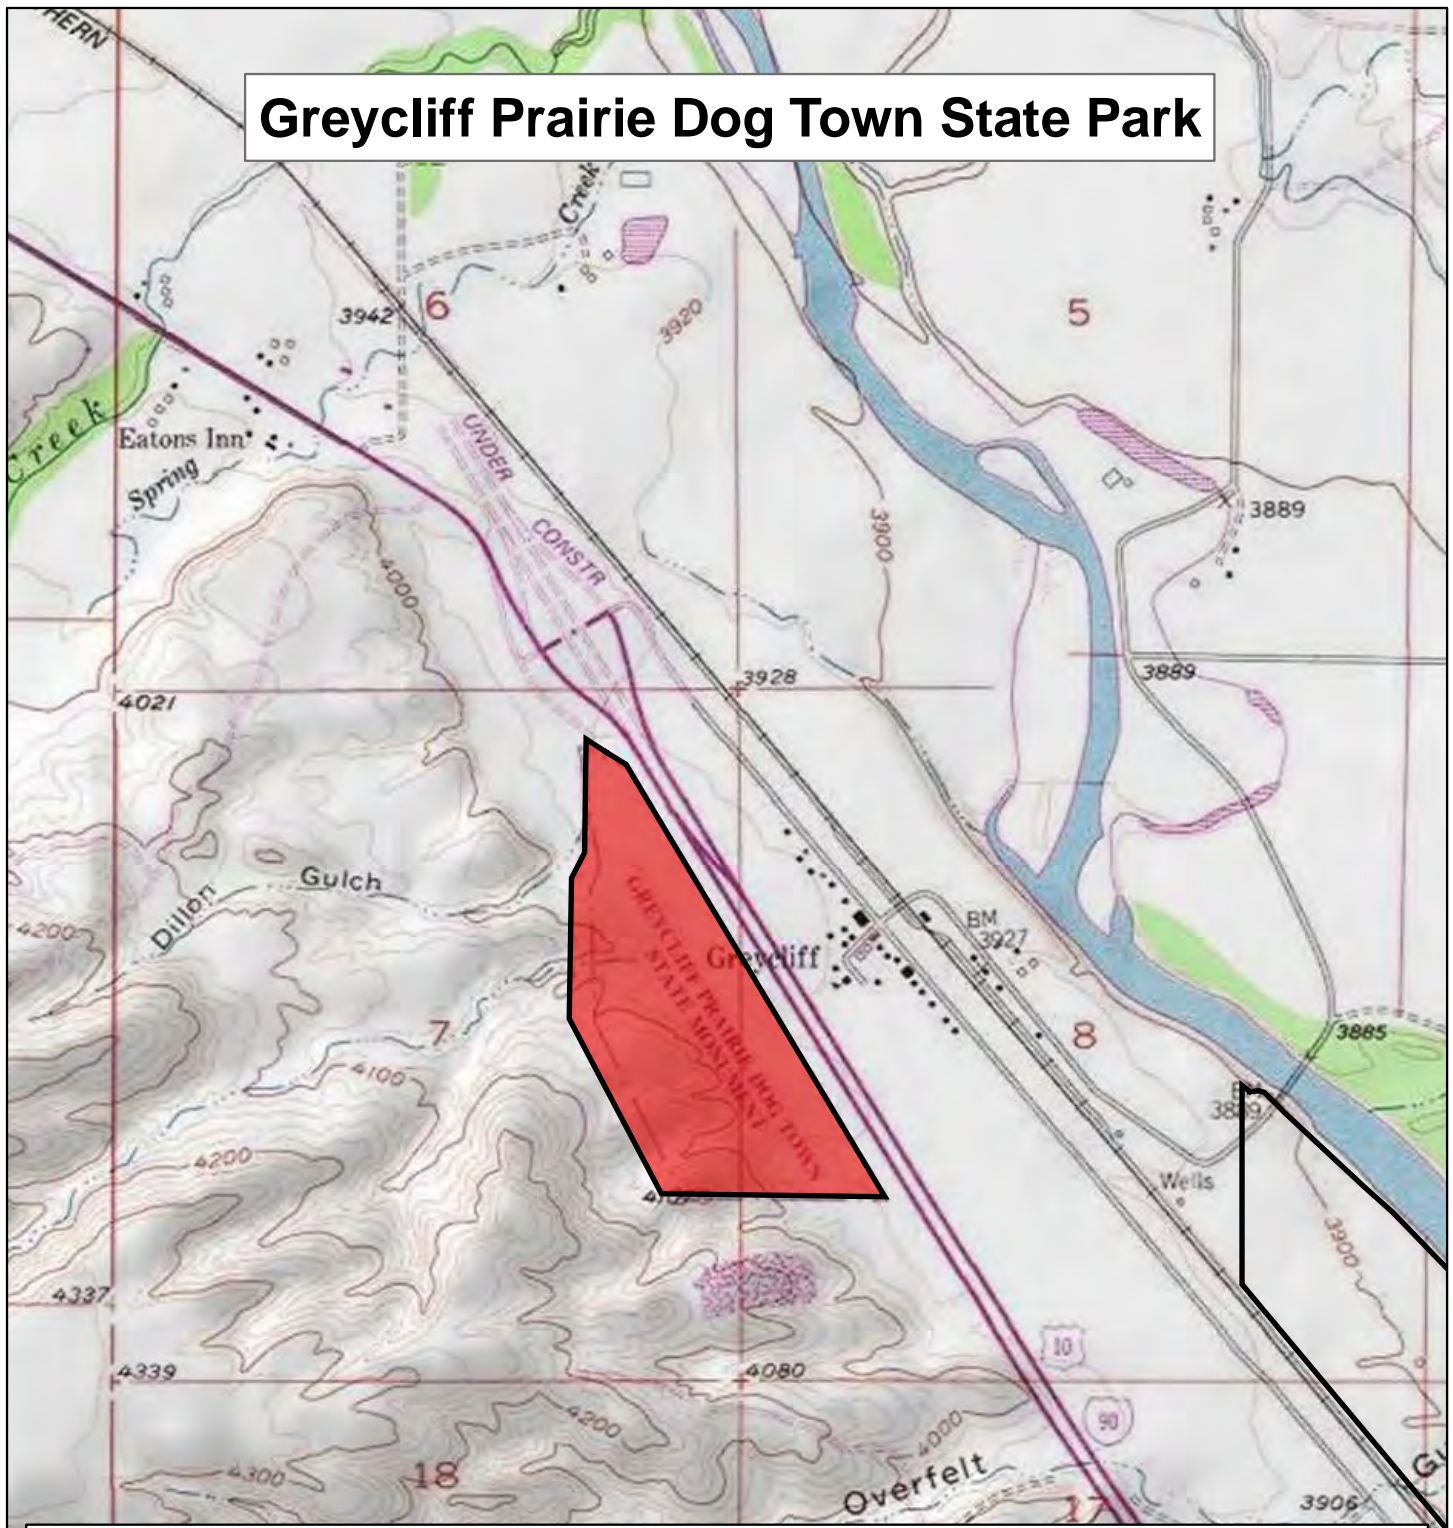

Greycliff Prairie Dog Town State Park

- Fee Simple
95 Acres
- Agreement, Lease, or Easement
0 Acres
- Conservation Easement
0 Acres

Map produced by:
 Strategic Planning & Data Services Section
 Montana Fish, Wildlife & Parks
 1420 East 6th Ave
 Helena, MT 59620-0701

W:\PlanVisit\Maps\Parks\
 5552prcl.pdf - ED - 1/26/2011

Lands data from Montana Fish, Wildlife & Parks.
 Digital Raster Graphics from Environmental Systems
 Research Institute (ESRI), Redlands, CA.