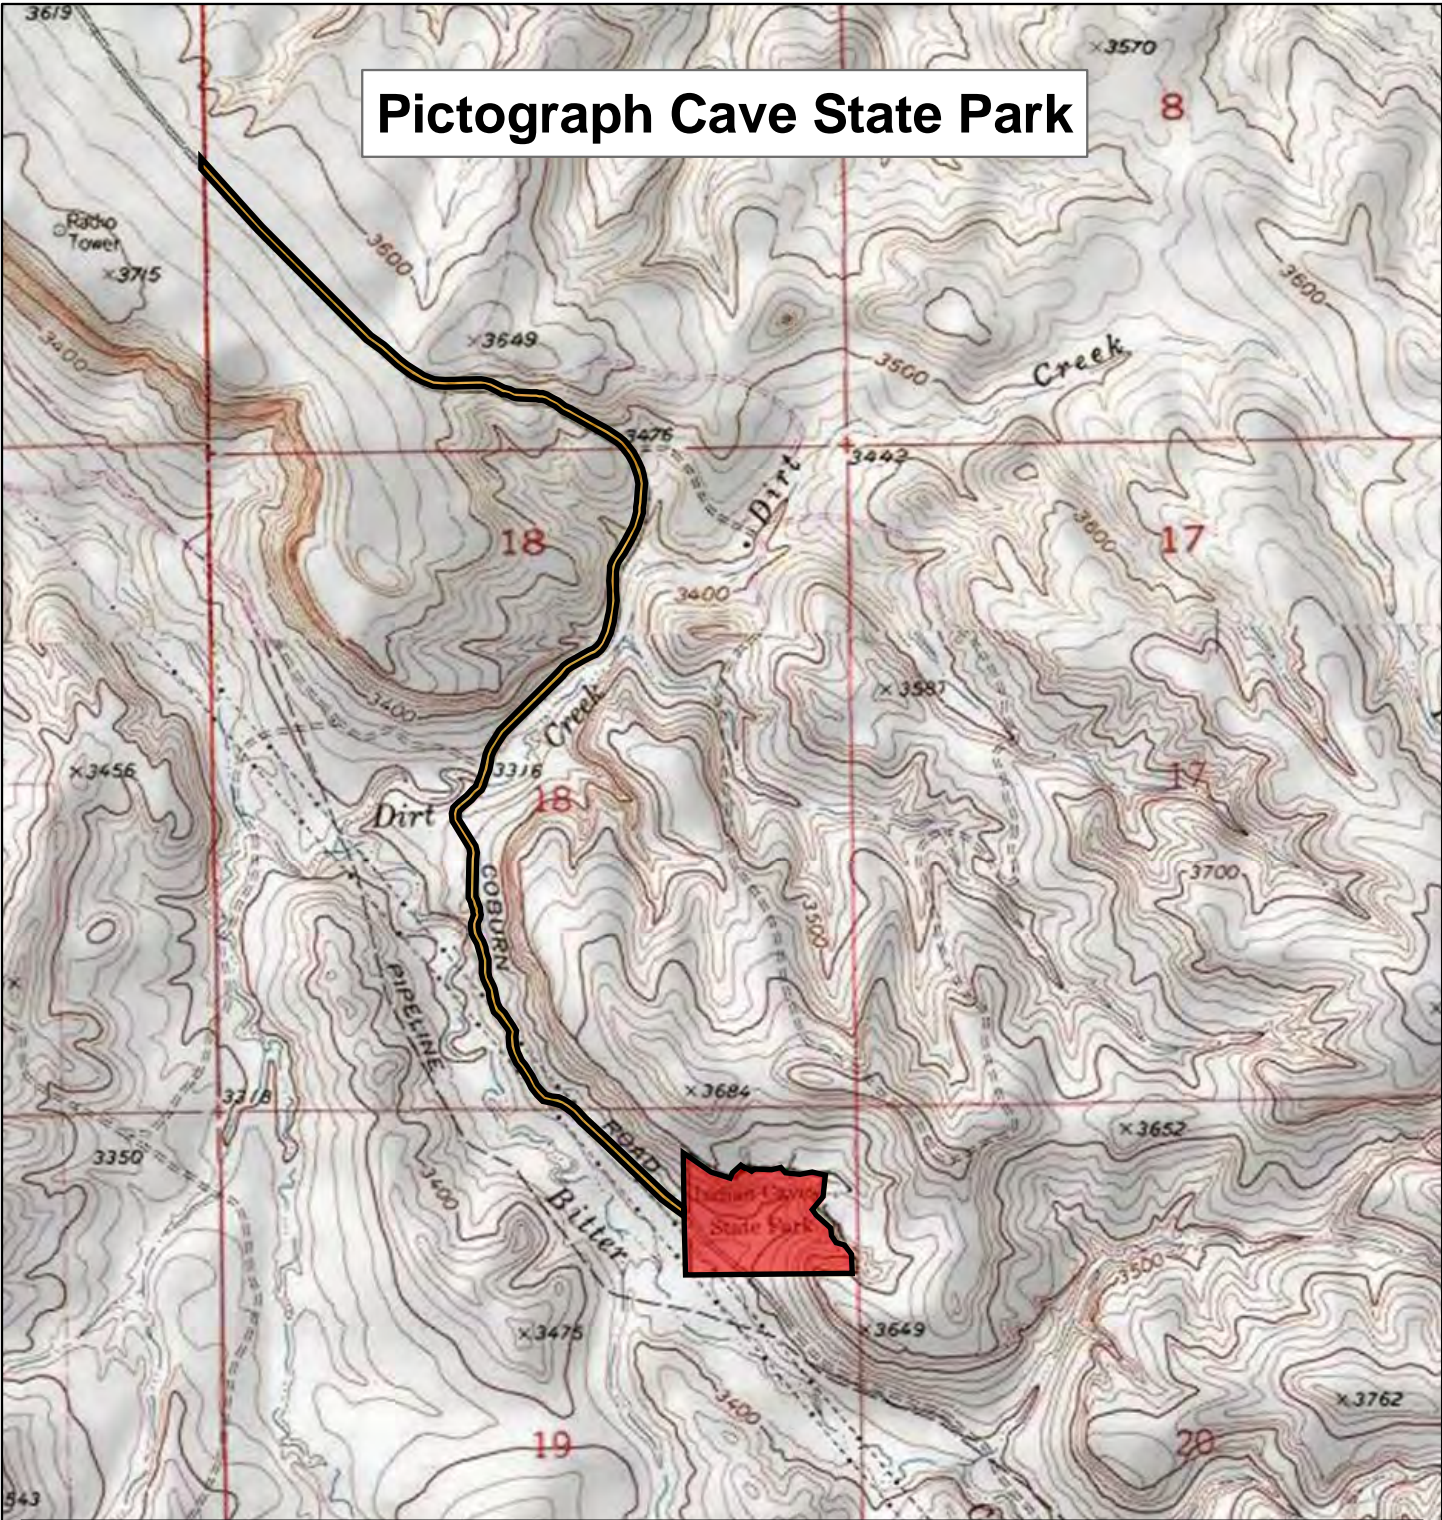

Pictograph Cave State Park

- Fee Simple
22 Acres
- Agreement, Lease, or Easement
16 Acres
- Conservation Easement
0 Acres

Map produced by:

Strategic Planning & Data Services Section
Montana Fish, Wildlife & Parks
1420 East 6th Ave
Helena, MT 59620-0701

W:\PlanVisit\Maps\Parks\
5516prcl.pdf - ED - 1/27/2011

Lands data from Montana Fish, Wildlife & Parks.
Digital Raster Graphics from Environmental Systems
Research Institute (ESRI), Redlands, CA.

**Montana Fish,
Wildlife & Parks**