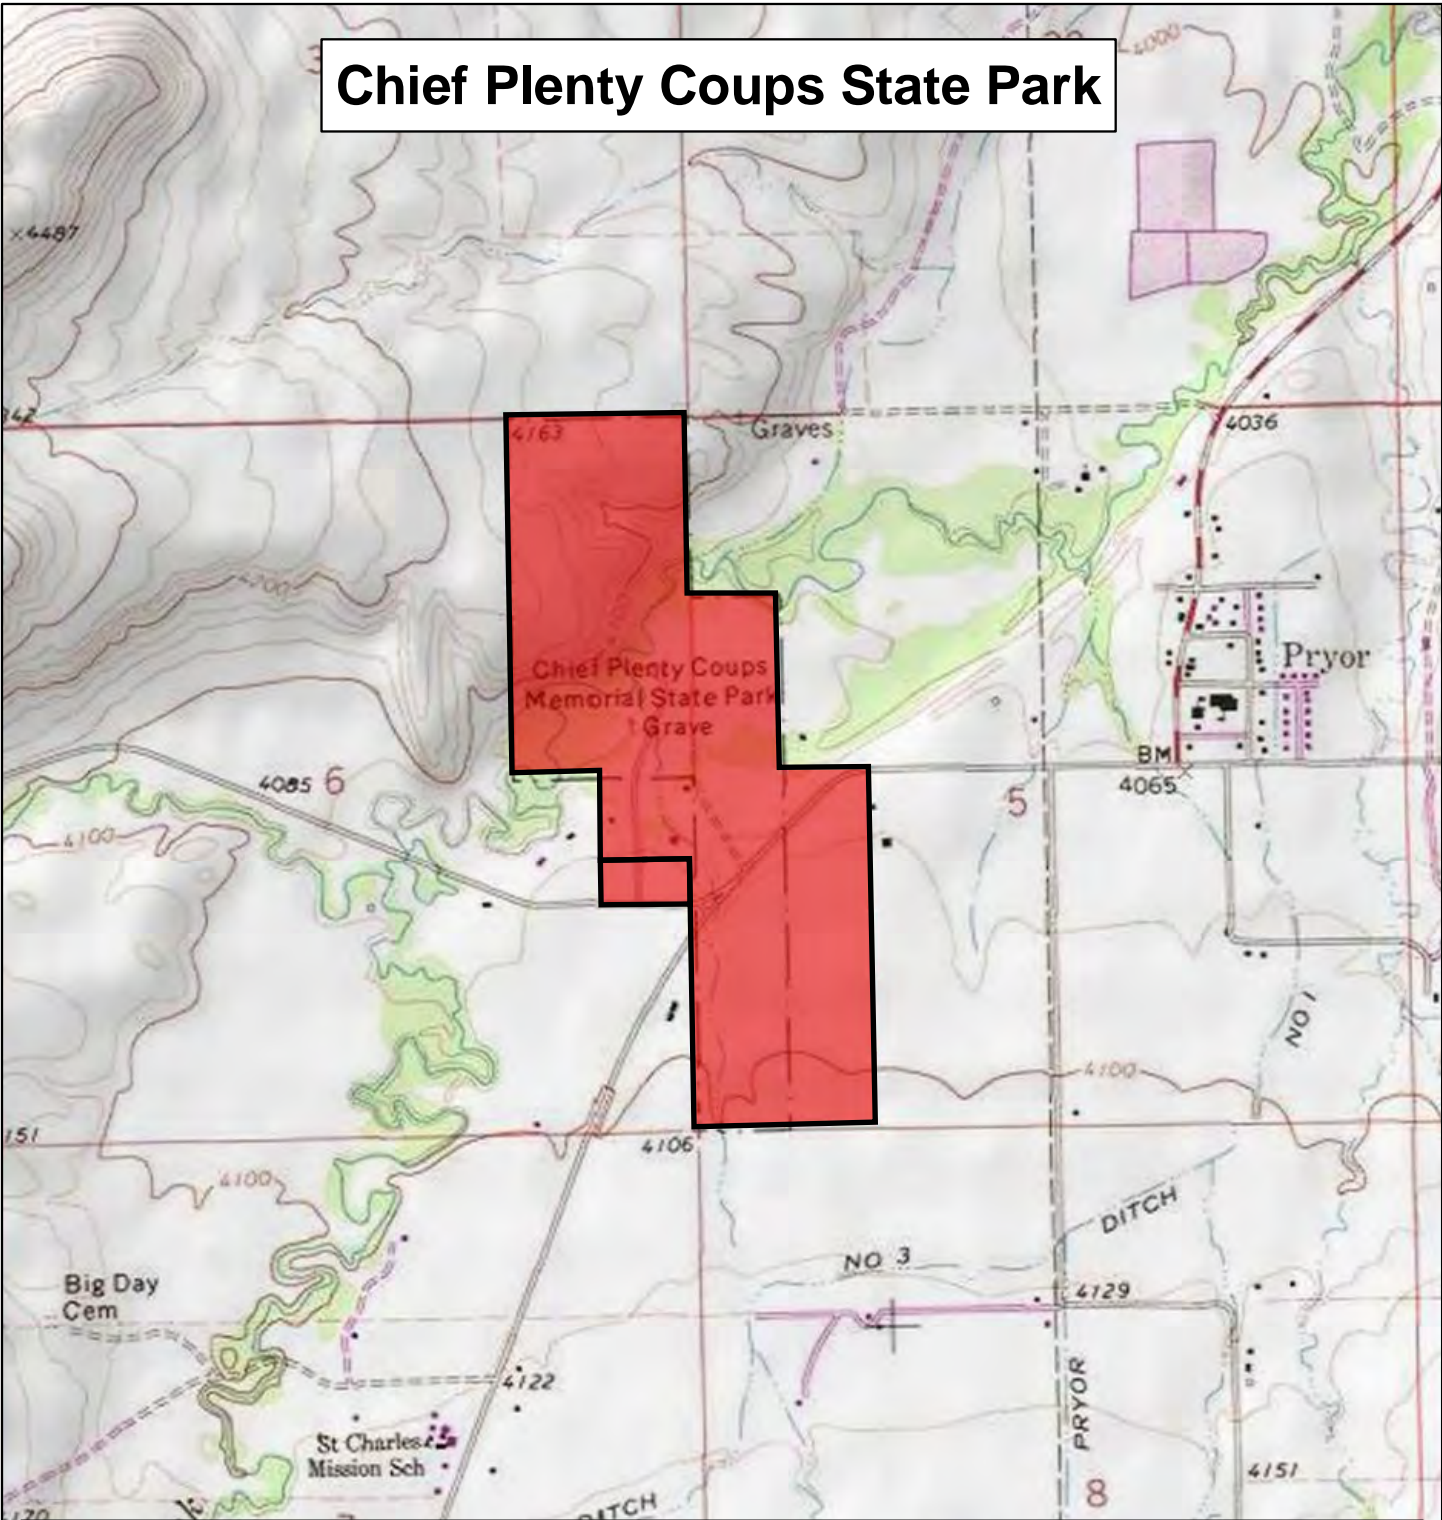

Chief Plenty Coups State Park

- Fee Simple
195 Acres
- Agreement, Lease, or Easement
0 Acres
- Conservation Easement
0 Acres

Map produced by:

Strategic Planning & Data Services Section
 Montana Fish, Wildlife & Parks
 1420 East 6th Ave
 Helena, MT 59620-0701