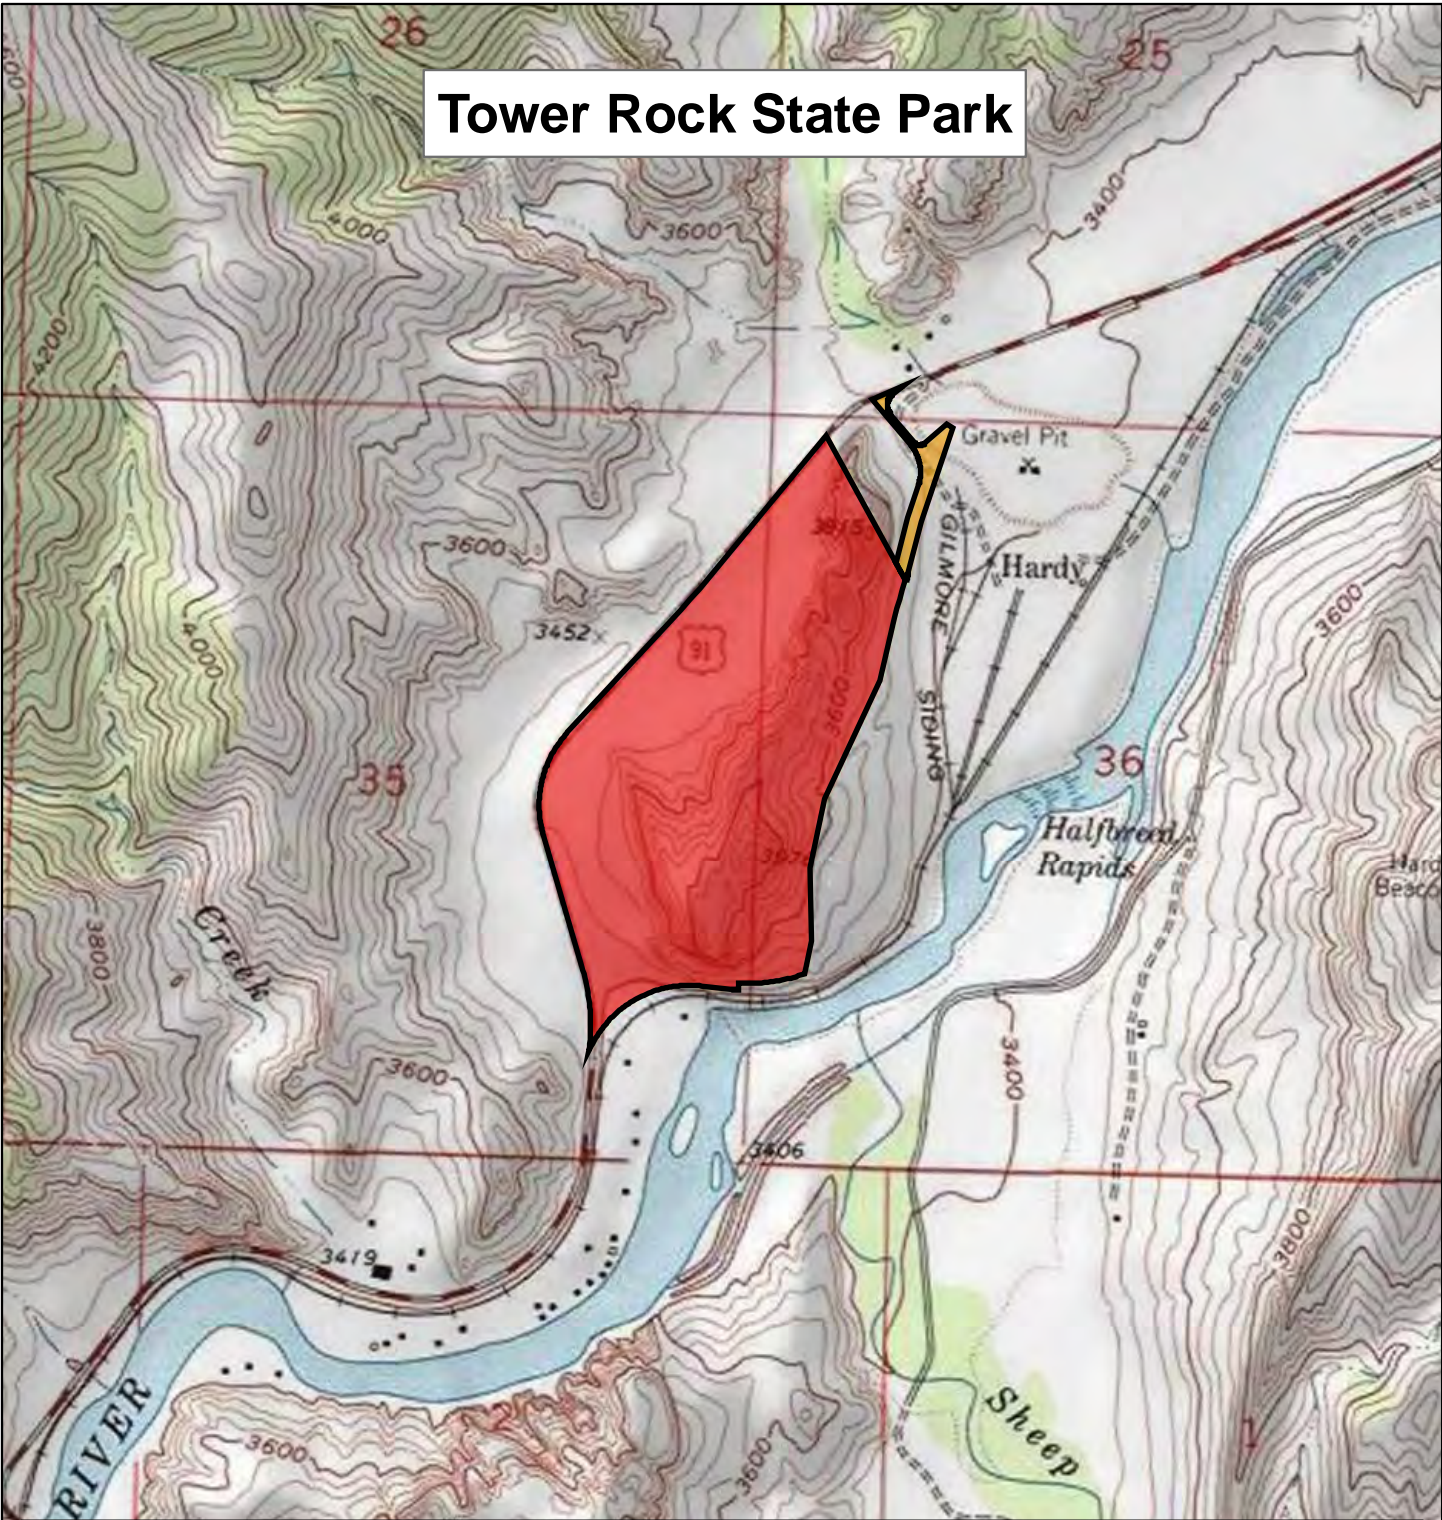

# Tower Rock State Park

-  Fee Simple  
137 Acres
-  Agreement, Lease, or Easement  
3 Acres
-  Conservation Easement  
0 Acres

Map produced by:

Strategic Planning & Data Services Section  
Montana Fish, Wildlife & Parks  
1420 East 6th Ave  
Helena, MT 59620-0701

W:\PlanVisit\Maps\Parks\  
4650prcl.pdf - ED - 1/27/2011

Lands data from Montana Fish, Wildlife & Parks.  
Digital Raster Graphics from Environmental Systems  
Research Institute (ESRI), Redlands, CA.

**Montana Fish,  
Wildlife & Parks**