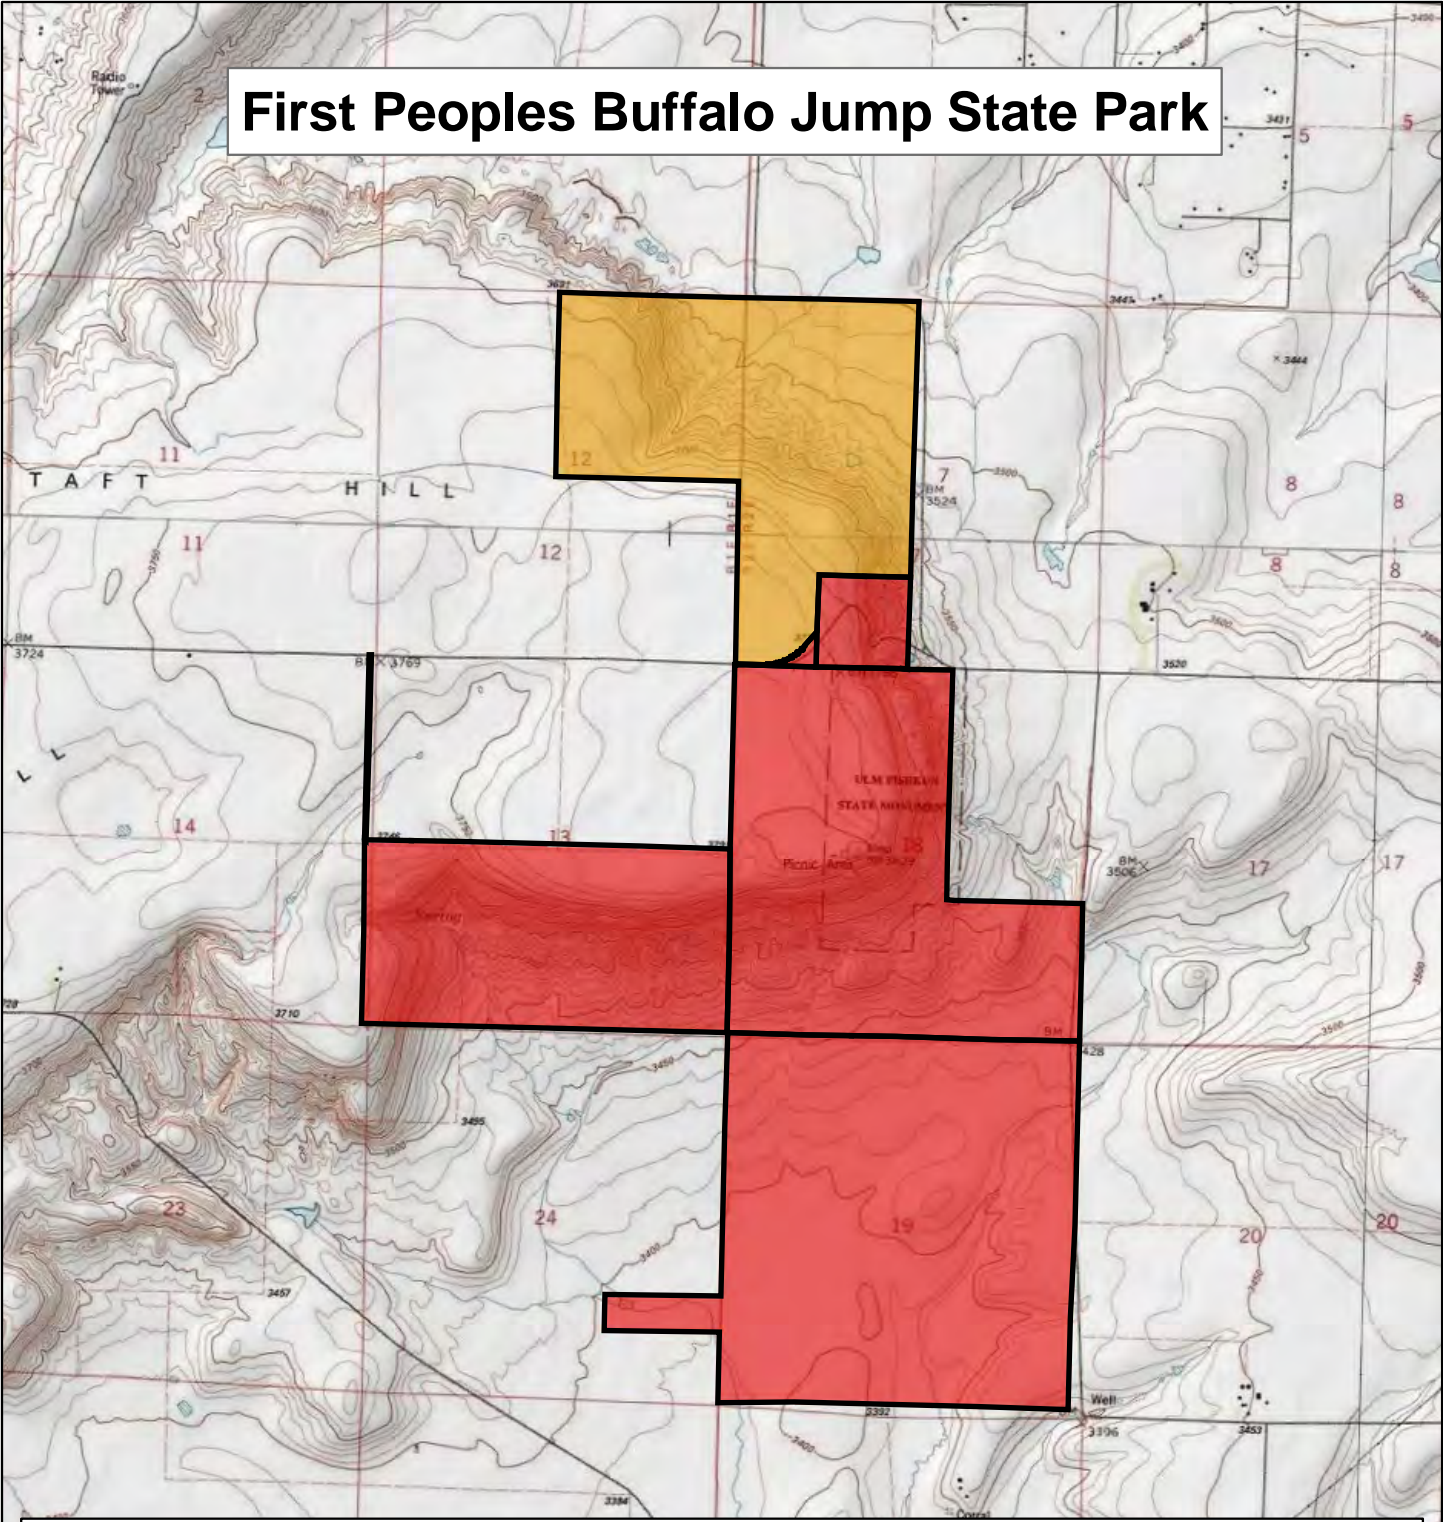

# First Peoples Buffalo Jump State Park

- Fee Simple  
1,479 Acres
- Agreement, Lease, or Easement  
427 Acres
- Conservation Easement  
0 Acres

Map produced by:  
Strategic Planning & Data Services Section  
Montana Fish, Wildlife & Parks  
1420 East 6th Ave  
Helena, MT 59620-0701

W:\PlanVisit\Maps\Parks\  
4548prcl.pdf - ED - 1/26/2011

Lands data from Montana Fish, Wildlife & Parks.  
Digital Raster Graphics from Environmental Systems  
Research Institute (ESRI), Redlands, CA.